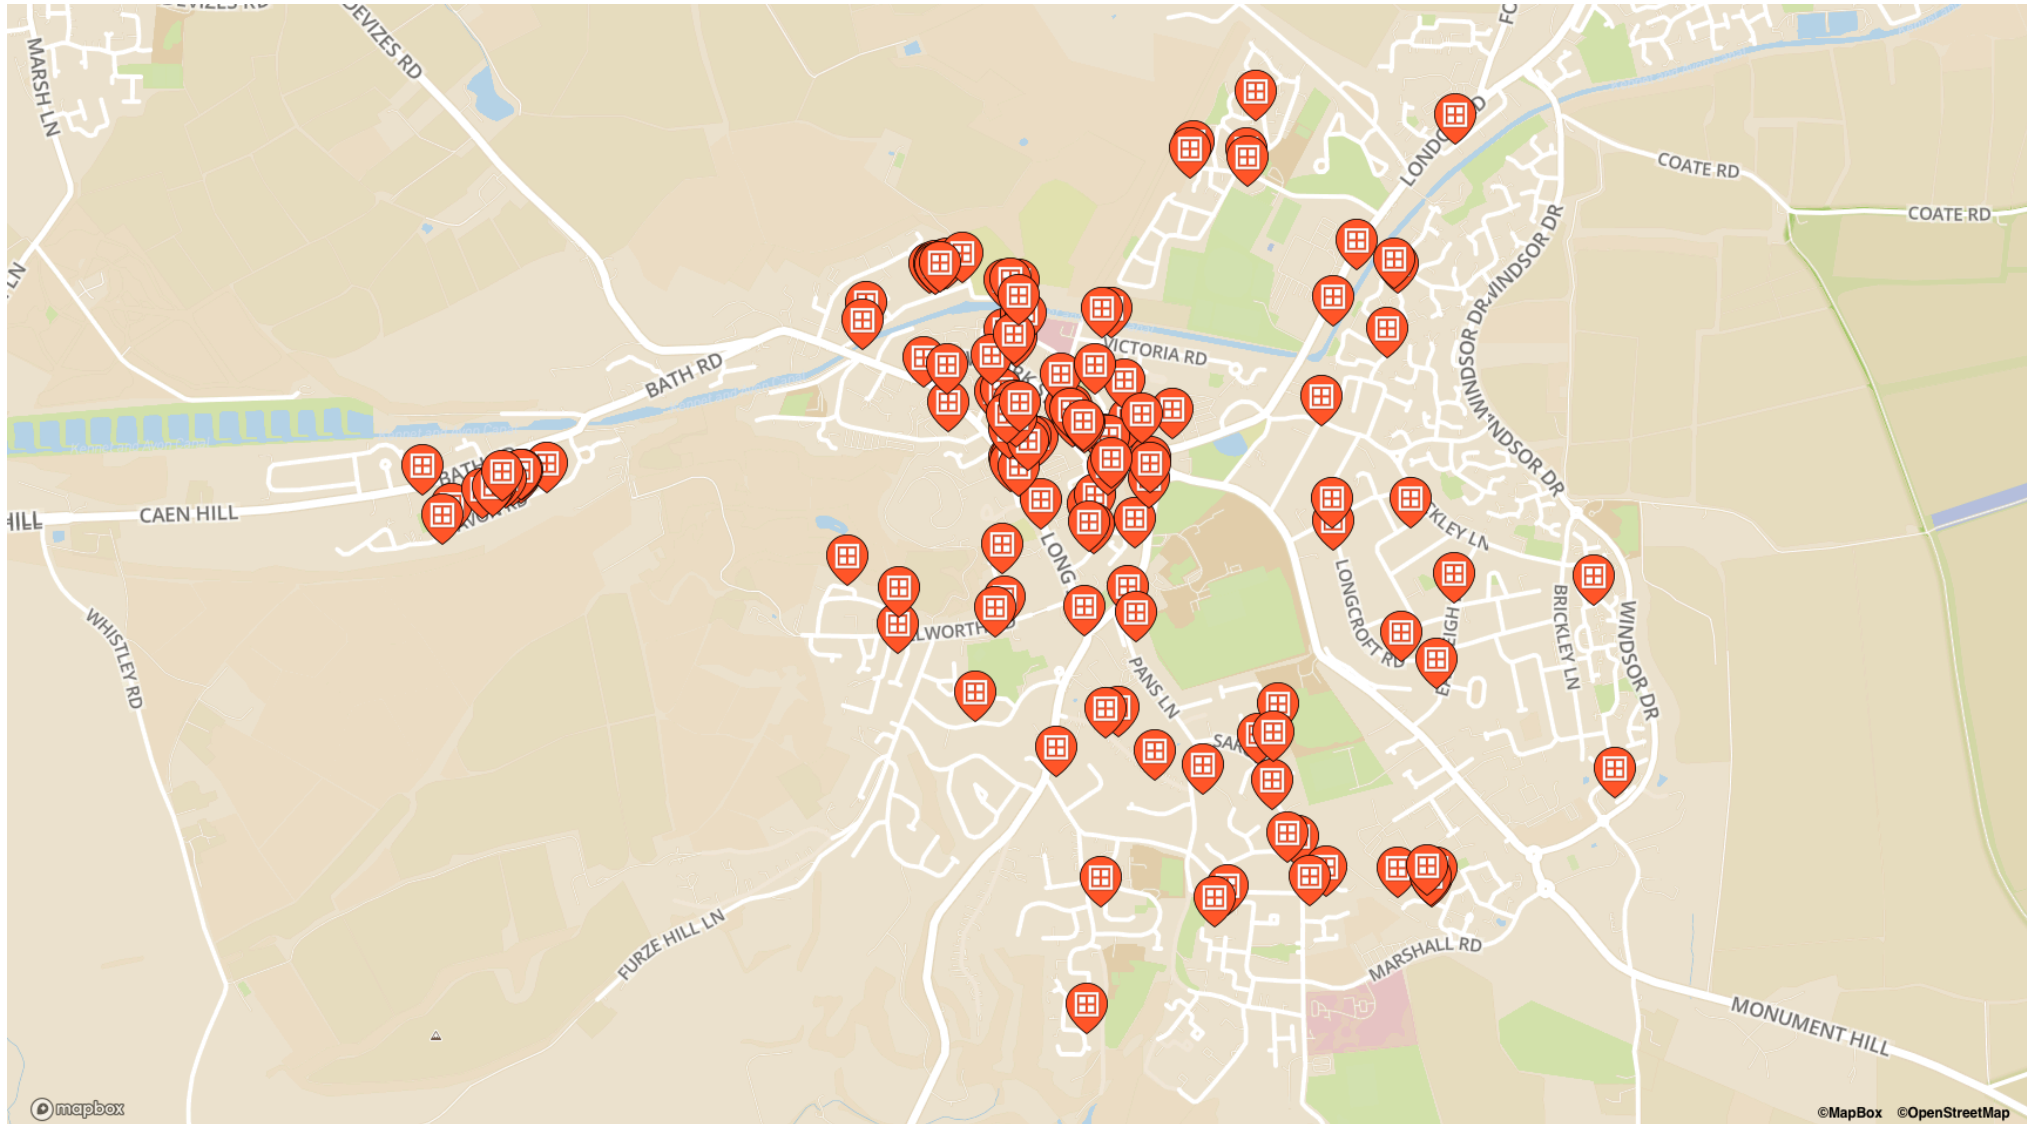

# Devizes Window Wanderland 2020

27-29 Nov 2020, 17:30 - 21:00

### Windows on the map