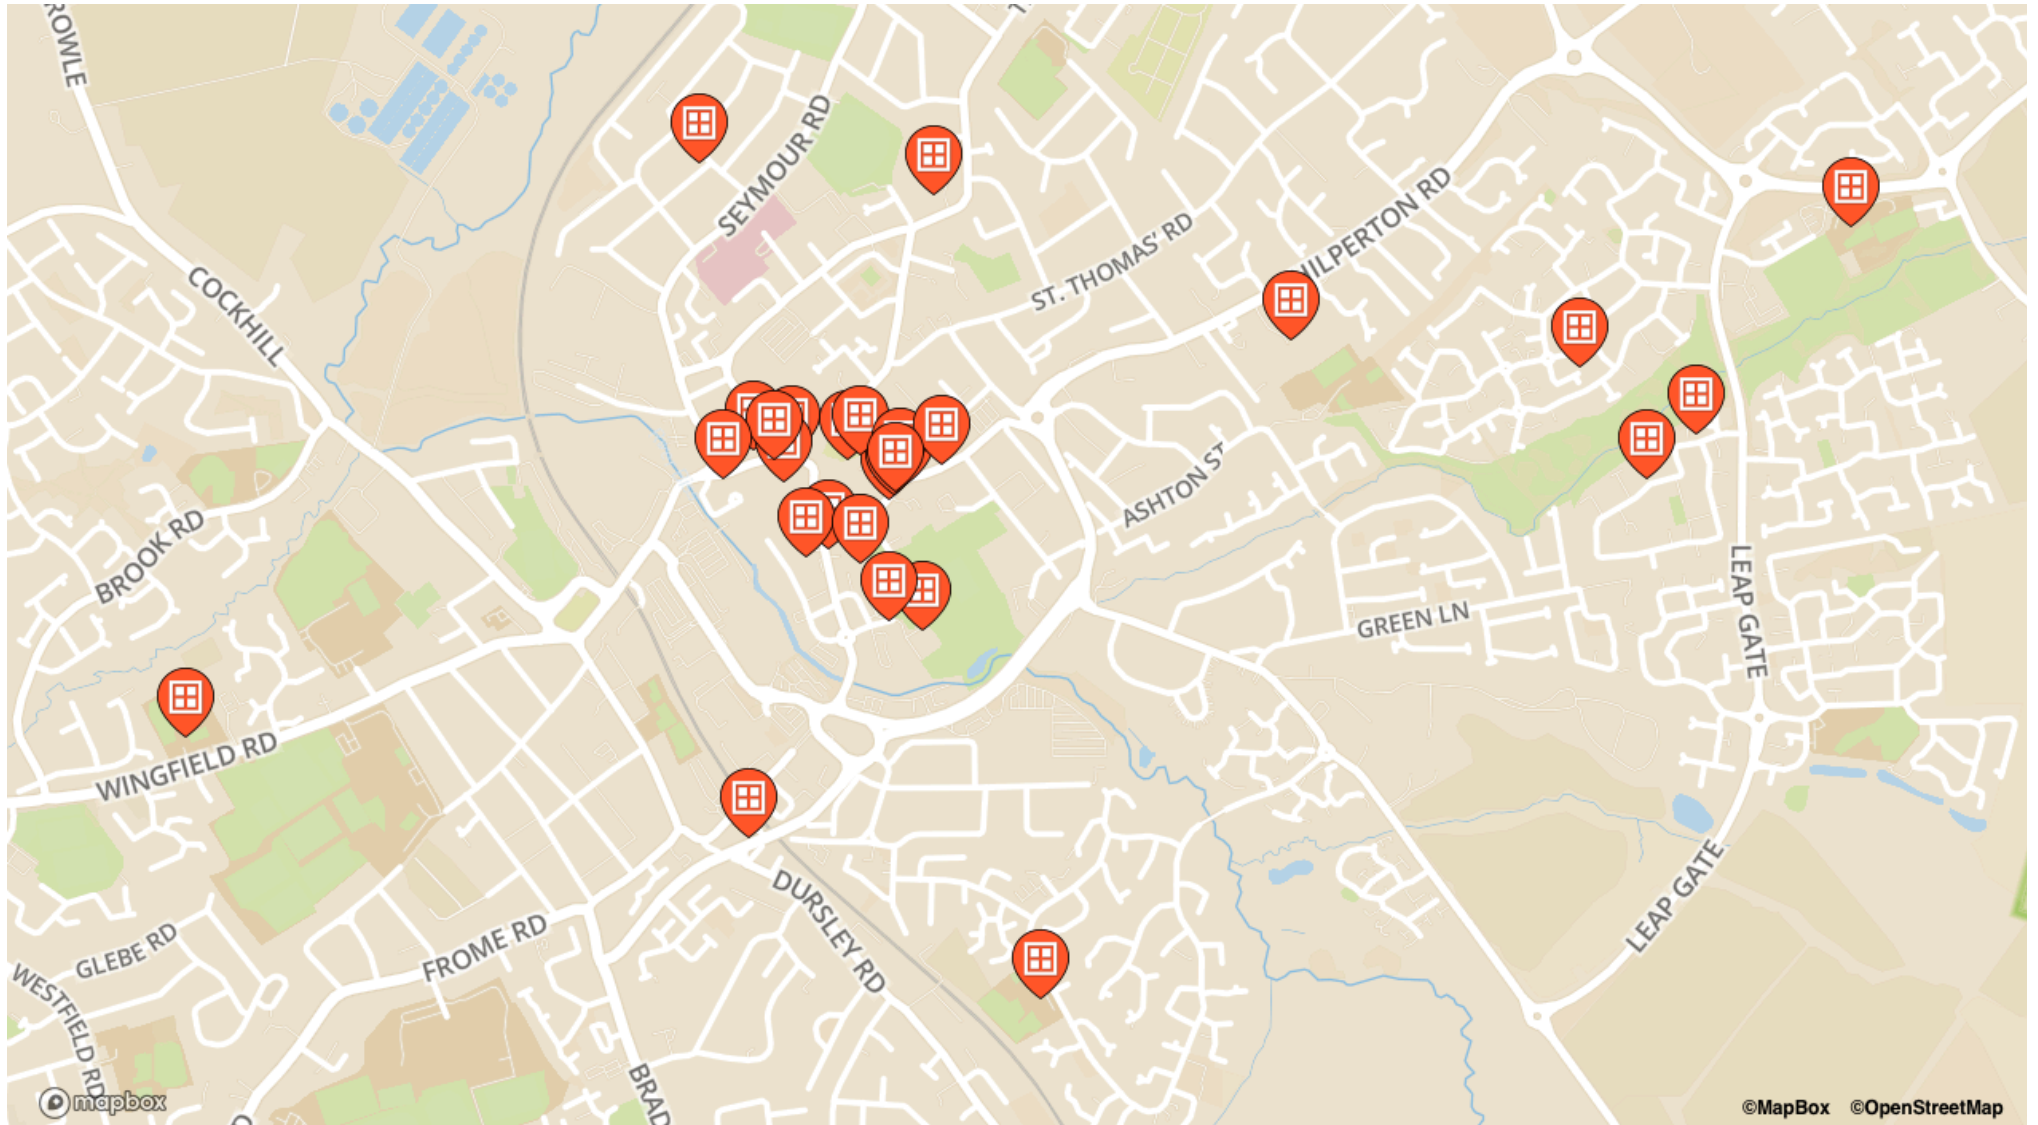

Trowbridge's Royal Window Wanderland 2023

1-8 May 2023, 6pm - 9pm

Trowbridge's Royal Window Wanderland 2023

1-8 May 2023, 6pm - 9pm

Windows on the map

42 The Shires

- Trowbridge Future, Unit 19, 42 The Shires

Hackett Place

- The Mead School, ., Hackett Place

Havelock Street

- 11 Havelock Court, Havelock Street

Hilperton Road

- OSJCT Goodson Lodge, OSJCT Goodson Lodge, Hilperton Road

Malwayn Close

- 6, Malwayn Close

Market Street

- Castle Place Shopping Centre, Market Street

Roundstone Street

- We Love Pets, 41, Roundstone Street

Saint Stephen's Place

- The Civic, Trowbridge Town Council, Saint Stephen's Place

Silver Street

- 29, Bratton Road

Church Lane

- The Mead School - Wingfield Site, Church Lane

Devizes Road

- West Wiltshire Crematorium, West Wiltshire Crematorium, Devizes Road

Ham green

- Old Ham Tree, Old ham tree, Ham green