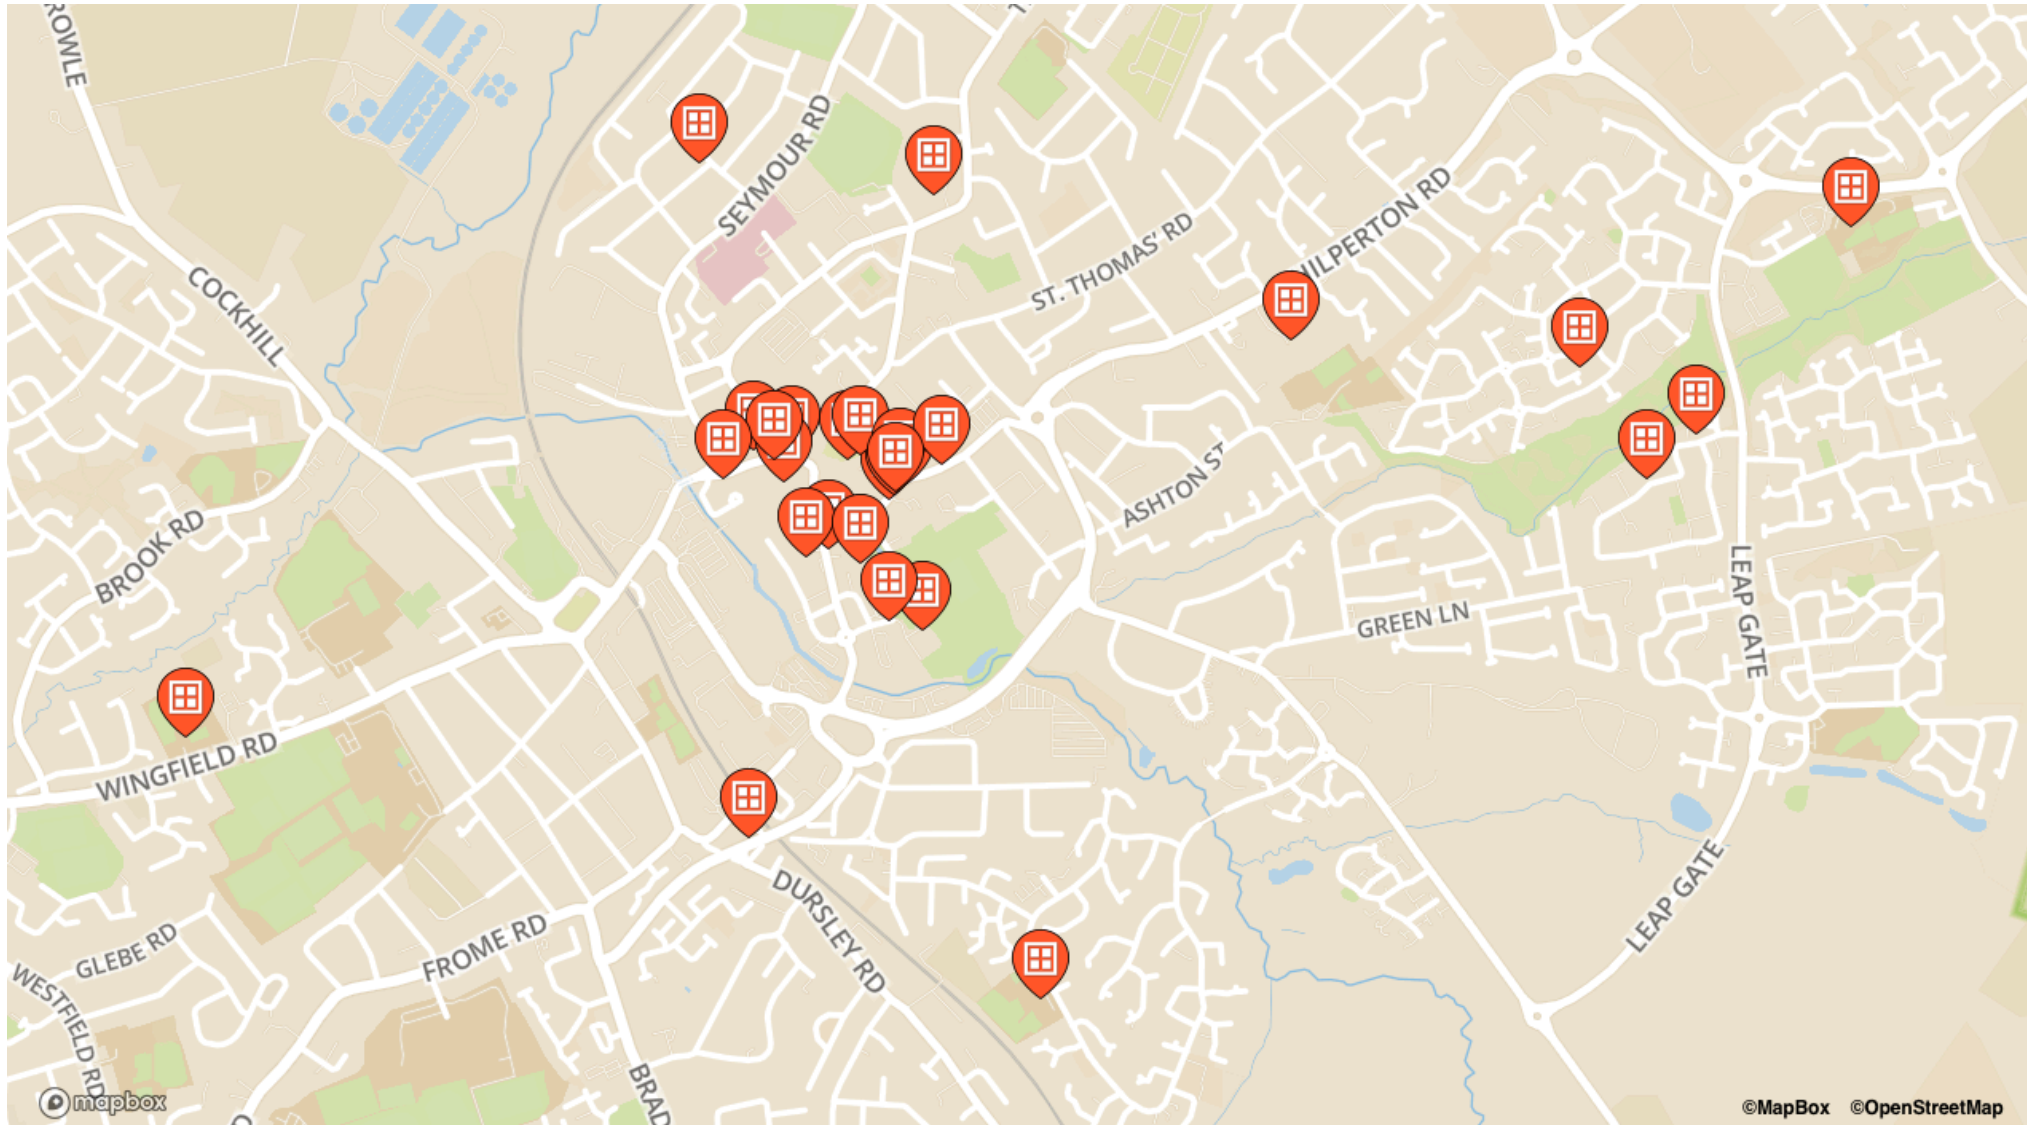

Trowbridge's Royal Window Wanderland 2023

1-8 May 2023, 6pm - 9pm

Trowbridge's Royal Window Wanderland 2023

1-8 May 2023, 6pm - 9pm

Windows on the map

42 The Shires

- Trowbridge Future, Unit 19, 42 The Shires

Hackett Place

- The Mead School, ., Hackett Place

Havelock Street

- 11 Havelock Court, Havelock Street

Hilperton Road

- OSJCT Goodson Lodge, OSJCT Goodson Lodge, Hilperton Road

Malwayn Close

- 6, Malwayn Close

Market Street

- Castle Place Shopping Centre, Market Street

Roundstone Street

- We Love Pets, 41, Roundstone Street

Saint Stephen's Place

- The Civic, Trowbridge Town Council, Saint Stephen's Place

Silver Street

- 29, Bratton Road

Church Lane

- The Mead School - Wingfield Site, Church Lane

Devizes Road

- West Wiltshire Crematorium, West Wiltshire Crematorium, Devizes Road

Ham green

- Old Ham Tree, Old ham tree, Ham green