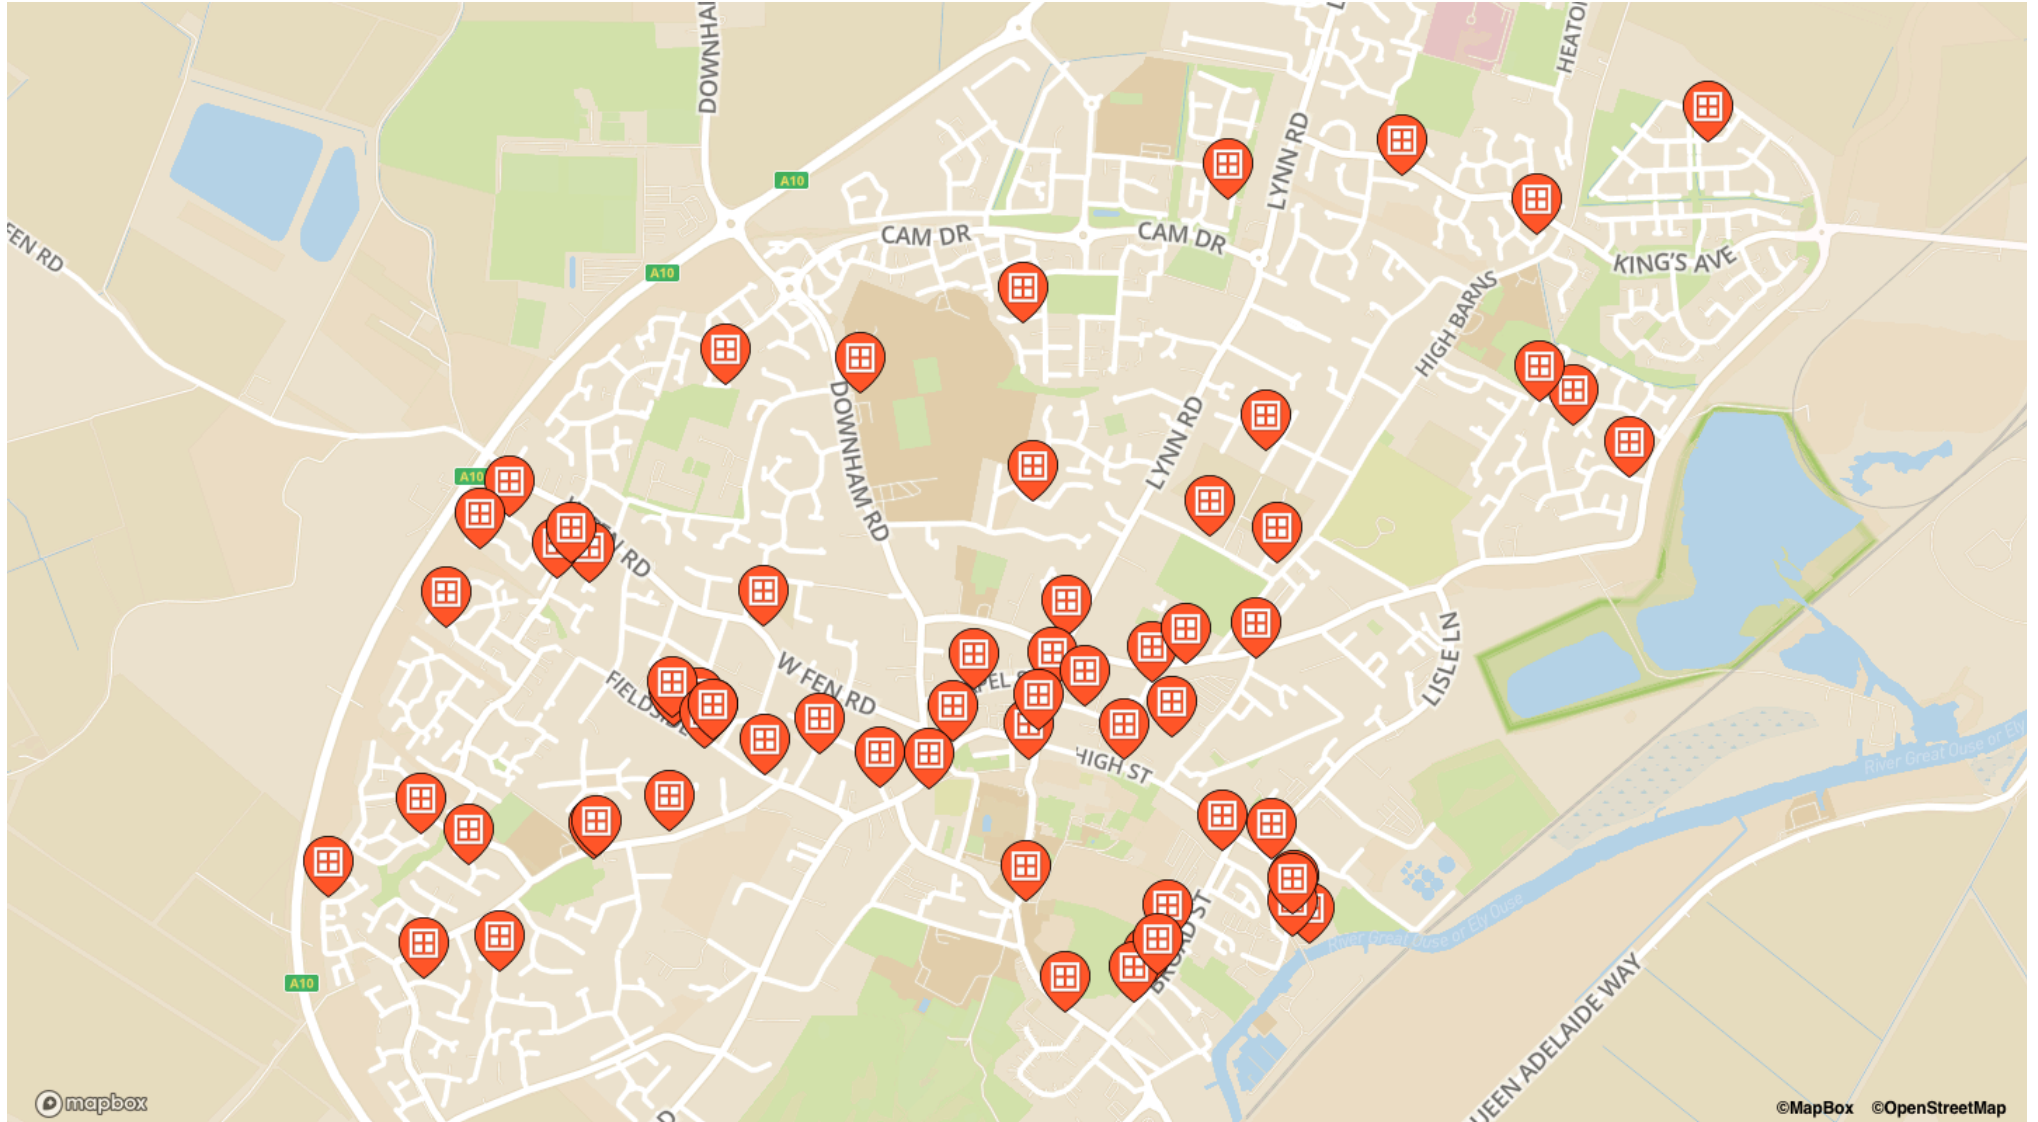

Window Wanderland Ely, Cambs 2023

3-5 Nov 2023, 5pm - 9pm