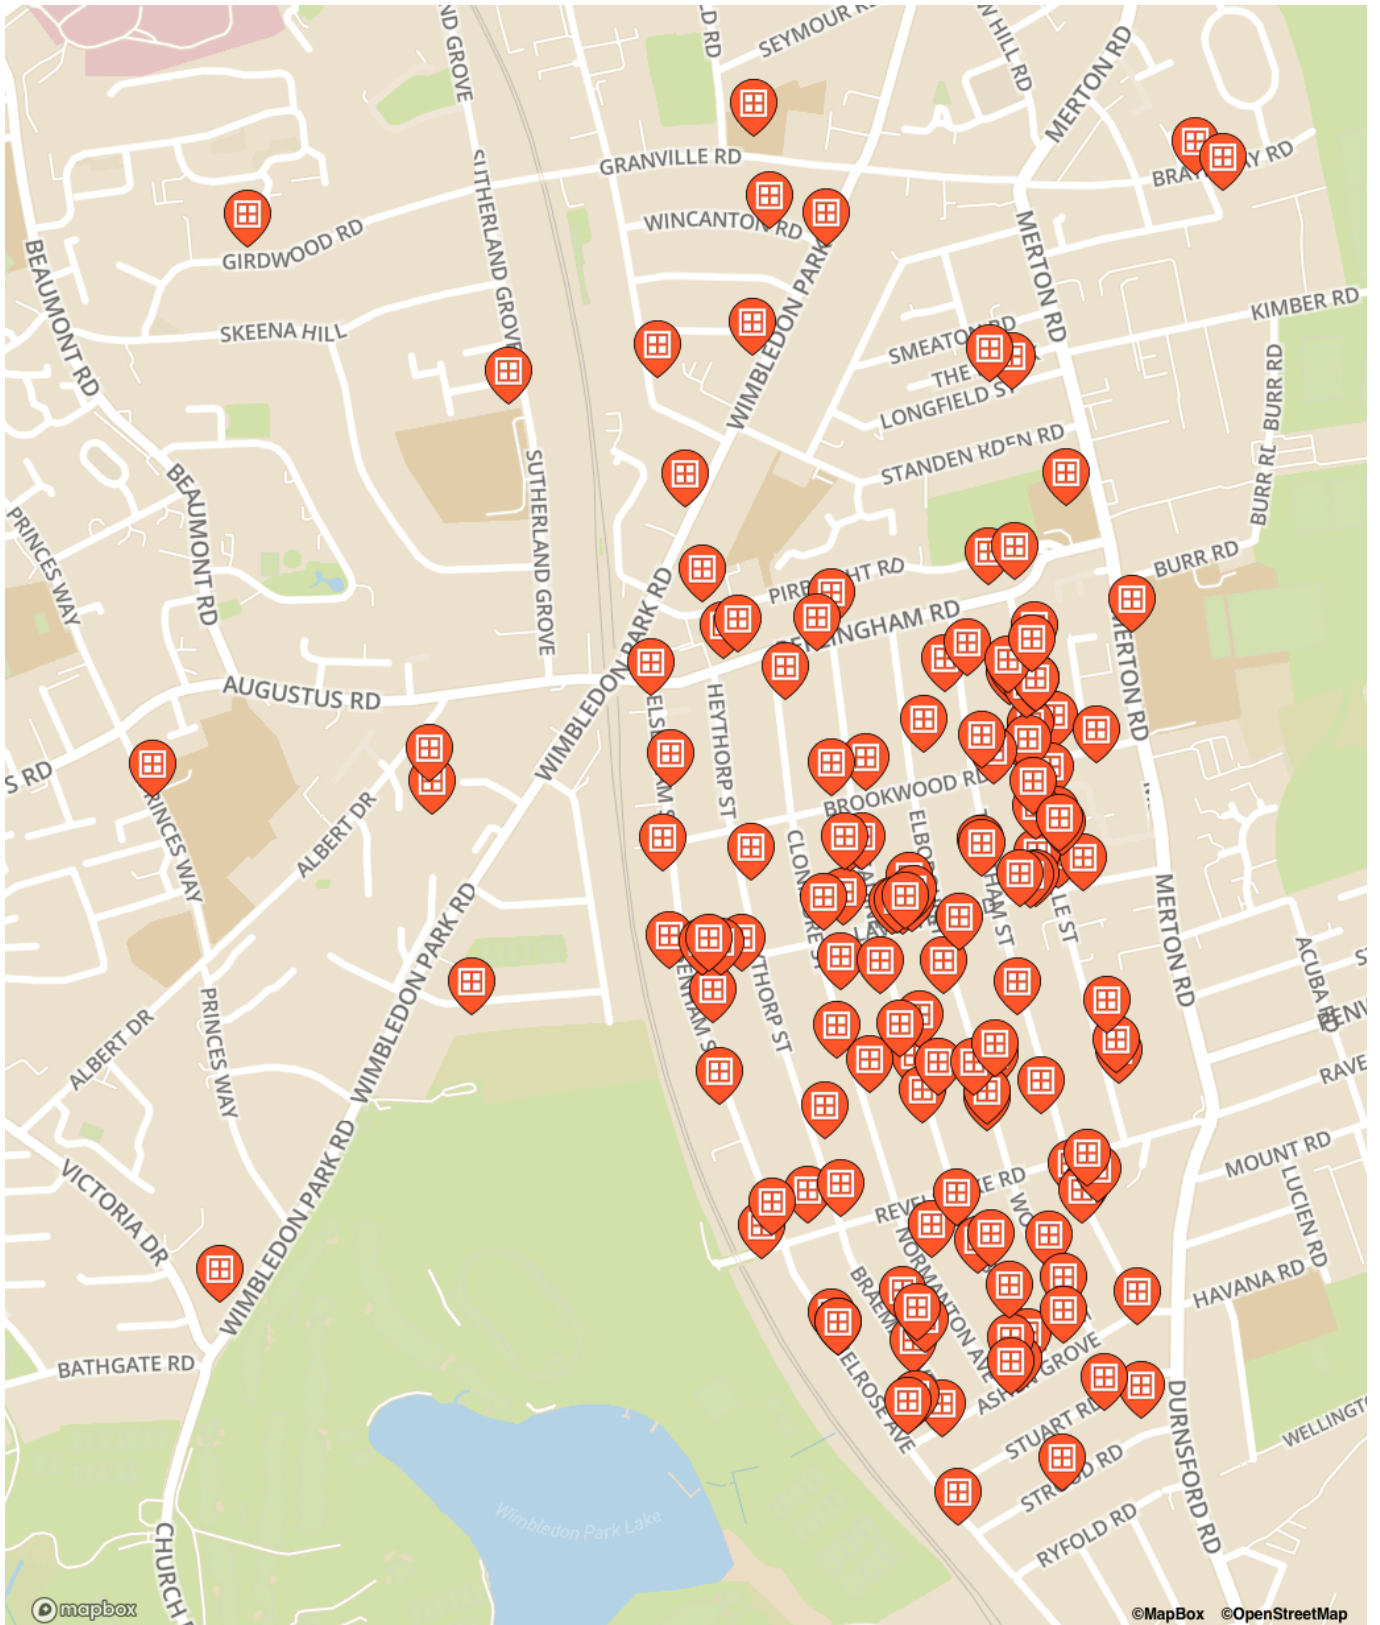

Southfields, London 2019

9-10 Feb 2019, 5:30pm-9pm