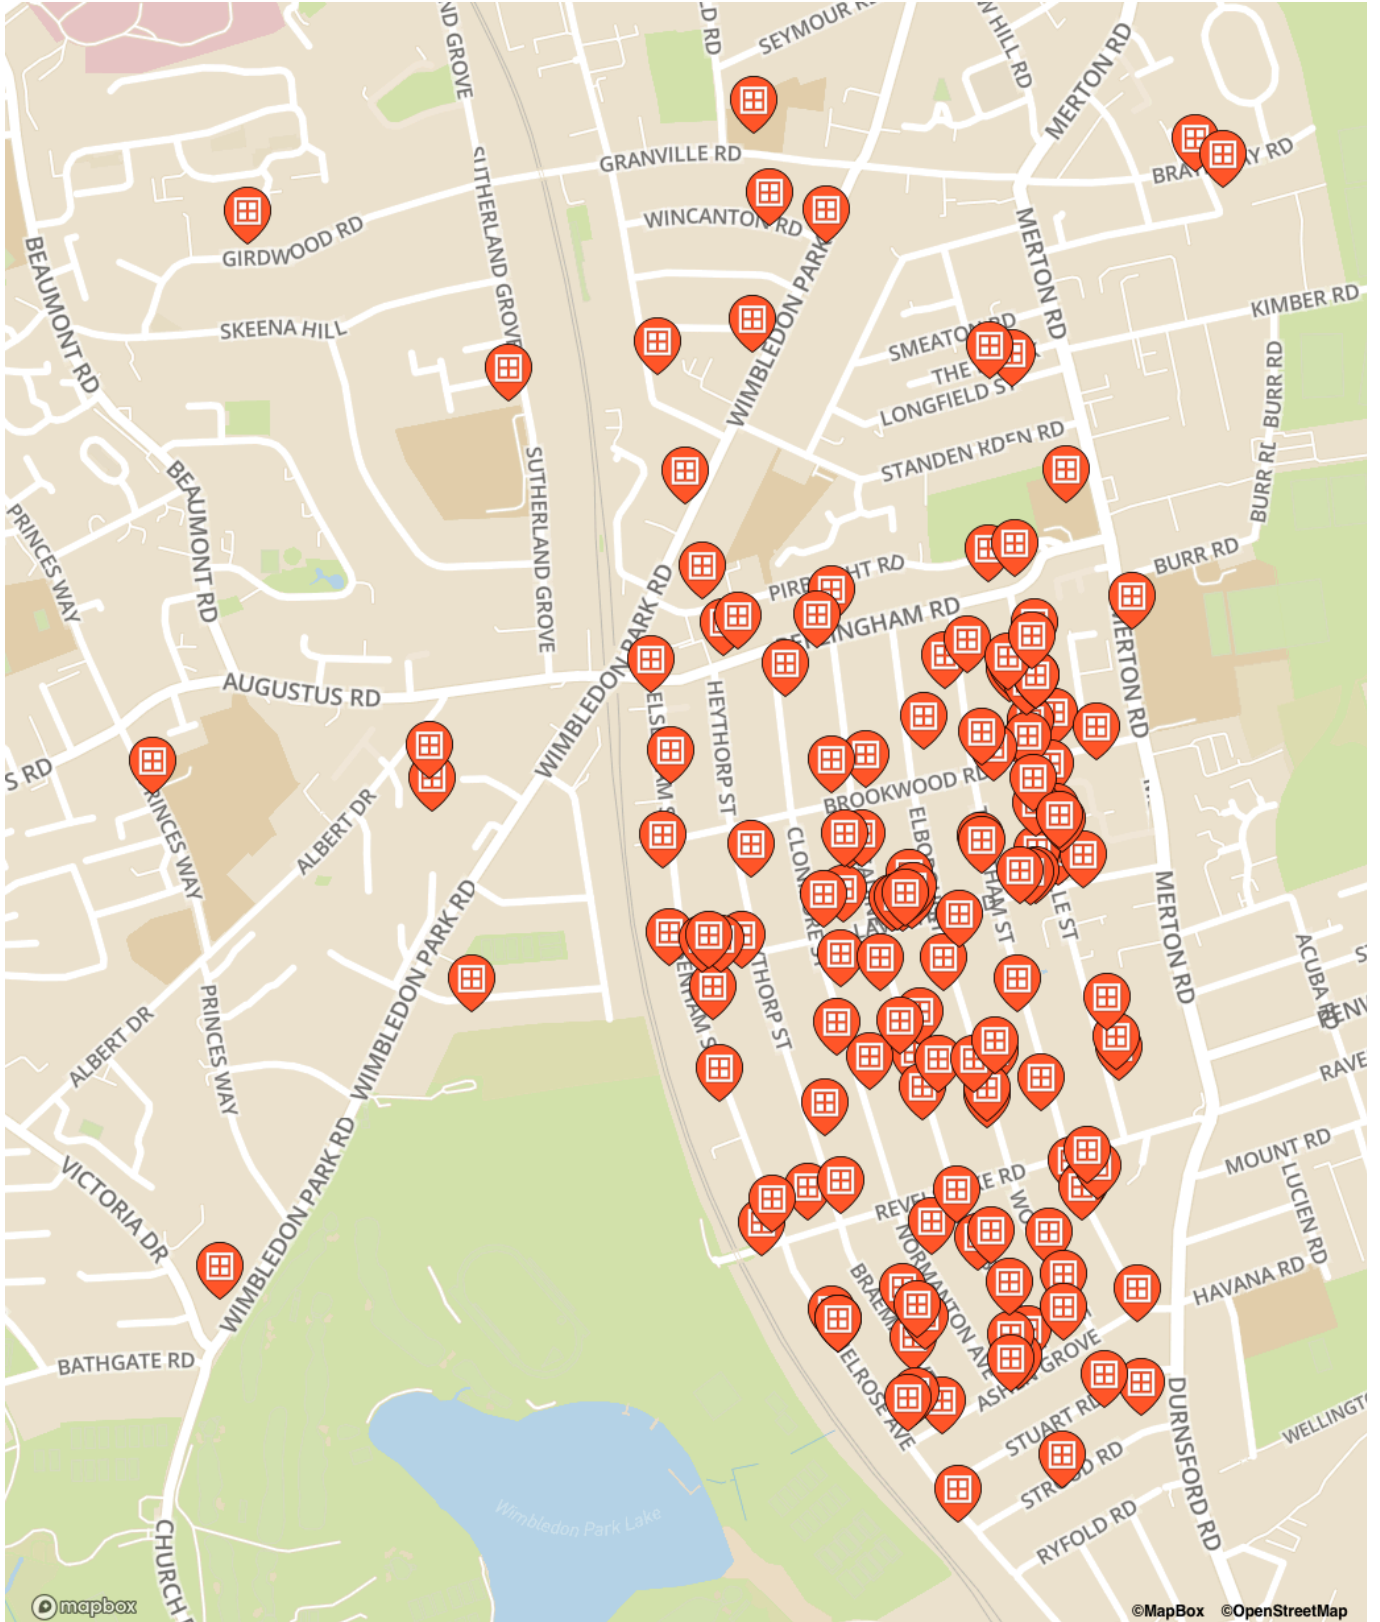

Southfields, London 2019

9-10 Feb 2019, 5:30pm-9pm