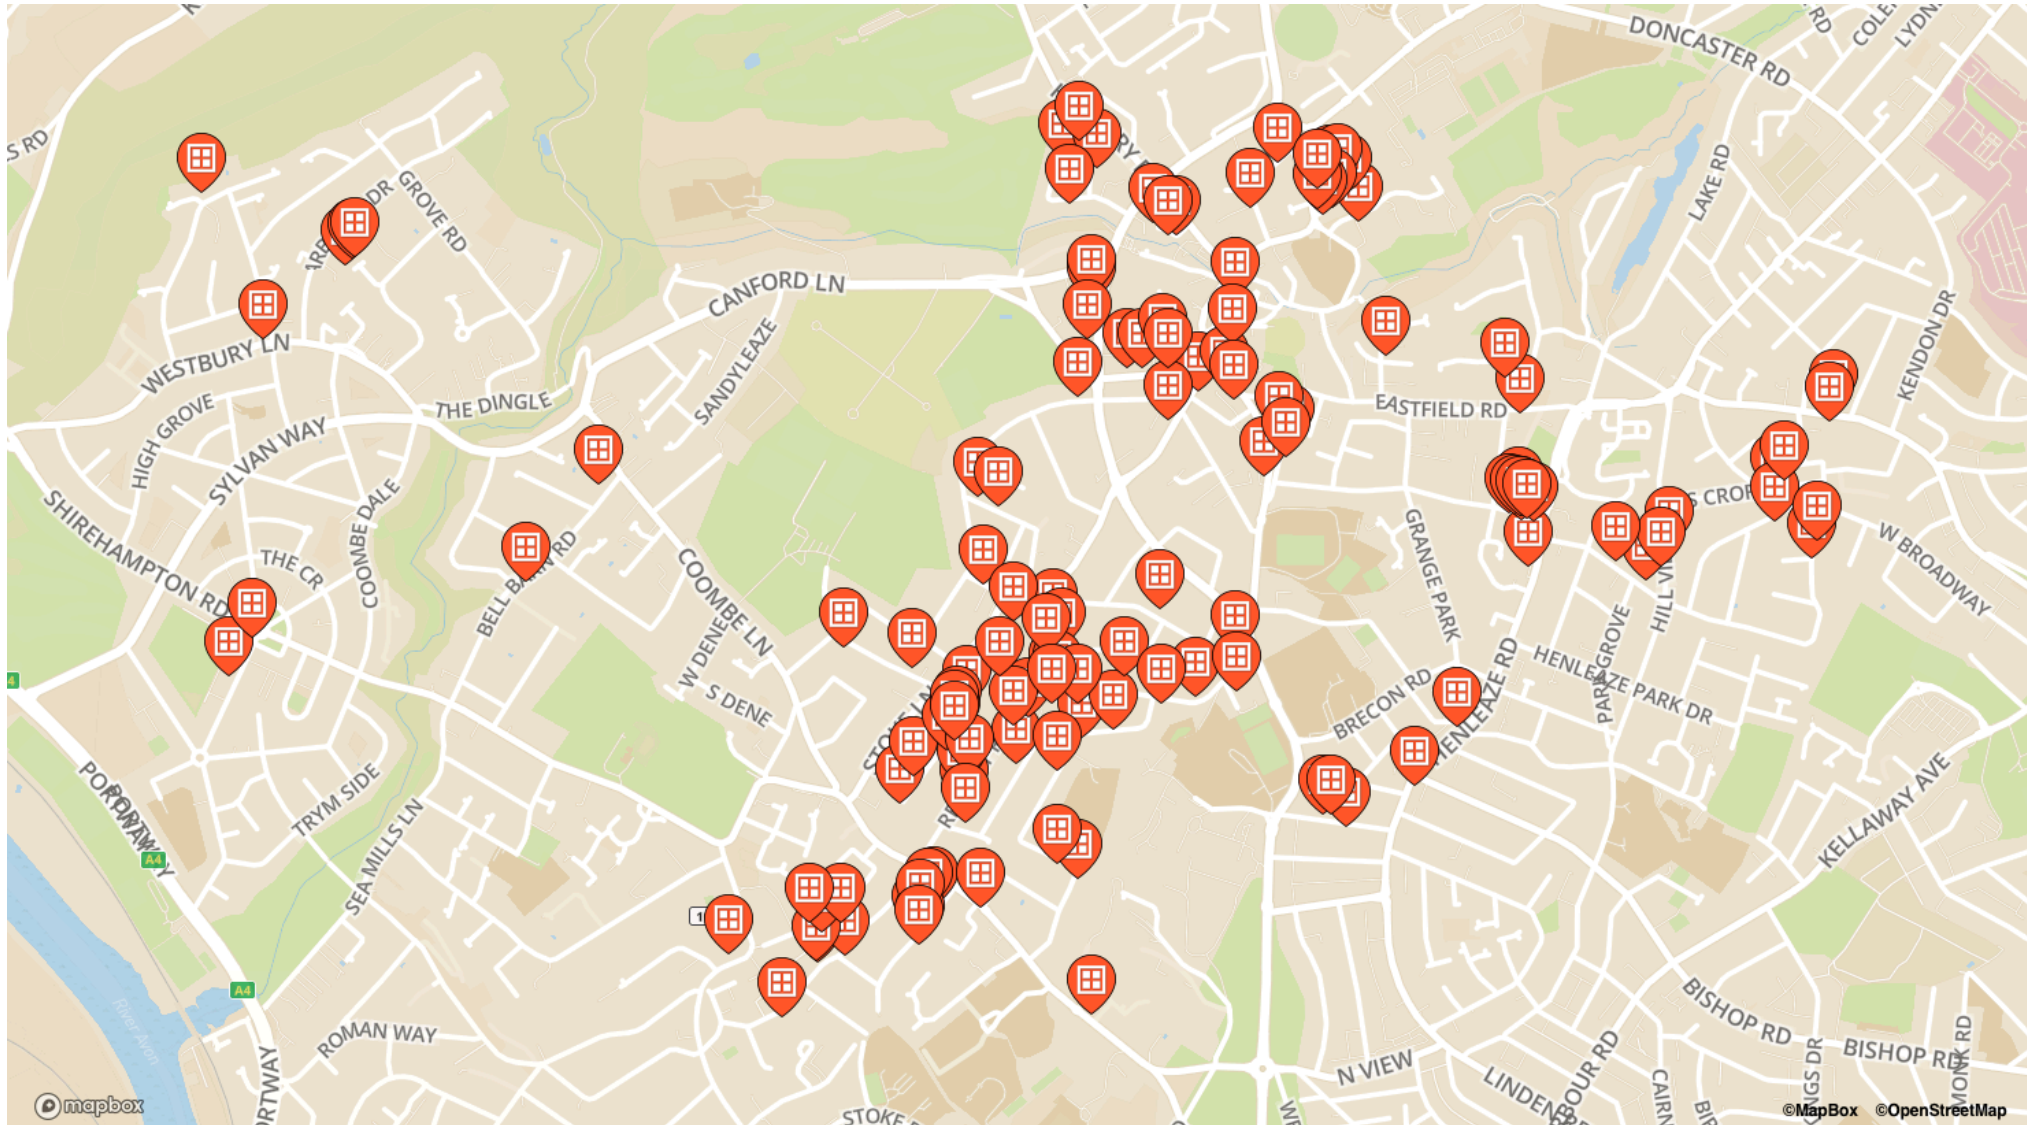

BS9 East Bristol 2019

8-11 Feb 2019, 6pm - 9pm