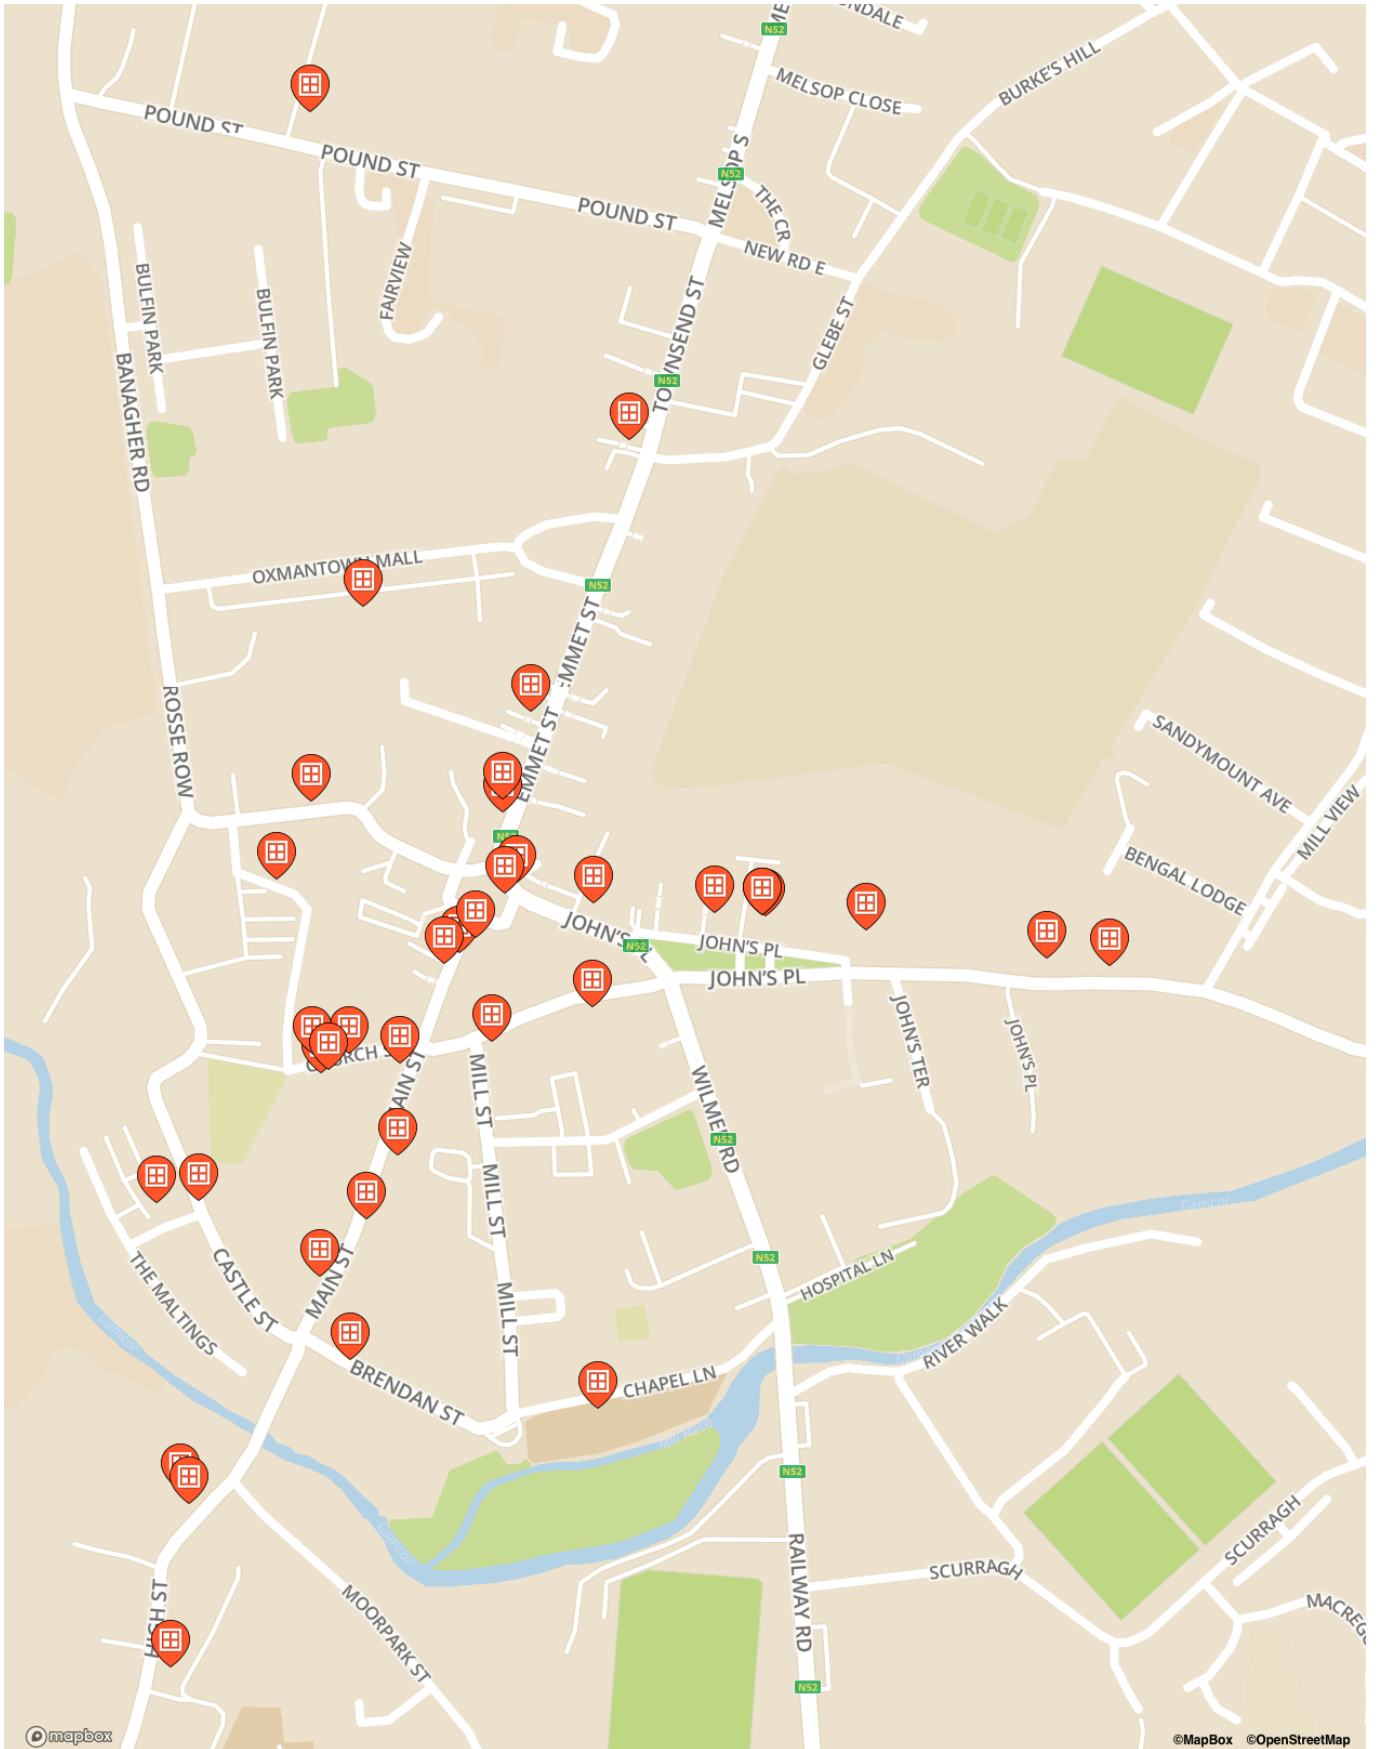

Birr Vintage Window Wanderland 2019

2-3 Aug 2019, 9pm - 11pm