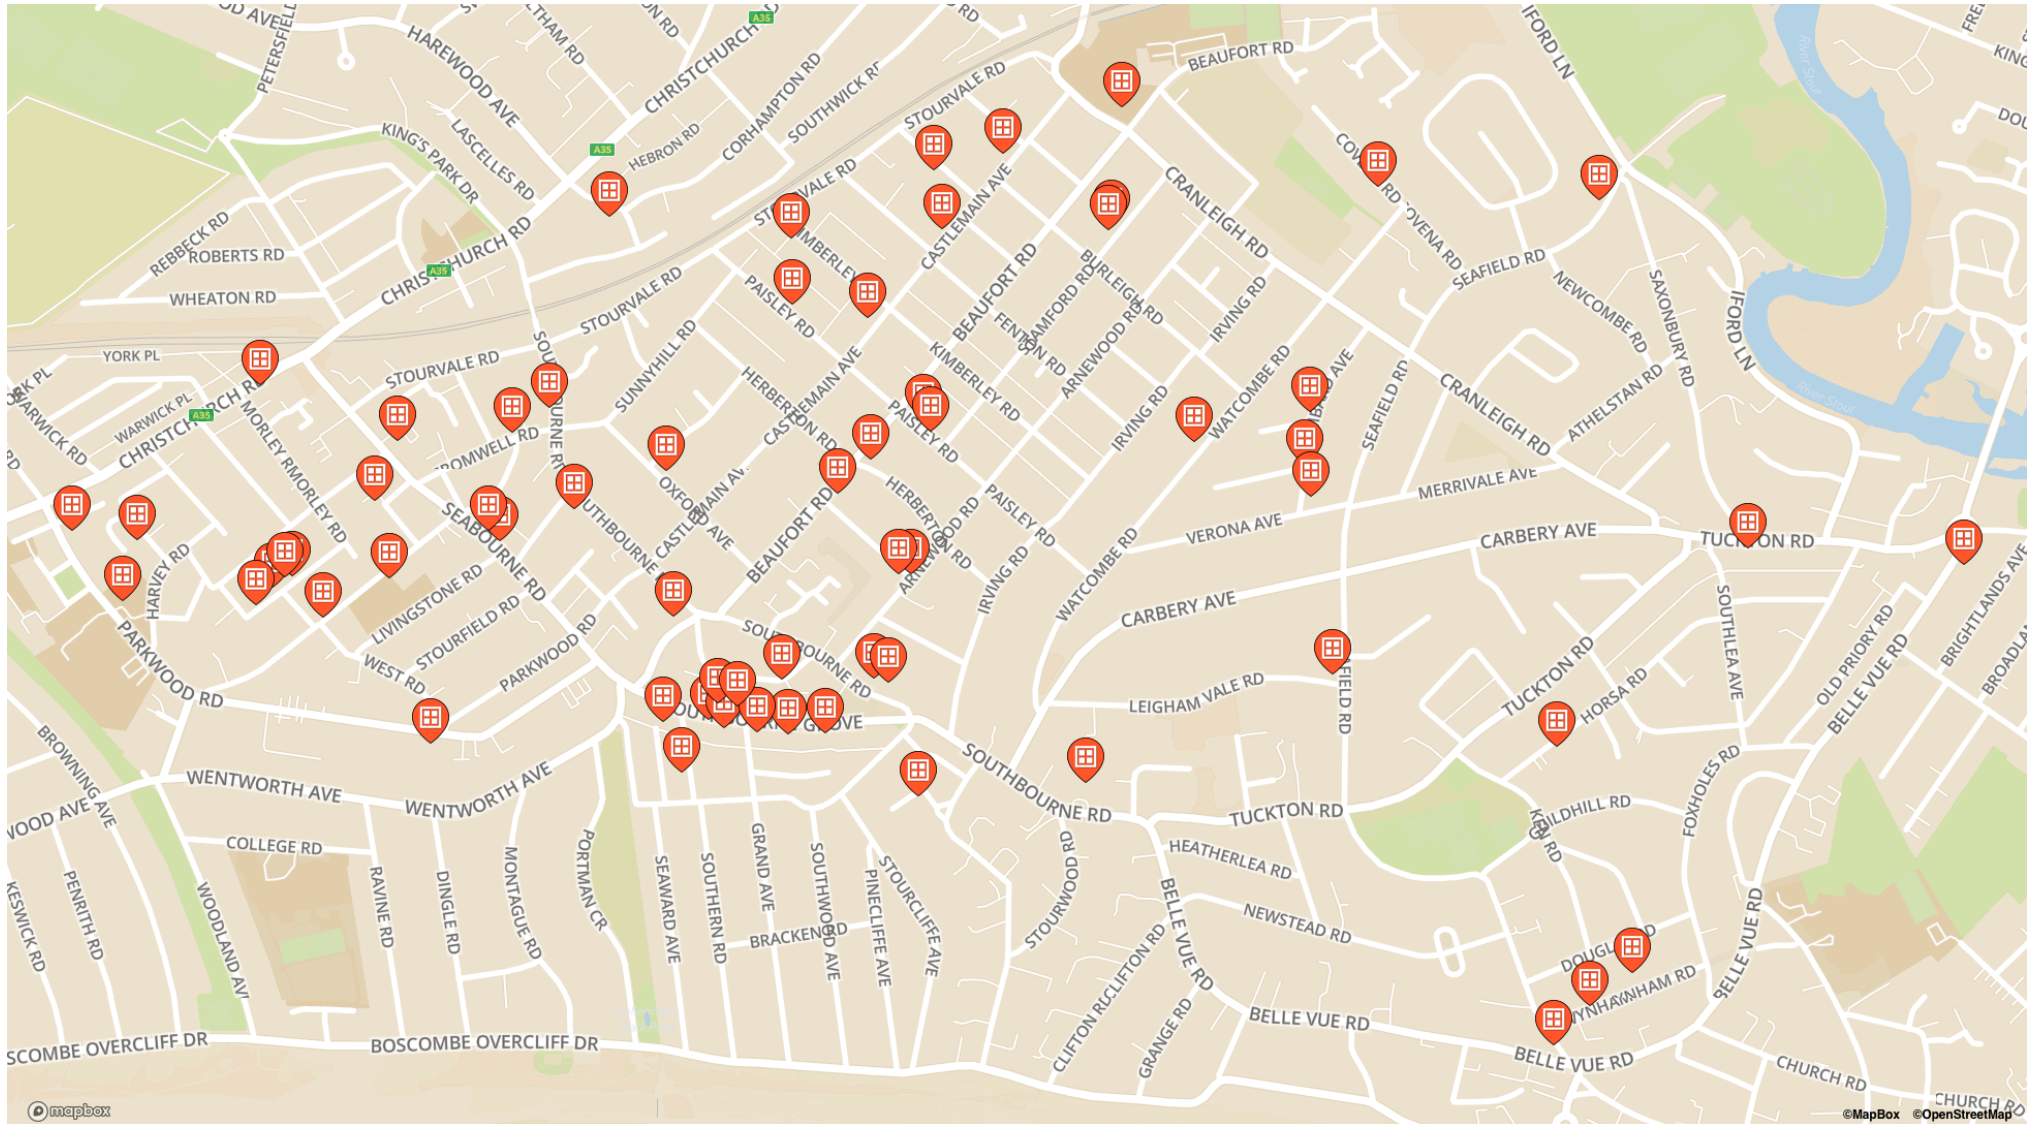

Southbourne 2020

6-7 Mar 2020, 5:30pm - 8:30pm

Southbourne 2020

6-7 Mar 2020, 5:30pm - 8:30pm

Southbourne Road

- Southbourne Grove House, 96, Southbourne Road

29 Southbourne Grove

- Winkworths, David Bird, 29 Southbourne Grove

- 24, Darracott Road

Darracott Road

- Pokesdown Primary School, Darracott Road

Droxford Road

- Biscuits by Sarah B, 15, Droxford Road

Granville Road

- 7, Granville Road
- 17, Granville Road
- The Bournemouth Chiropractor & Bournemouth Shockwave Clinic, 21, Granville Road
- 23, Granville Road

Seafield Road

- 82, Seafield Road
- 224, Seafield Road

Shelton Road

- 13, Shelton Road

Southbourne Grove

- Haberdasherd, 32, Southbourne Grove
- SugarMango, 37, Southbourne Grove
- Tenovus, 38, Southbourne Grove
- Leges Support, 53, Southbourne Grove
- BH6 Books and Home, 69, Southbourne Grove
- Brilliant, 85, Southbourne Grove

Stamford Road

- 64, Stamford Road
- 66, Stamford Road

Tuckton Road

- Hairworx, 128, Tuckton Road

Twynham Road

- 20, Twynham Road
- Regency Lodge, Twynham Road

Watcombe Road

- 53, Watcombe Road