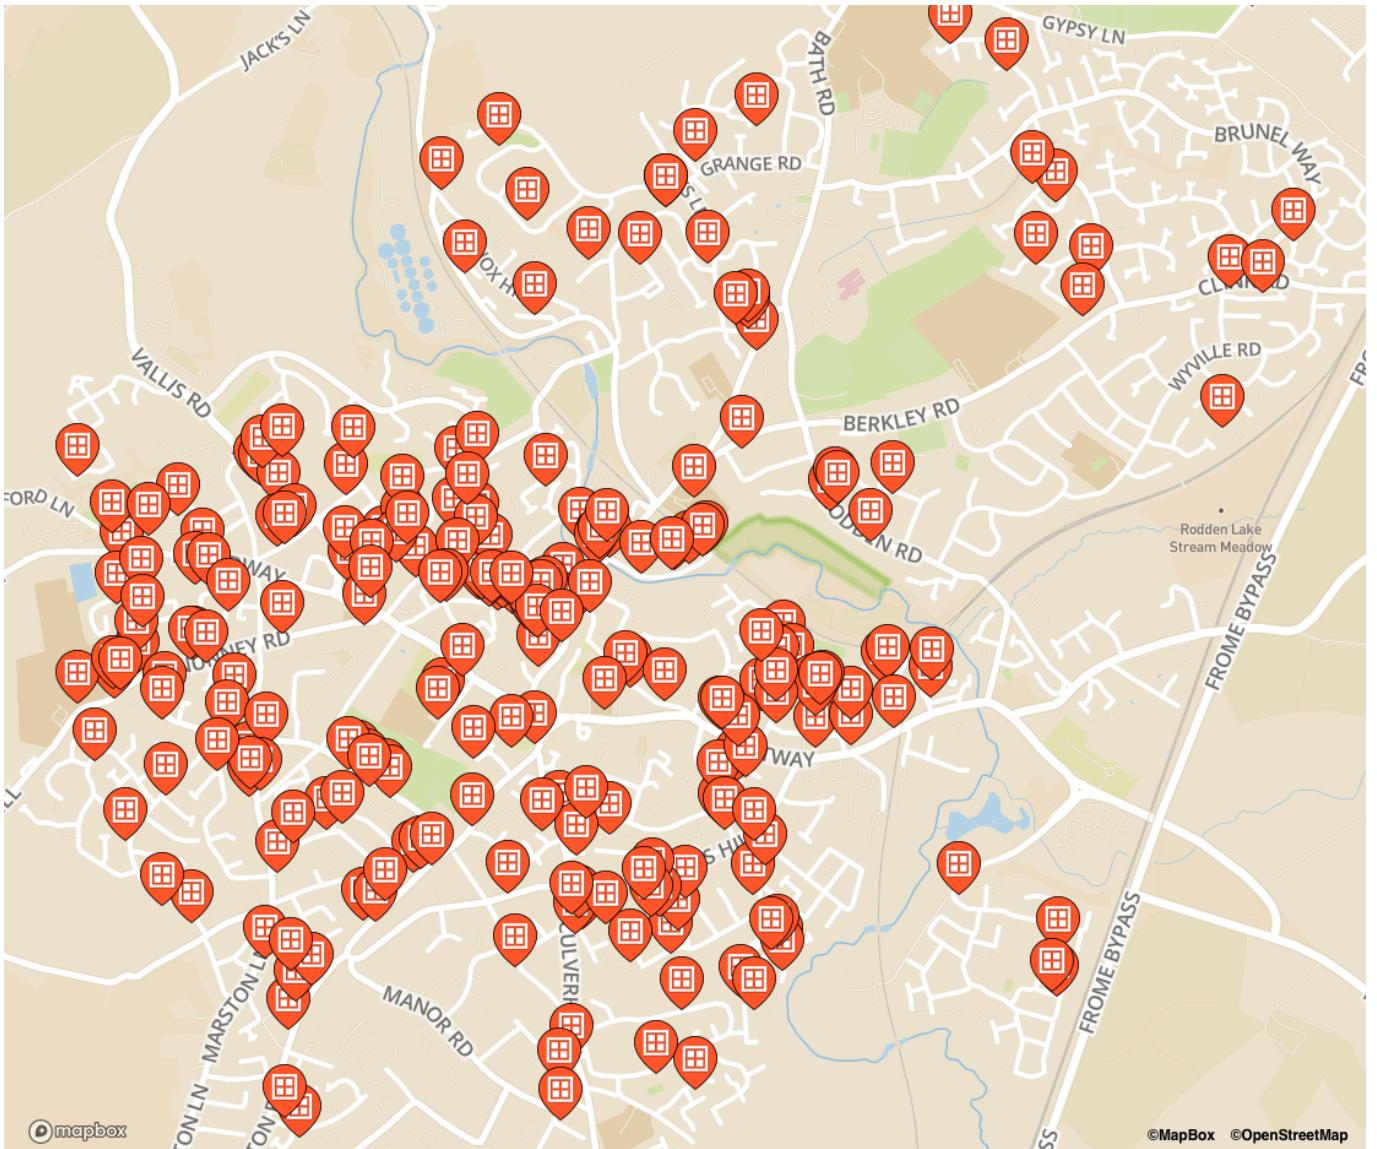

Frome, Somerset 2020

28 Feb-2 Mar 2020, 5.30pm - 9pm