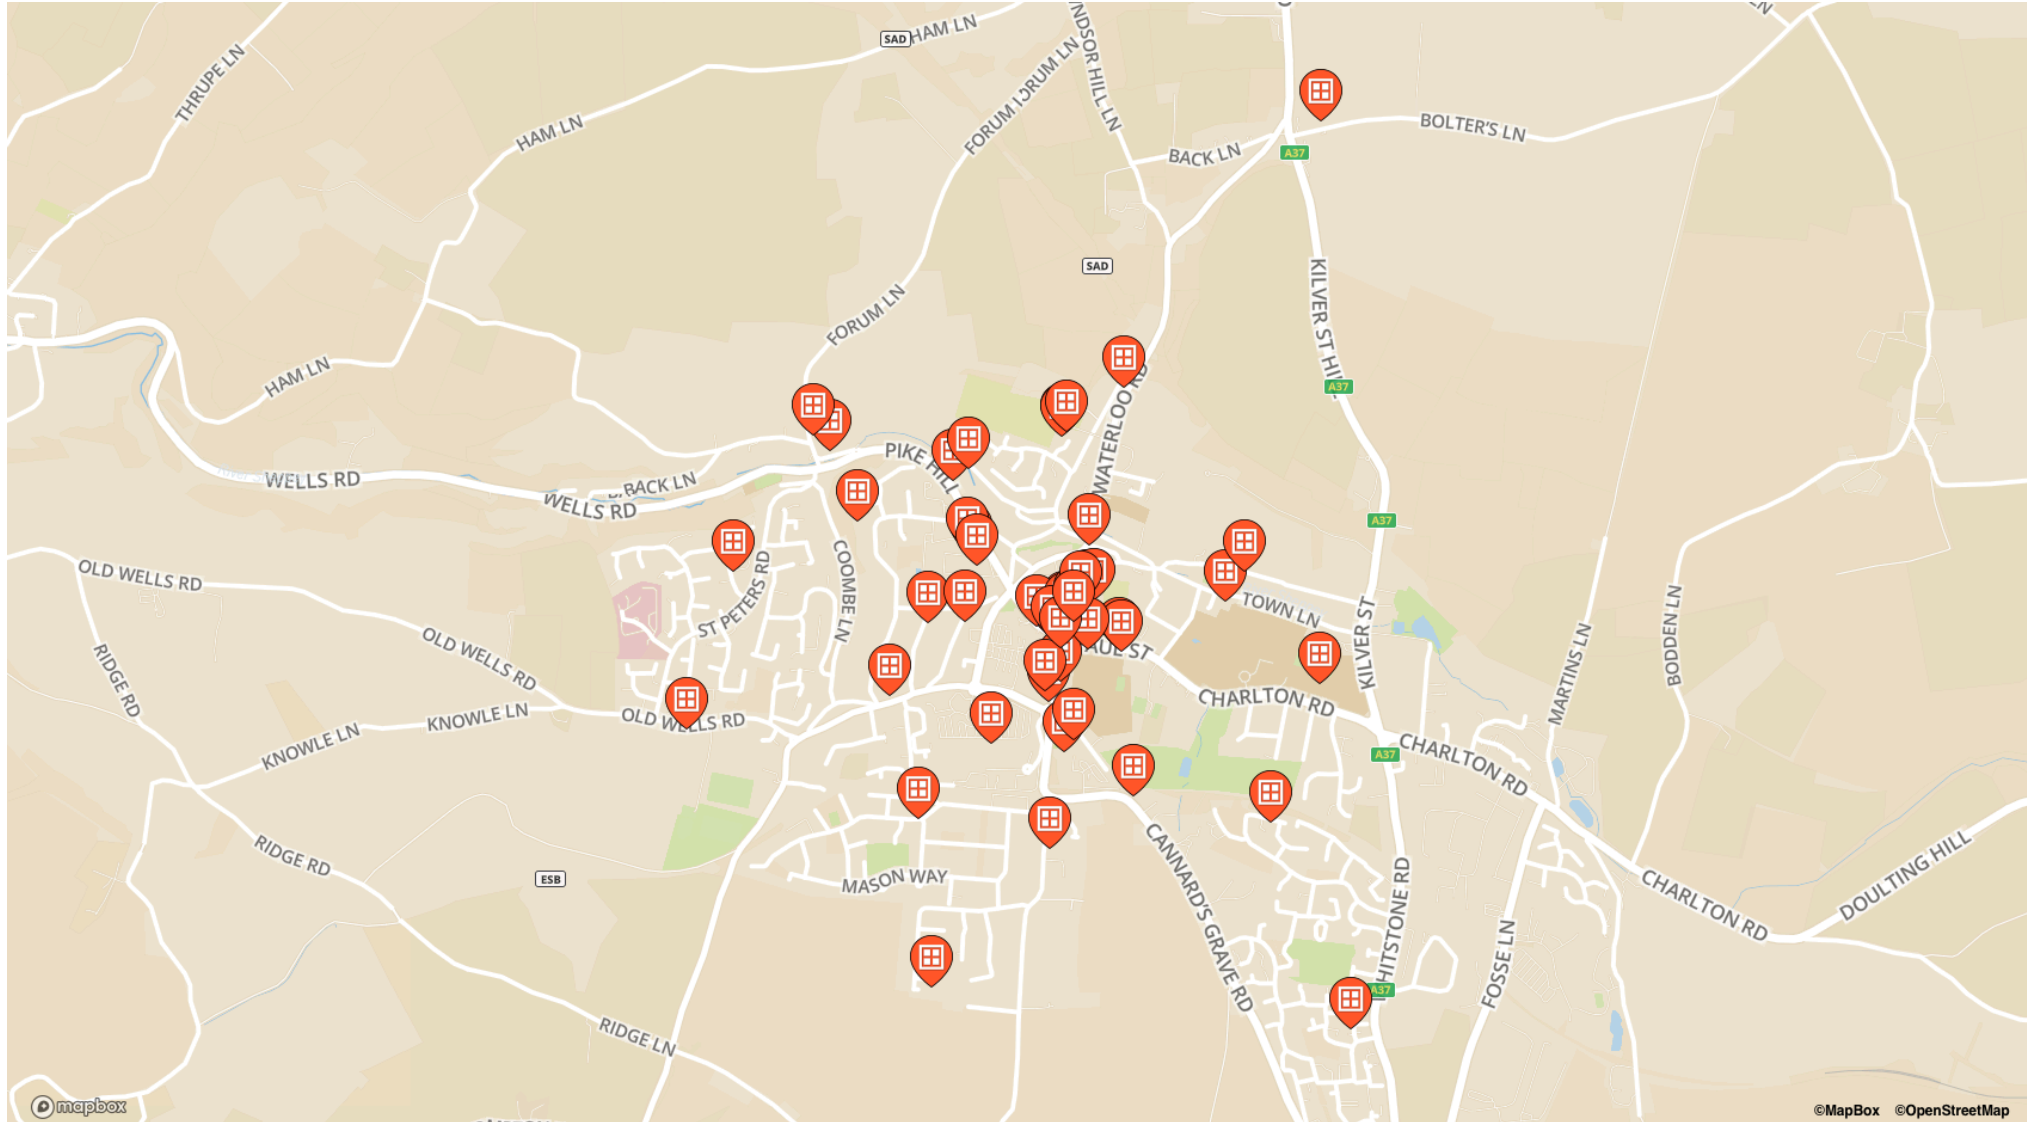

Shepton Mallet Window Wanderland March 2020

5-8 Mar 2020, 6- 9pm