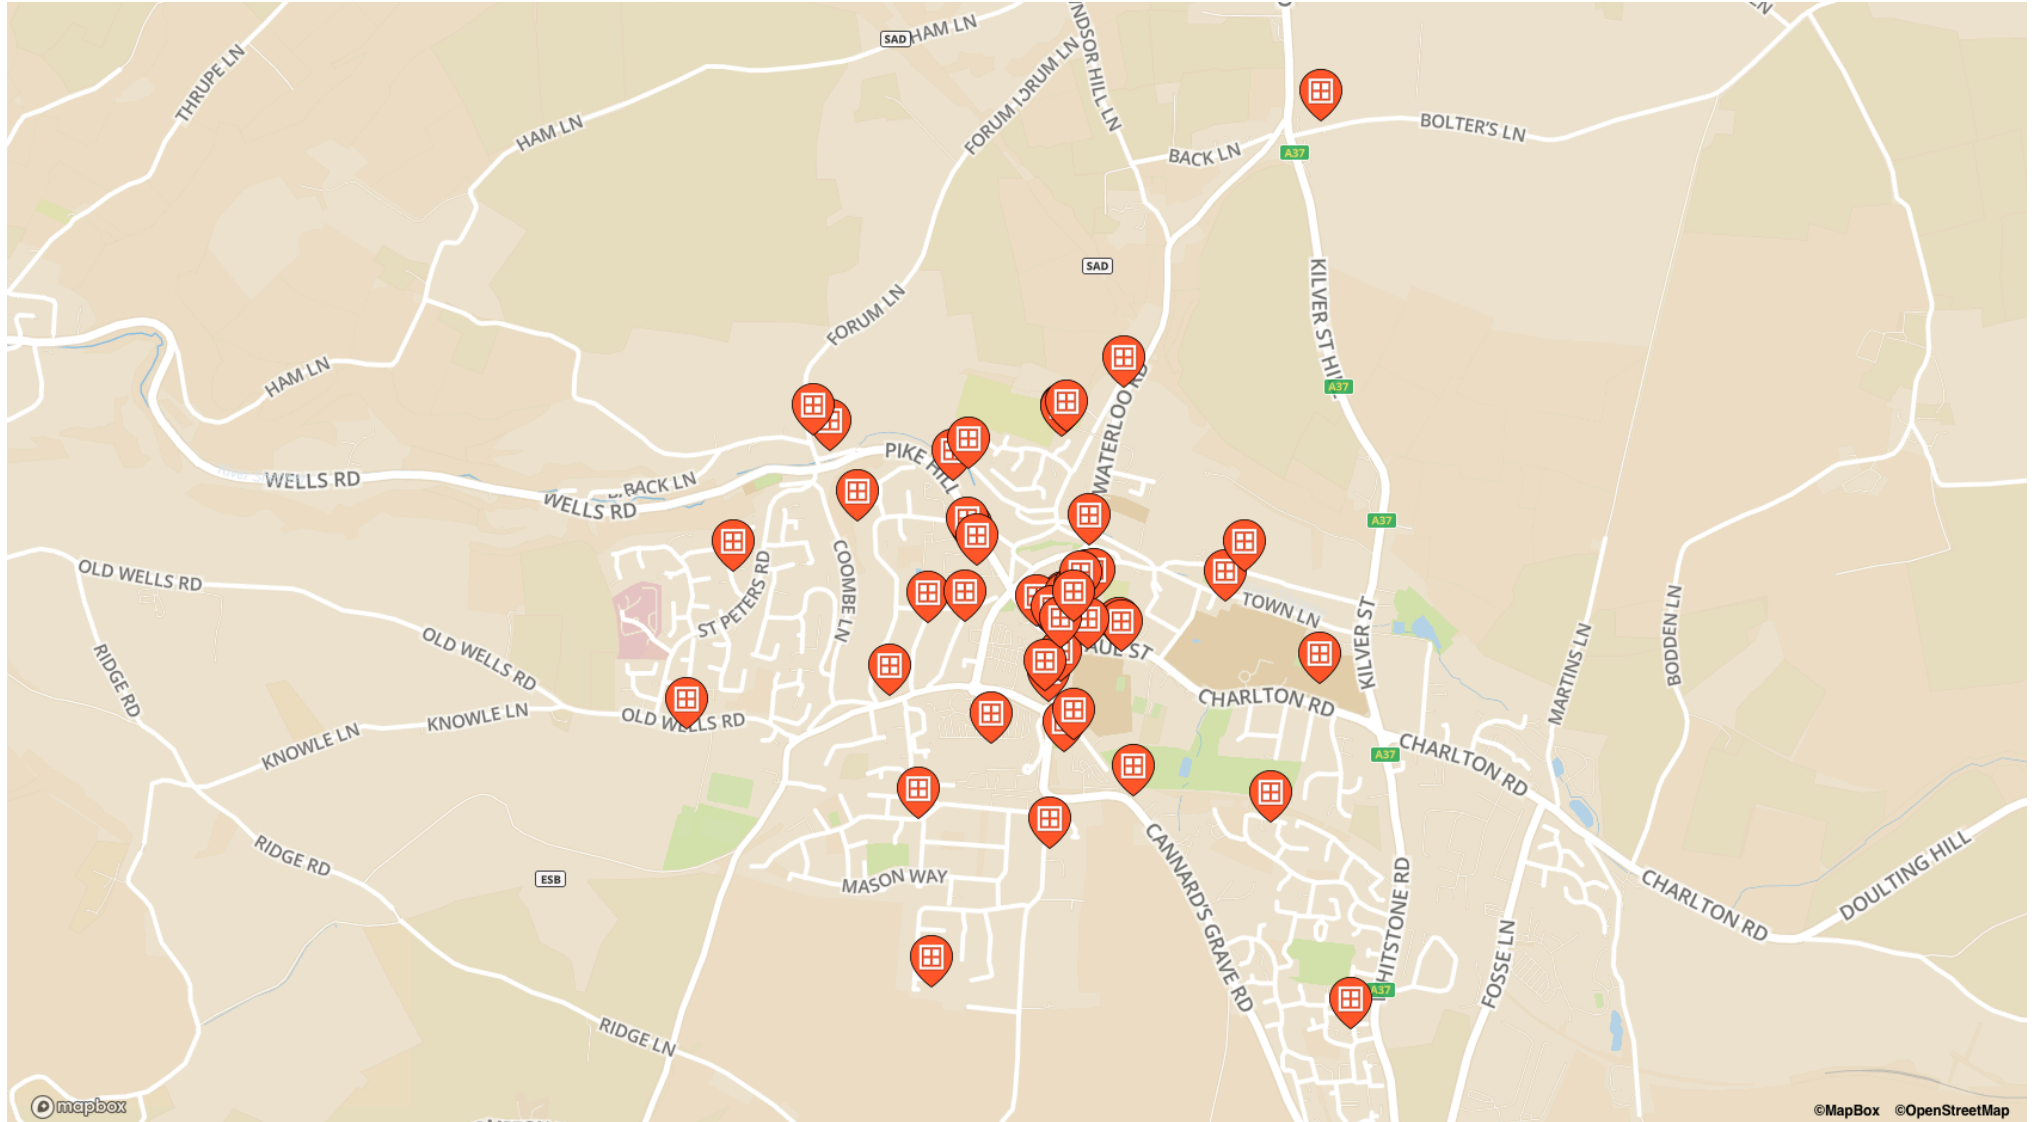

Shepton Mallet Window Wanderland March 2020

5-8 Mar 2020, 6- 9pm