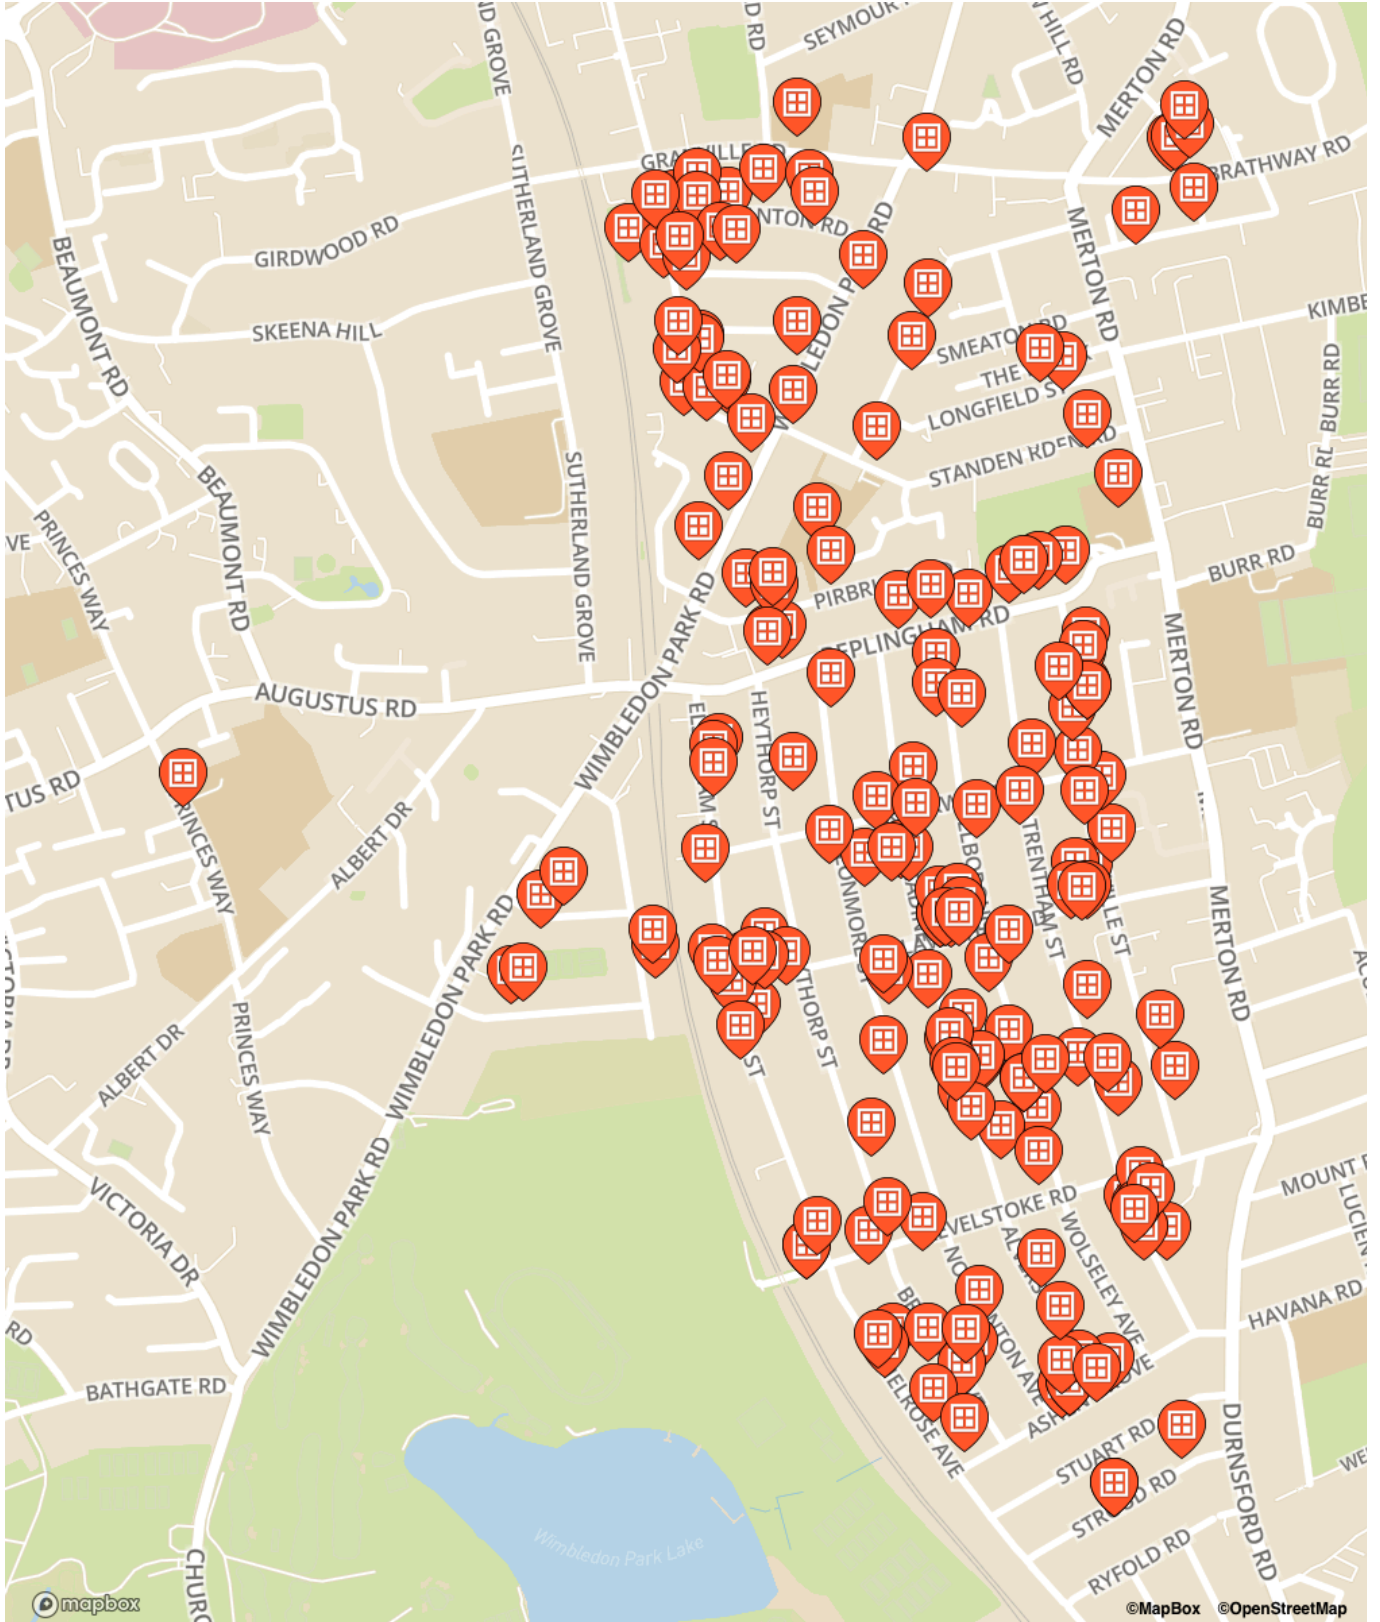

Southfields, London 2020

8-9 Feb 2020, 5:30pm-9pm

Southfields, London 2020

8-9 Feb 2020, 5:30pm-9pm

Windows on the map

101 Elsenham Street
101

26 Pulborough Road
26

33
33

41 Replingham Road
Chalk (Chalk 41)

Alverstone Avenue
13 / 45

Ashen Grove
5 / 38 / 40 / 40 / 47 / 52
/ 55 / 58 / 60

Astonville Street
14 / 30 / 32A / 37a / 44 /
45A / 46A / 48 / 57 / 58
/ 82 / 156 / 180

Balvernie Grove
57

Braemar Avenue
15 / 20 / 26 / 59

Brathway Road
26 / 28

Brookwood Road
45 / 54 / Hairline (128)

Camborne Road
8 / 37

Clonmore Street
9 / 46 / 61 / 85 / 87 /
122

Coliston Road
20 / 30

Durnsford Avenue
16 / 23 / 29 / 31 / 34 /
37 / 42

Elborough Street
11 / 27 / 30 / 52 / 86 /
91 / 129 / 144 / 151 /
151 / 171

Elsenham Street
15 / 21 / 23 / 62 / 94 /
130 / Airedale, 102 /
West bury

Engadine Street
50 / 61 / 63 / 65
Engadine Street / 99 /
120 / 124 / 125 / 129 /
137 / 139 / 141 / 144 /
153 / 176