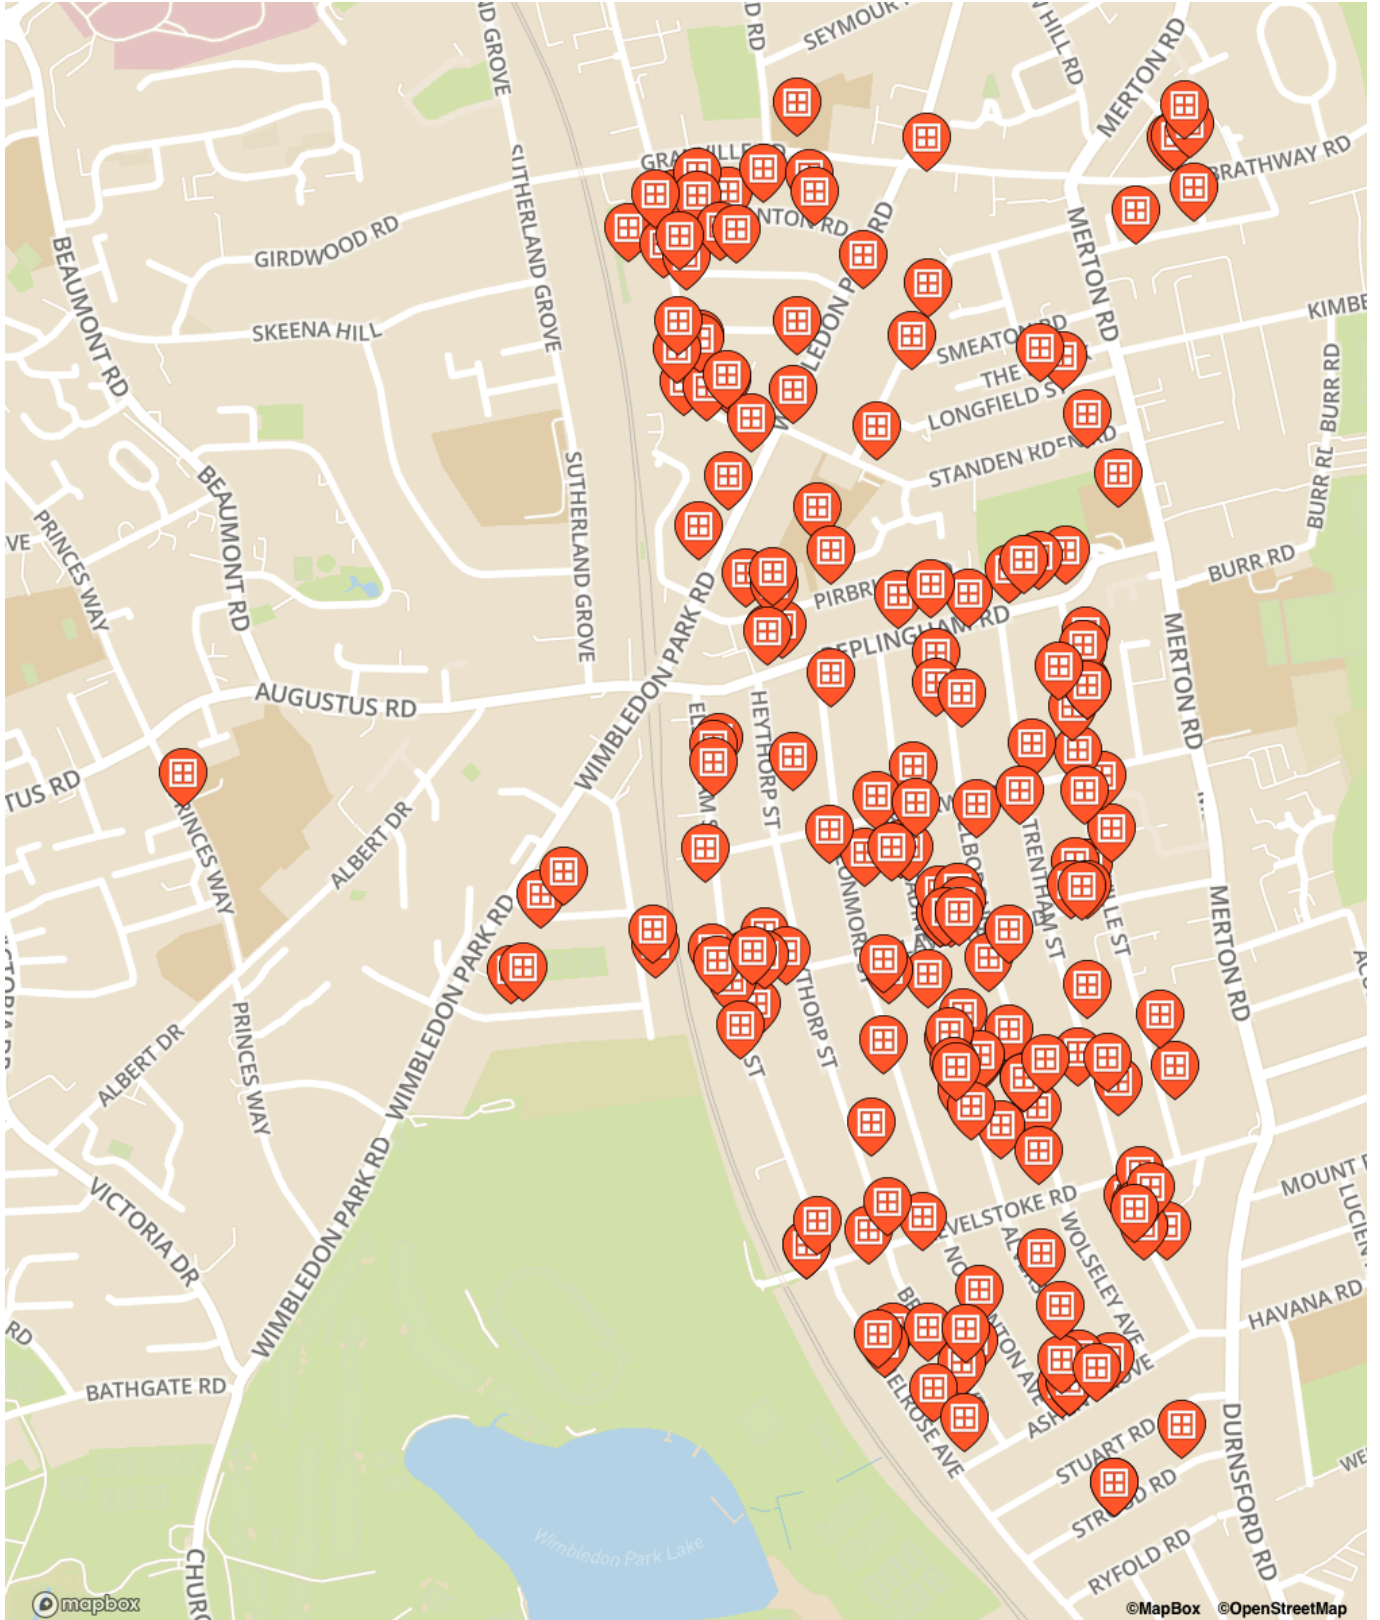

Southfields, London 2020

8-9 Feb 2020, 5:30pm-9pm