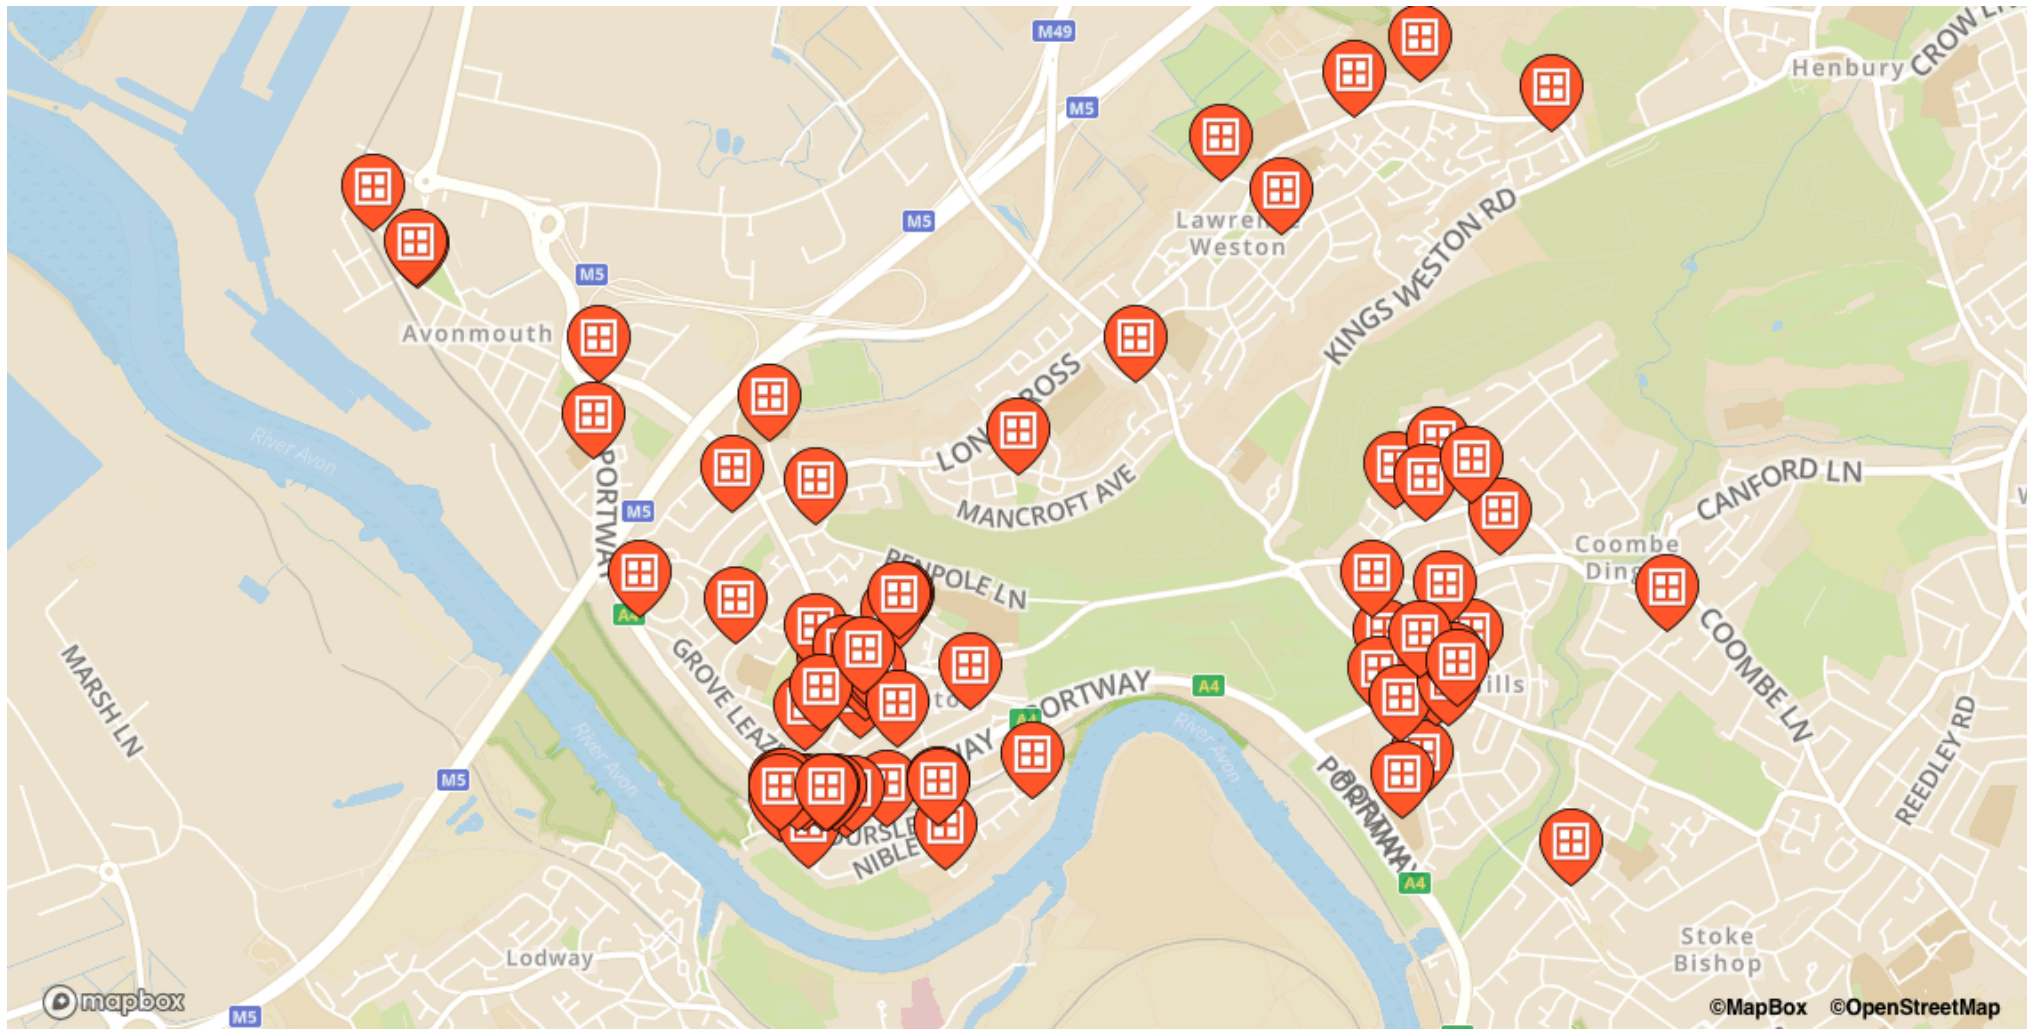

4 villages 2020

29 Feb-1 Mar 2020, 5:30pm - 8pm

4 villages 2020

29 Feb-1 Mar 2020, 5:30pm - 8pm

140 Shirehampton Road

- Abona Court (MHA), 140 Shirehampton Road

38 Westbury Lane, Coombe Dingle

- Pollyannas, 38 Westbury lane, 38 Westbury Lane, Coombe Dingle

Atwood Drive

- 105, Atwood Drive

Avonmouth Road

- 147, Avonmouth Road
- Avonmouth community centre, 257, Avonmouth Road
- Avonmouth Library, Avonmouth Road

Barrowmead Drive

- 91, Barrowmead Drive

Bell Barn Road

- 10, Charbury Walk
- 12, Charbury Walk

Church Leaze

- 13, Church Leaze
- 15, Church Leaze
- 32, Church Leaze
- 48, Church Leaze

Druid woods, Avon Way

- 50, Druid woods, Avon Way

Dursley Road

- 7, Dursley Road
- 17, Dursley Road
- 36, Dursley Road
- 39, Dursley Road
- 43, Dursley Road
- 45, Dursley Road
- 55, Dursley Road
- 61, Dursley Road
- 68a dursley road, Dursley Road

- 7, Southwood Drive

St Edyth's rd

- 23, St Edyth's rd

Station Road

- 53, Station Road
- 68 Station Road, Station Road
- 91, Station Road

Station road

- 70, Station road

Sylvan Way