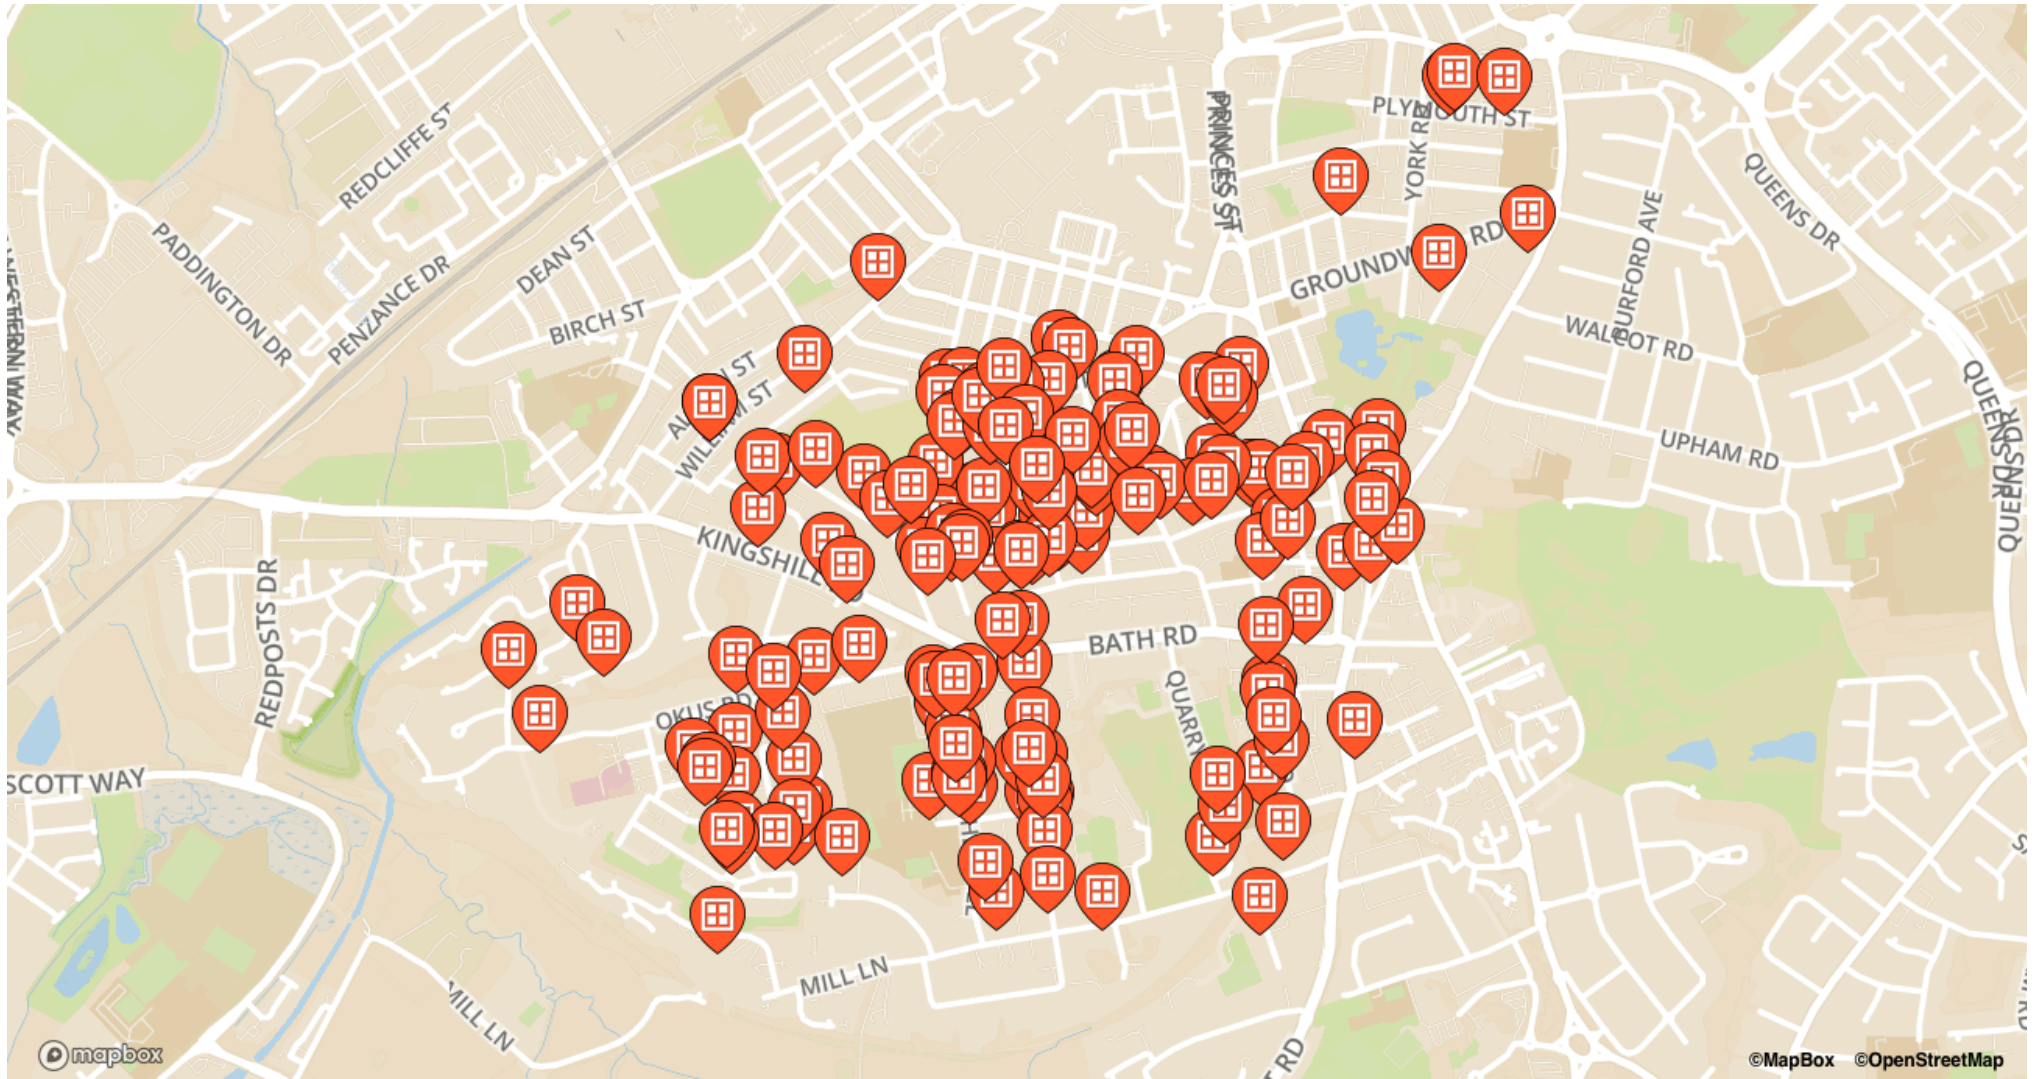

Eastcott, Swindon 2021

5-8 Mar 2021, 6pm - 9pm