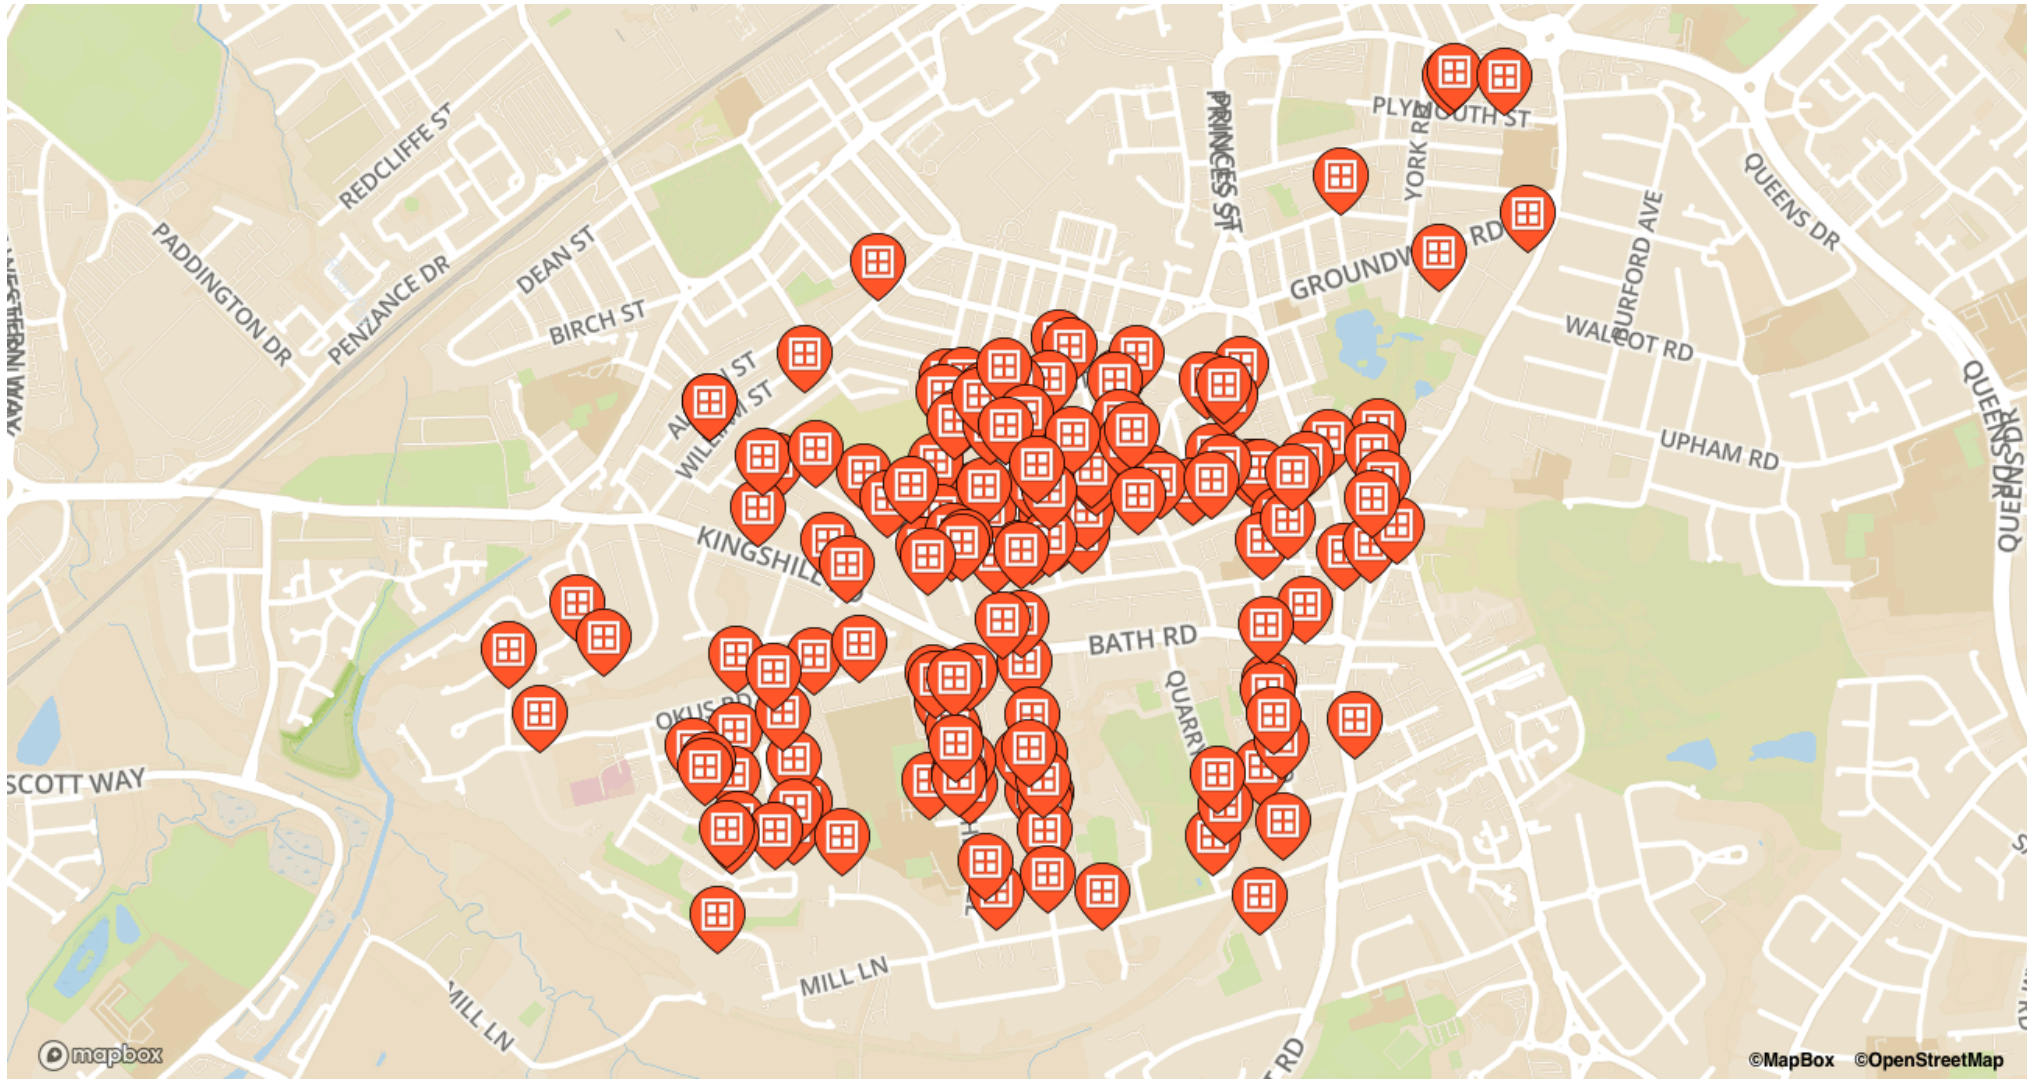

Eastcott, Swindon 2021

5-8 Mar 2021, 6pm - 9pm