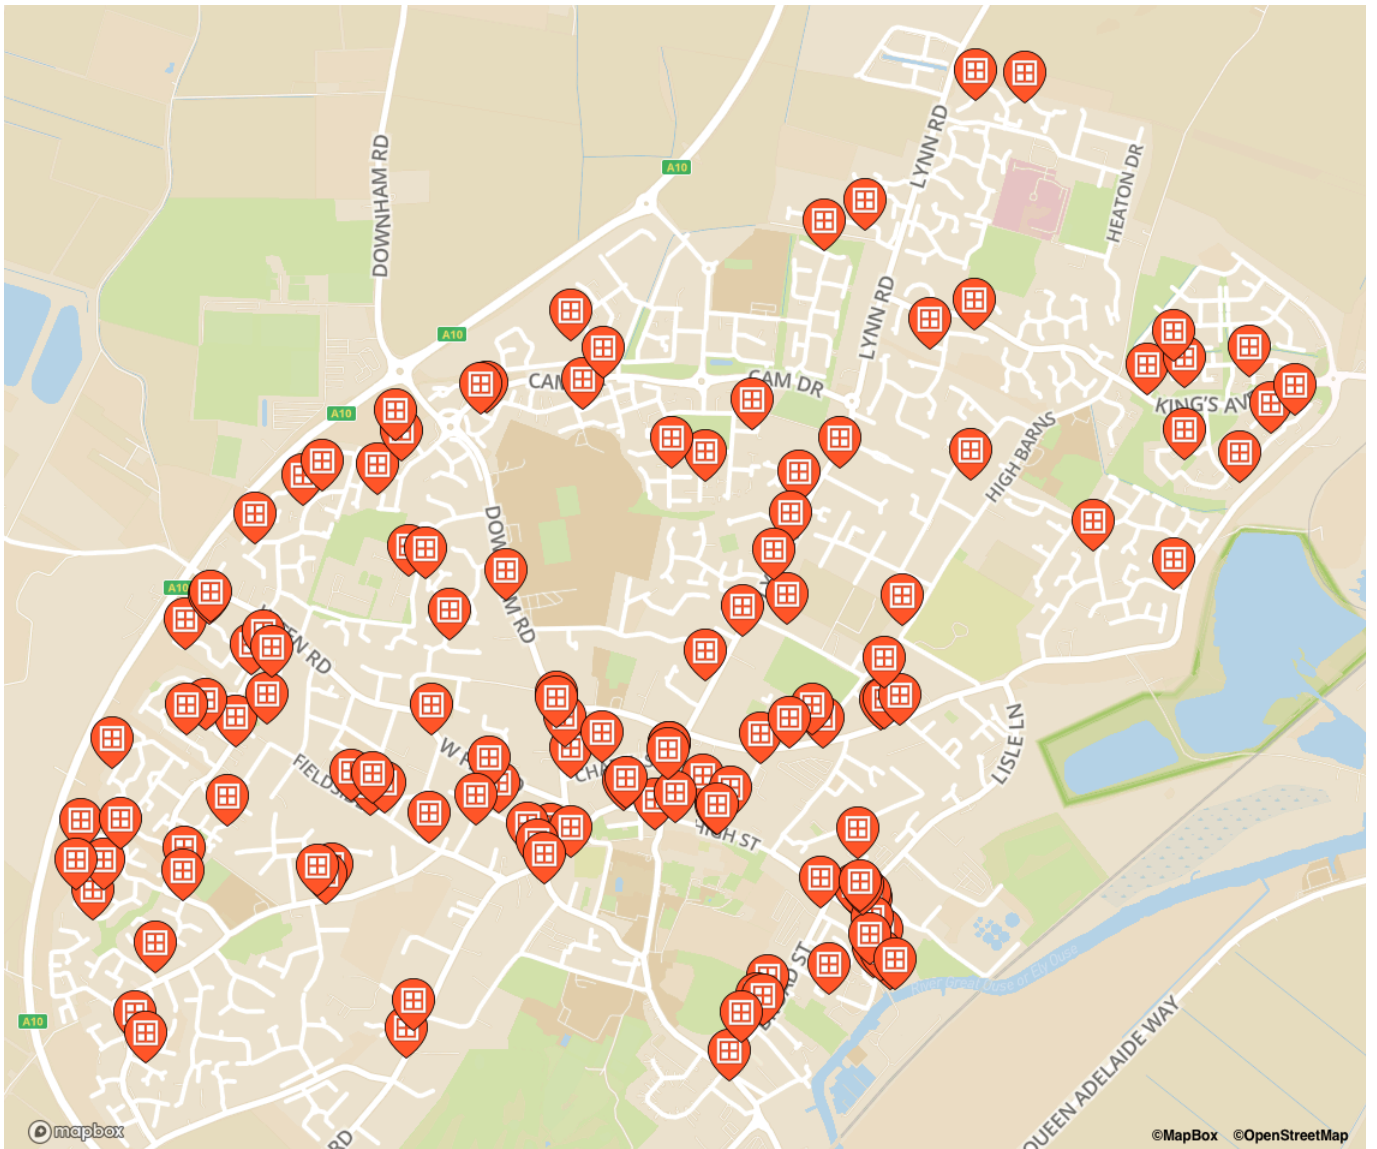

Ely, Cambs 2020

23-24 Oct 2020, 5.30pm-8.30pm