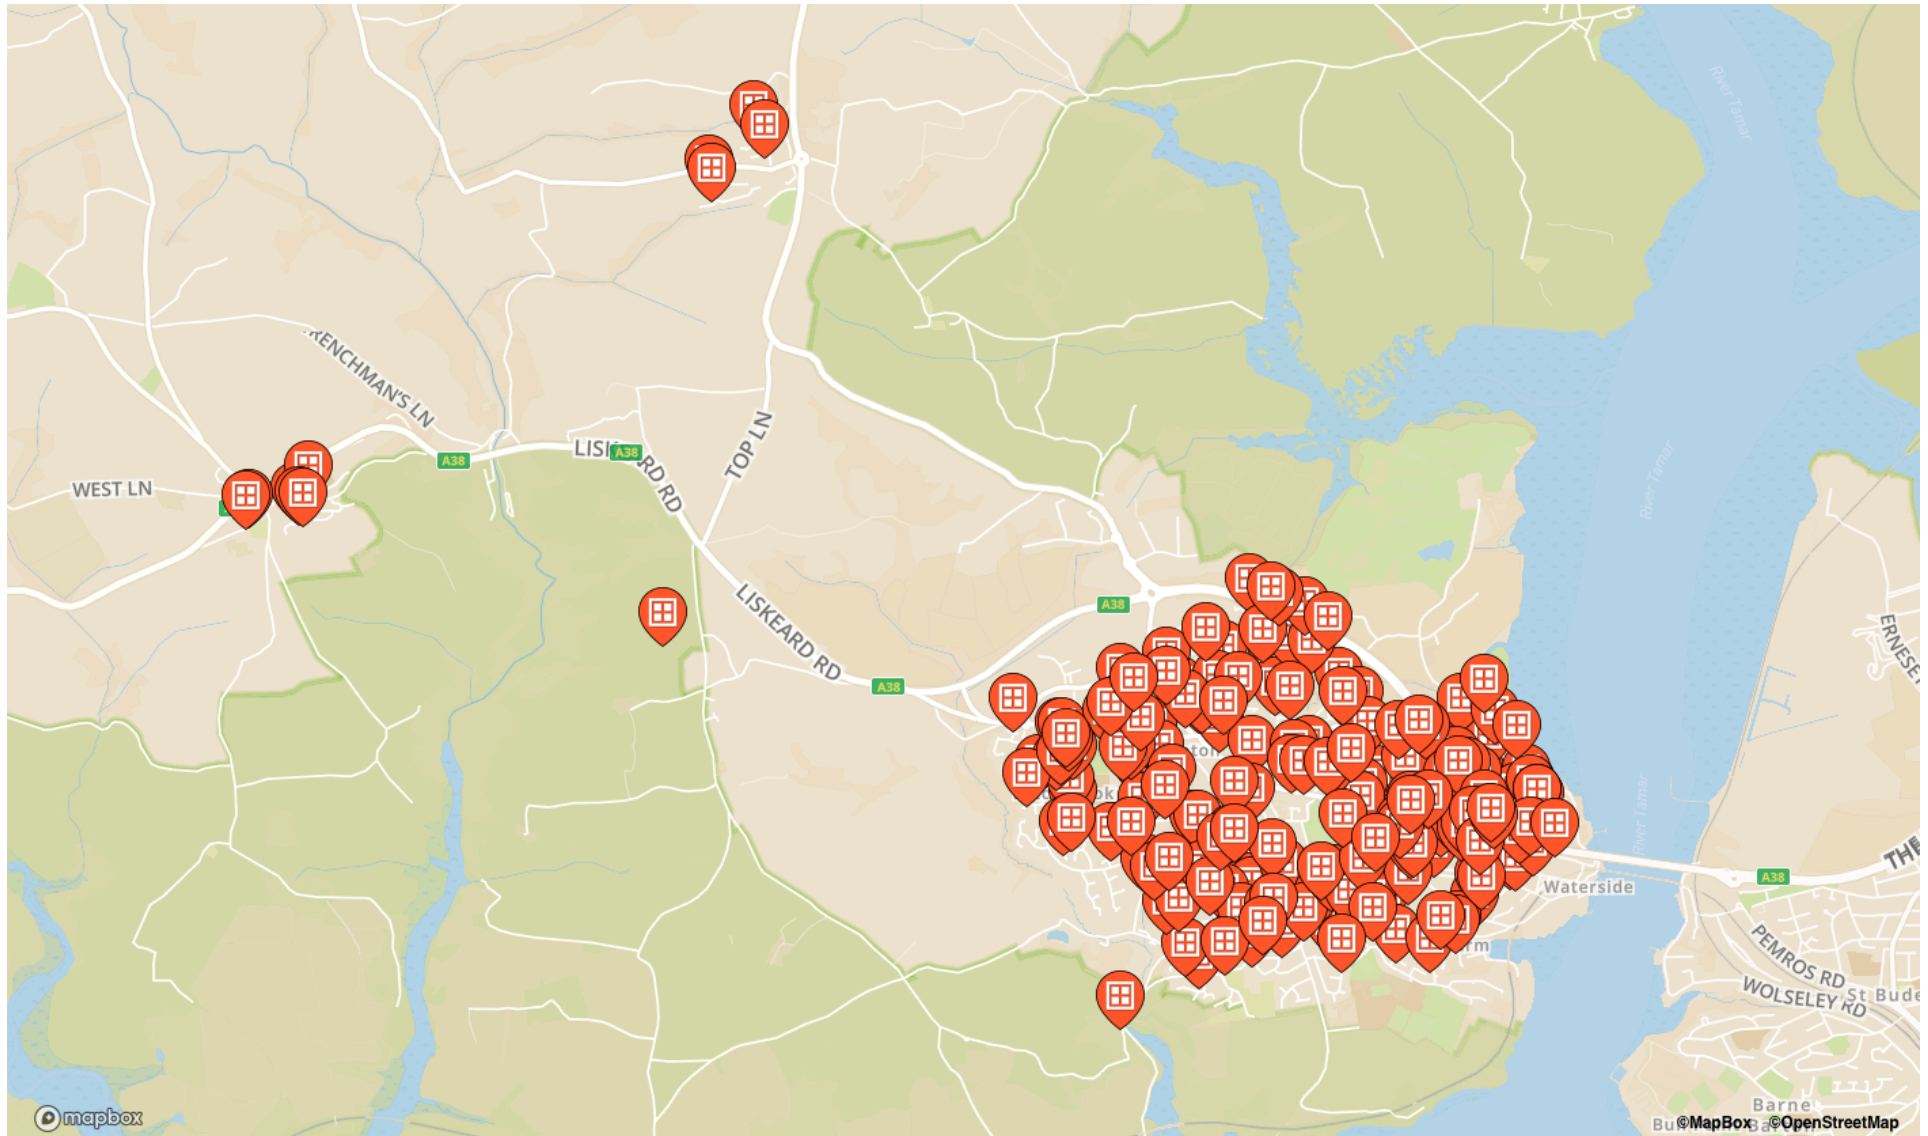

Saltash Window Wanderland 2020

5-7 Dec 2020, 5pm - 8pm