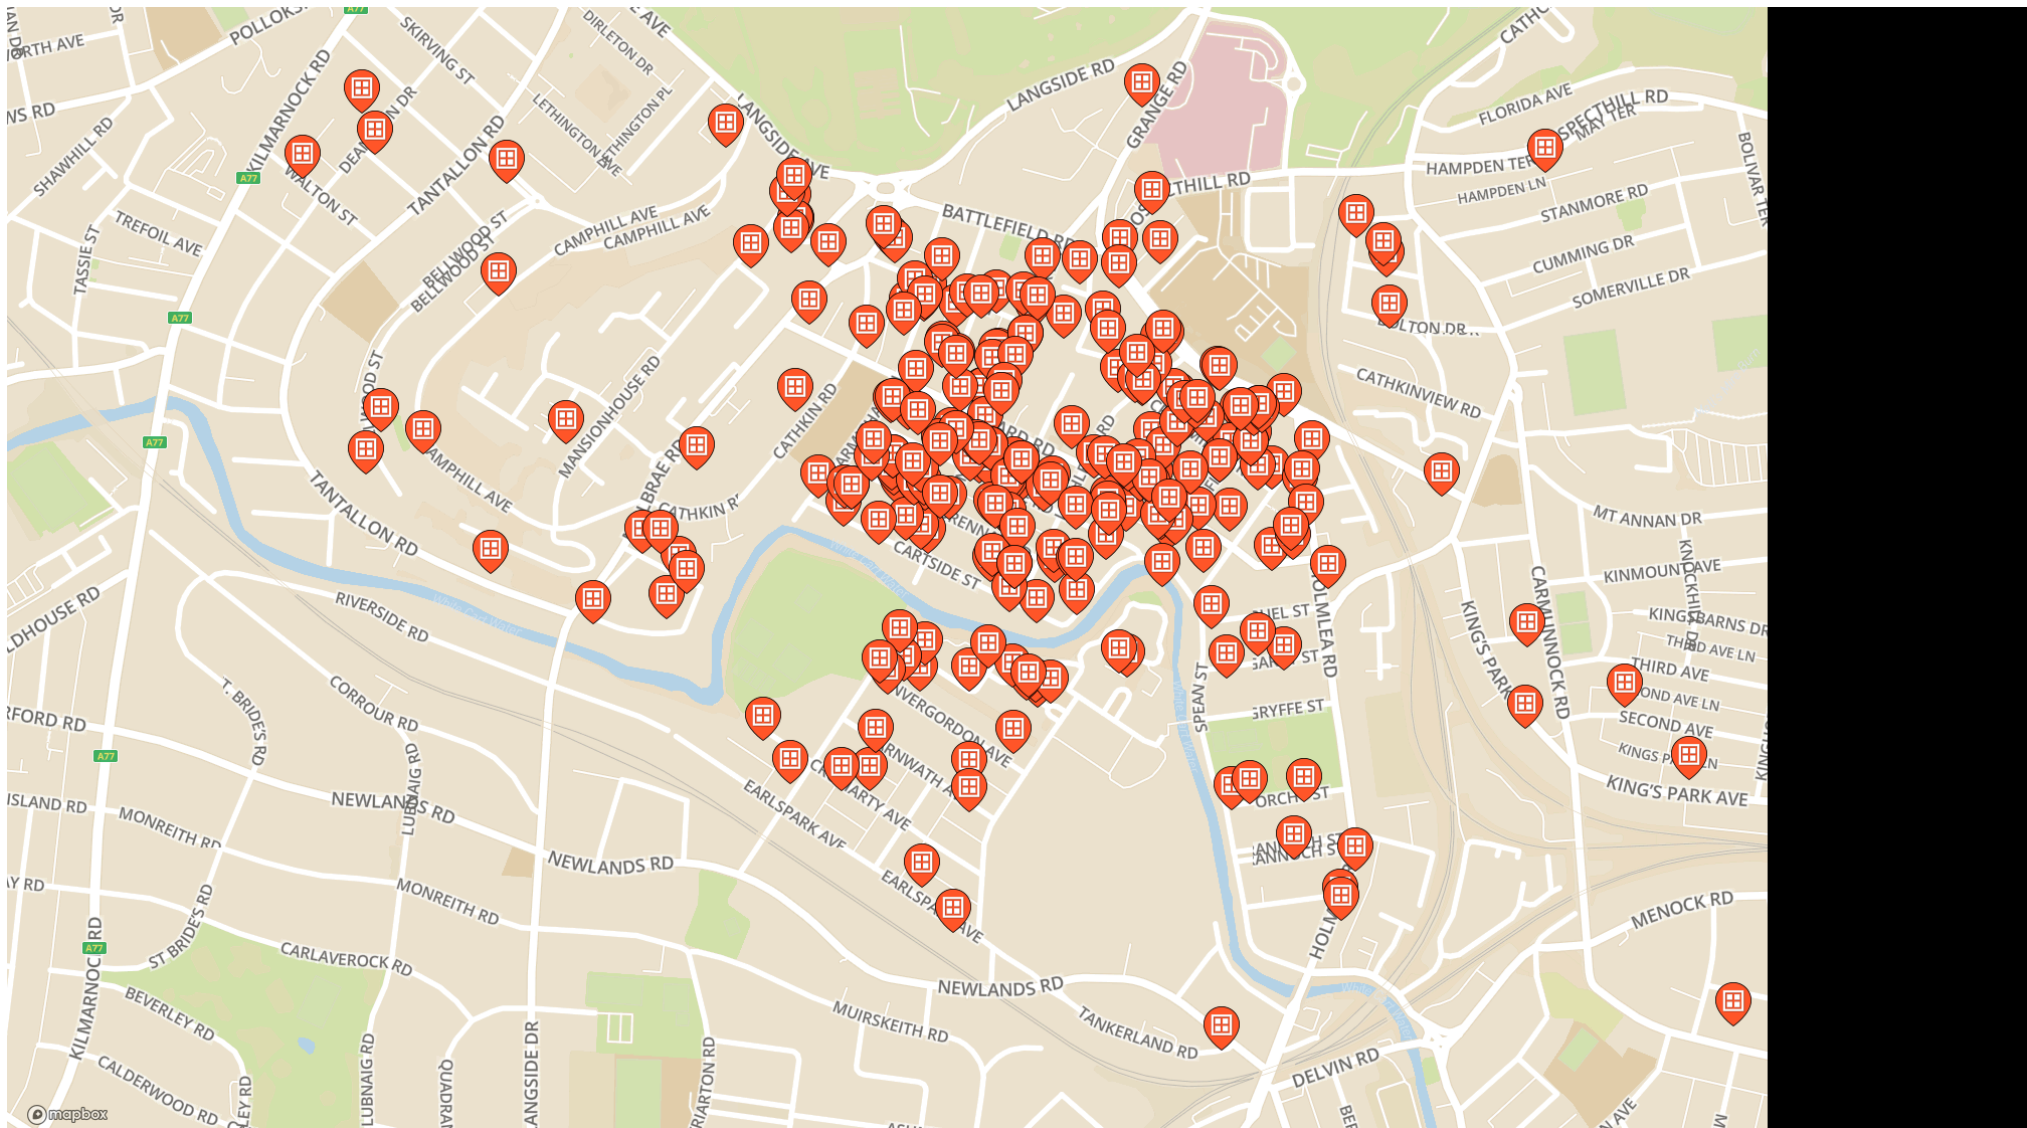

Battlefield, Glasgow 2020

25-26 Oct 2020, 6pm - 9pm