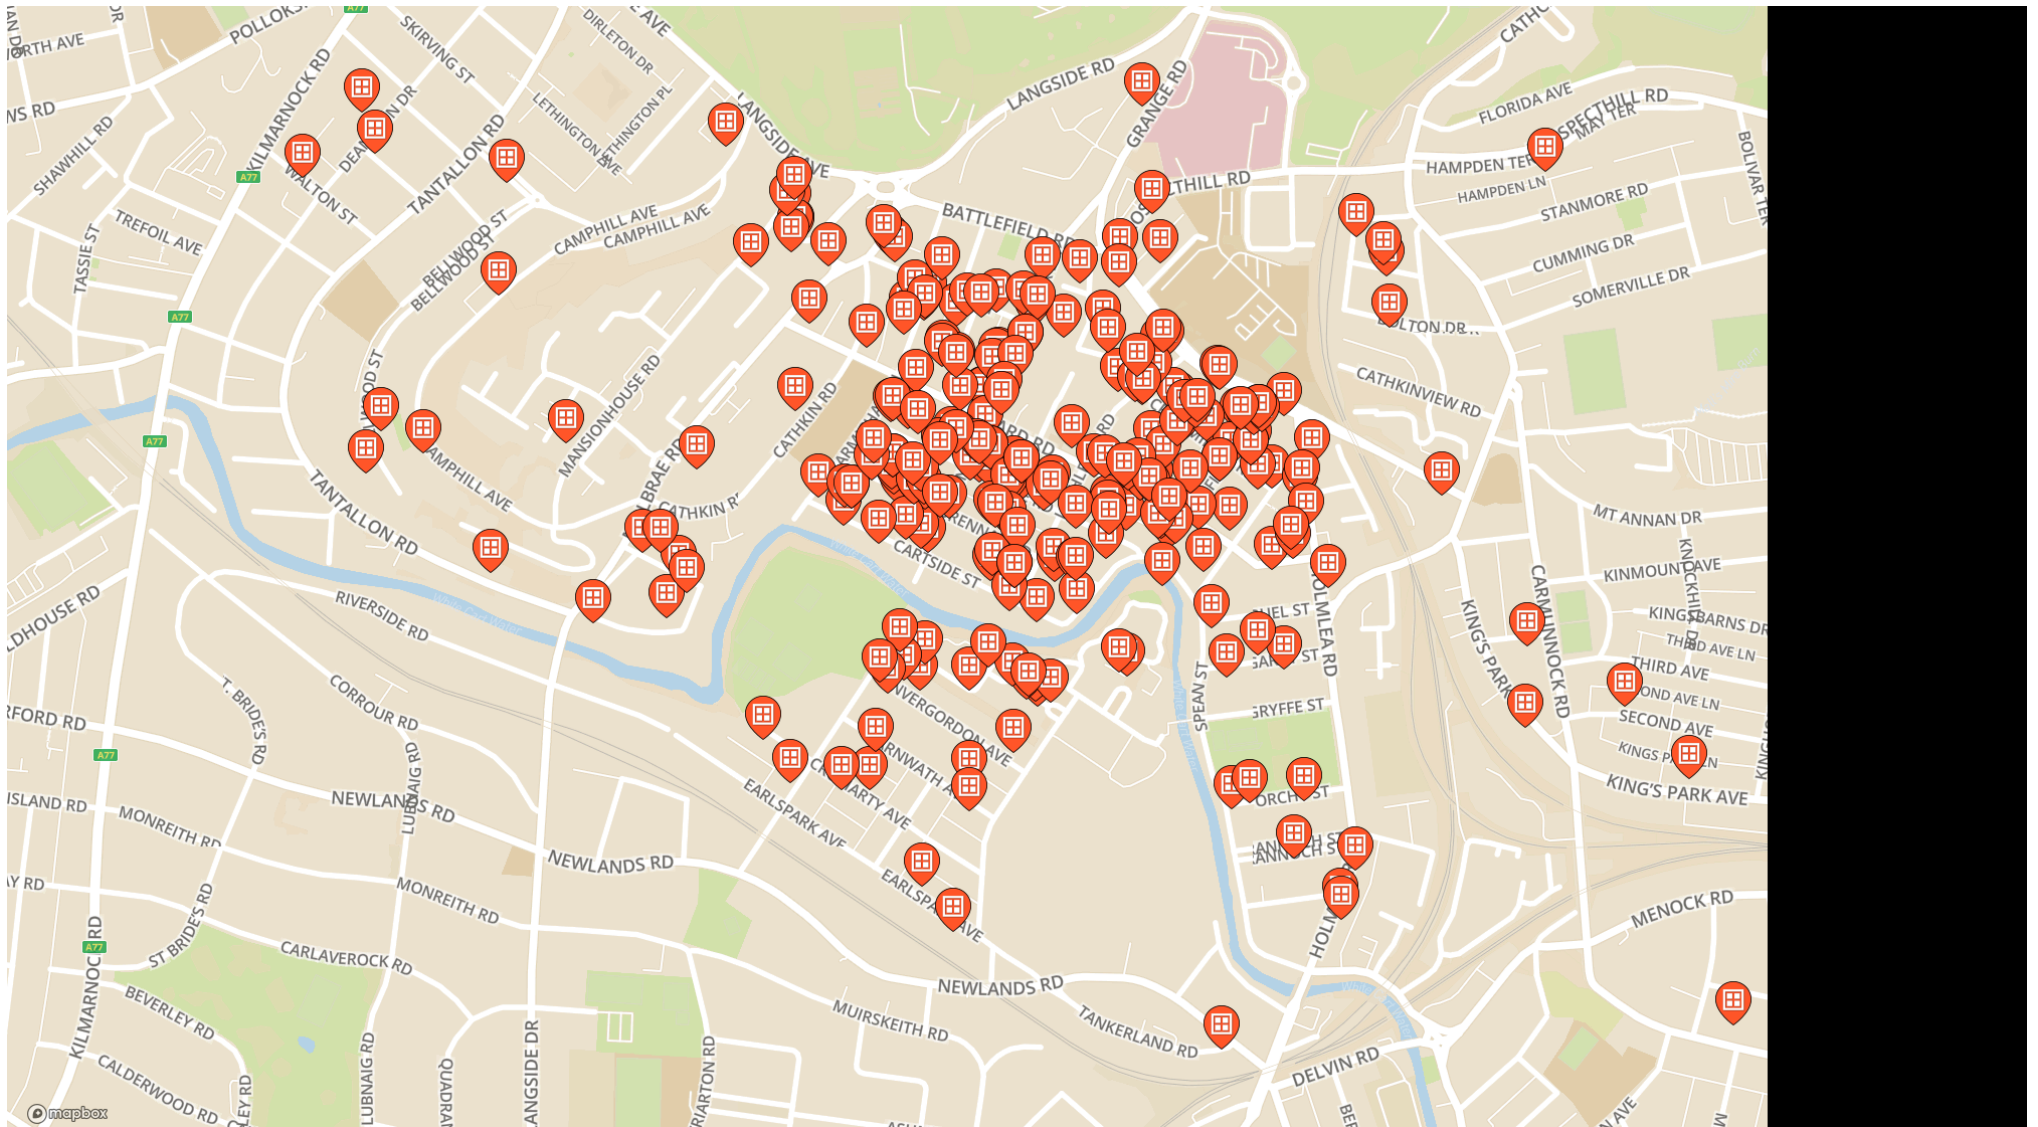

Battlefield, Glasgow 2020

25-26 Oct 2020, 6pm - 9pm