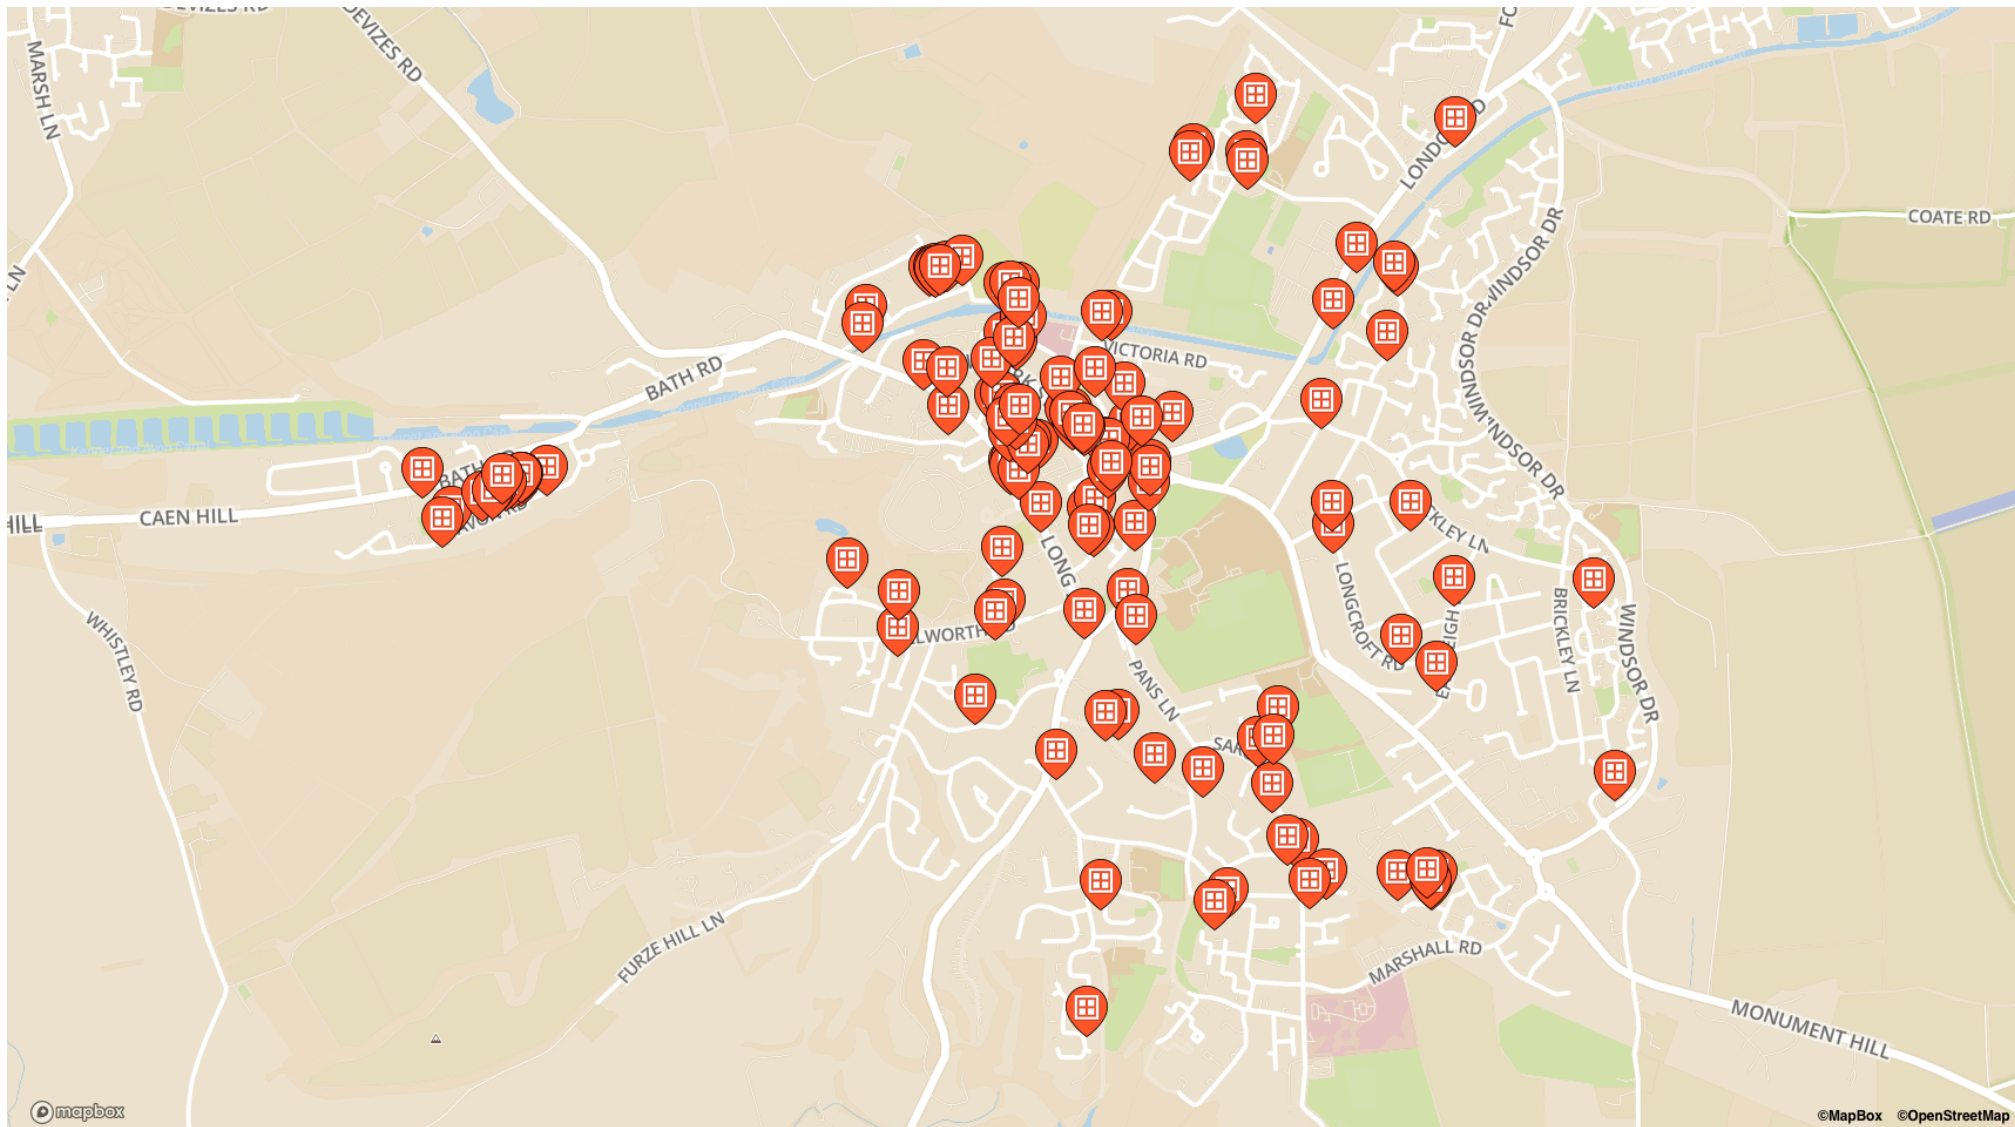

Devizes Window Wanderland 2020

27-29 Nov 2020, 17:30 - 21:00

Devizes Window Wanderland 2020

27-29 Nov 2020, 17:30 - 21:00

Windows on the map

38 New Park St

Rangbourne Pet Care (38 New Park St)

4 Hillworth House Hillworth Road

11A / 27

Charles Morrison Close

20

Chivers Road

33

Commercial Road

15 / 29

Coppers Road

21

Couch Lane

Canal Trip Boat / White Horse Boats (Moonshine) / The Little Eco Shop (The Little Eco Shop) / Kingfisher Cafe (The Wharf) / Avon Trophies (Wharfside)

Devizes

Urban Rustics (7 Old Swan Yard)

Eastleigh Road

The Breach

7 / 27 / 30

The Market Place

Goughs Solicitors (30) / Times Square (35 Market Place) / 42 / DOCA (The Shambles)

The Moorlands

8

Tintern Road

6