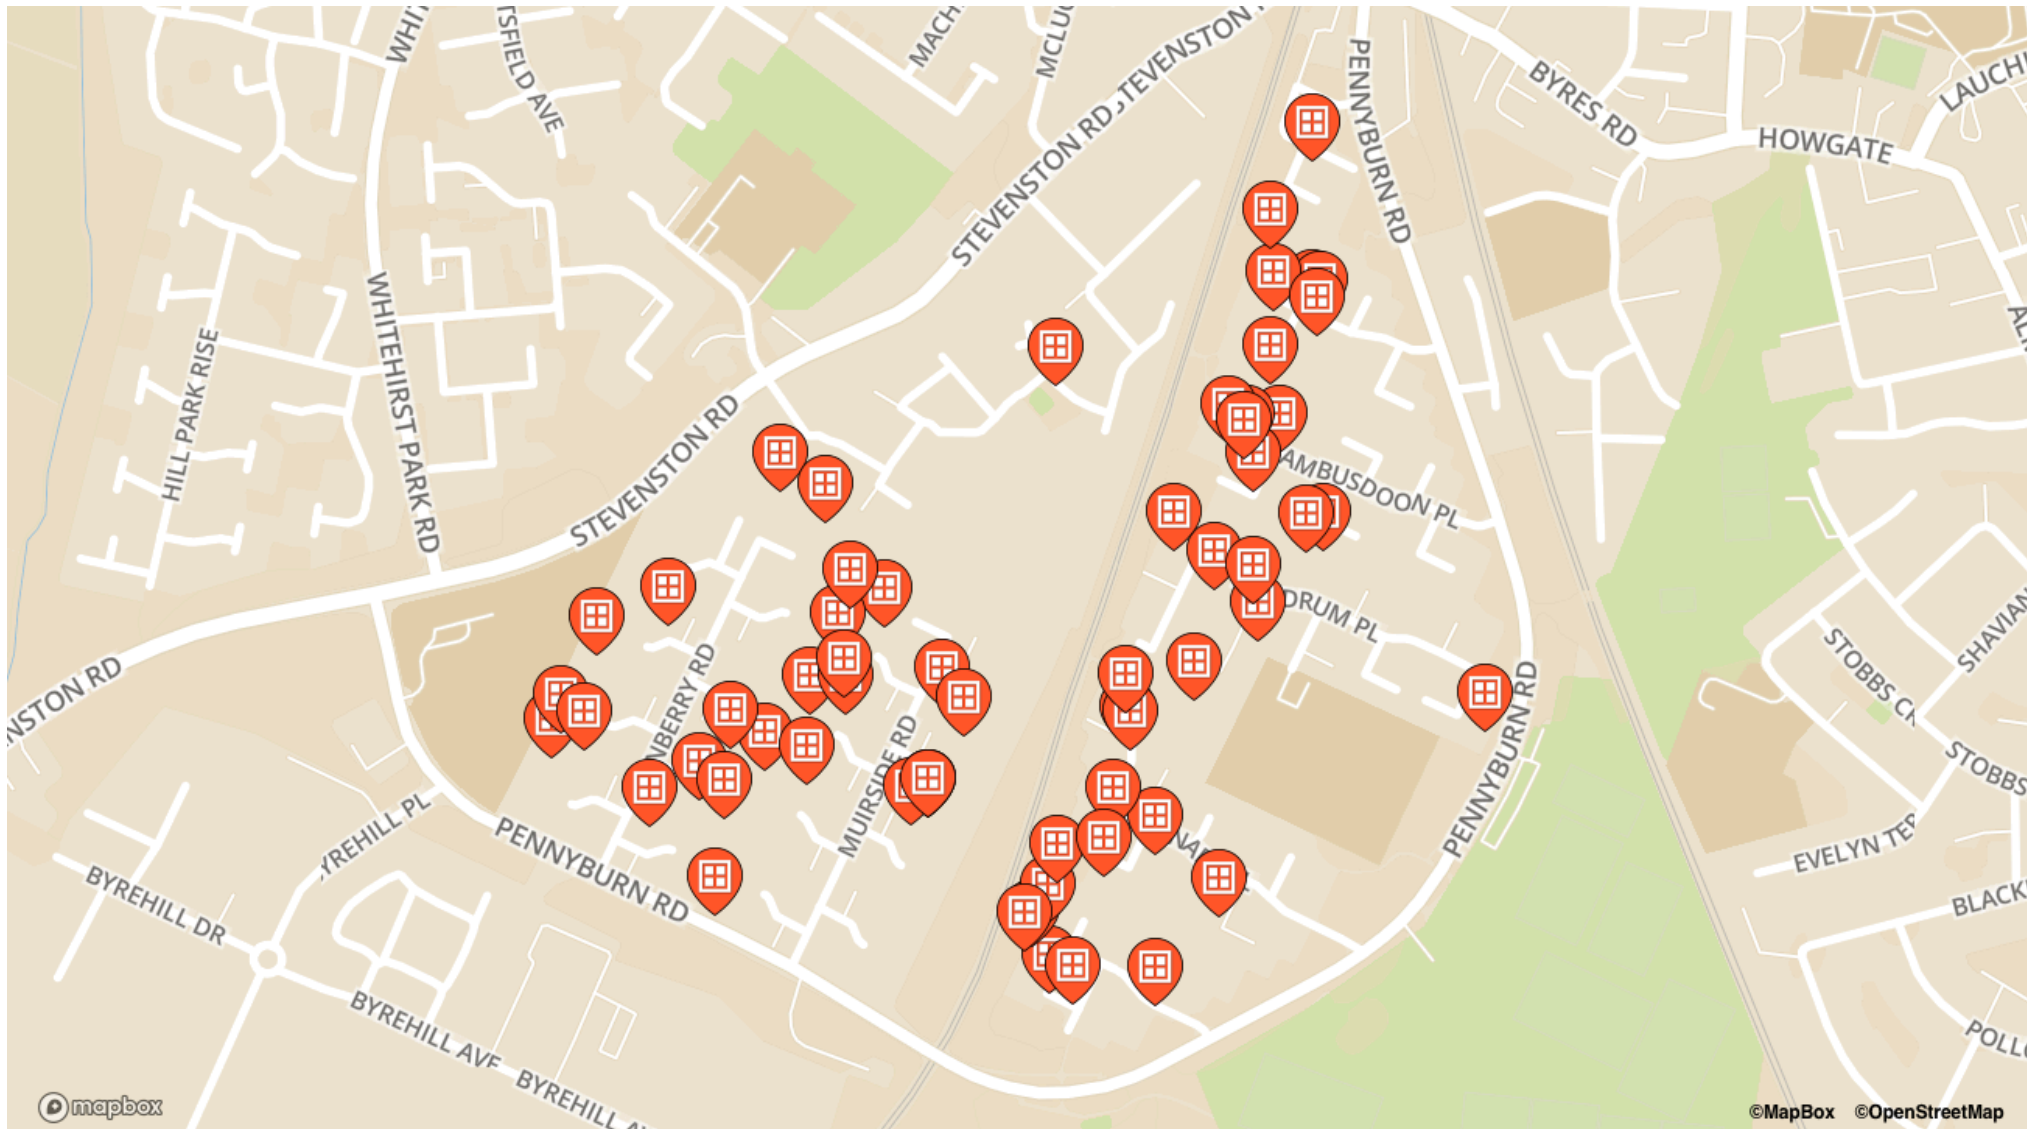

Pennyburn (Kilwinning) 2021

6-7 Mar 2021, 1pm - 8.30pm