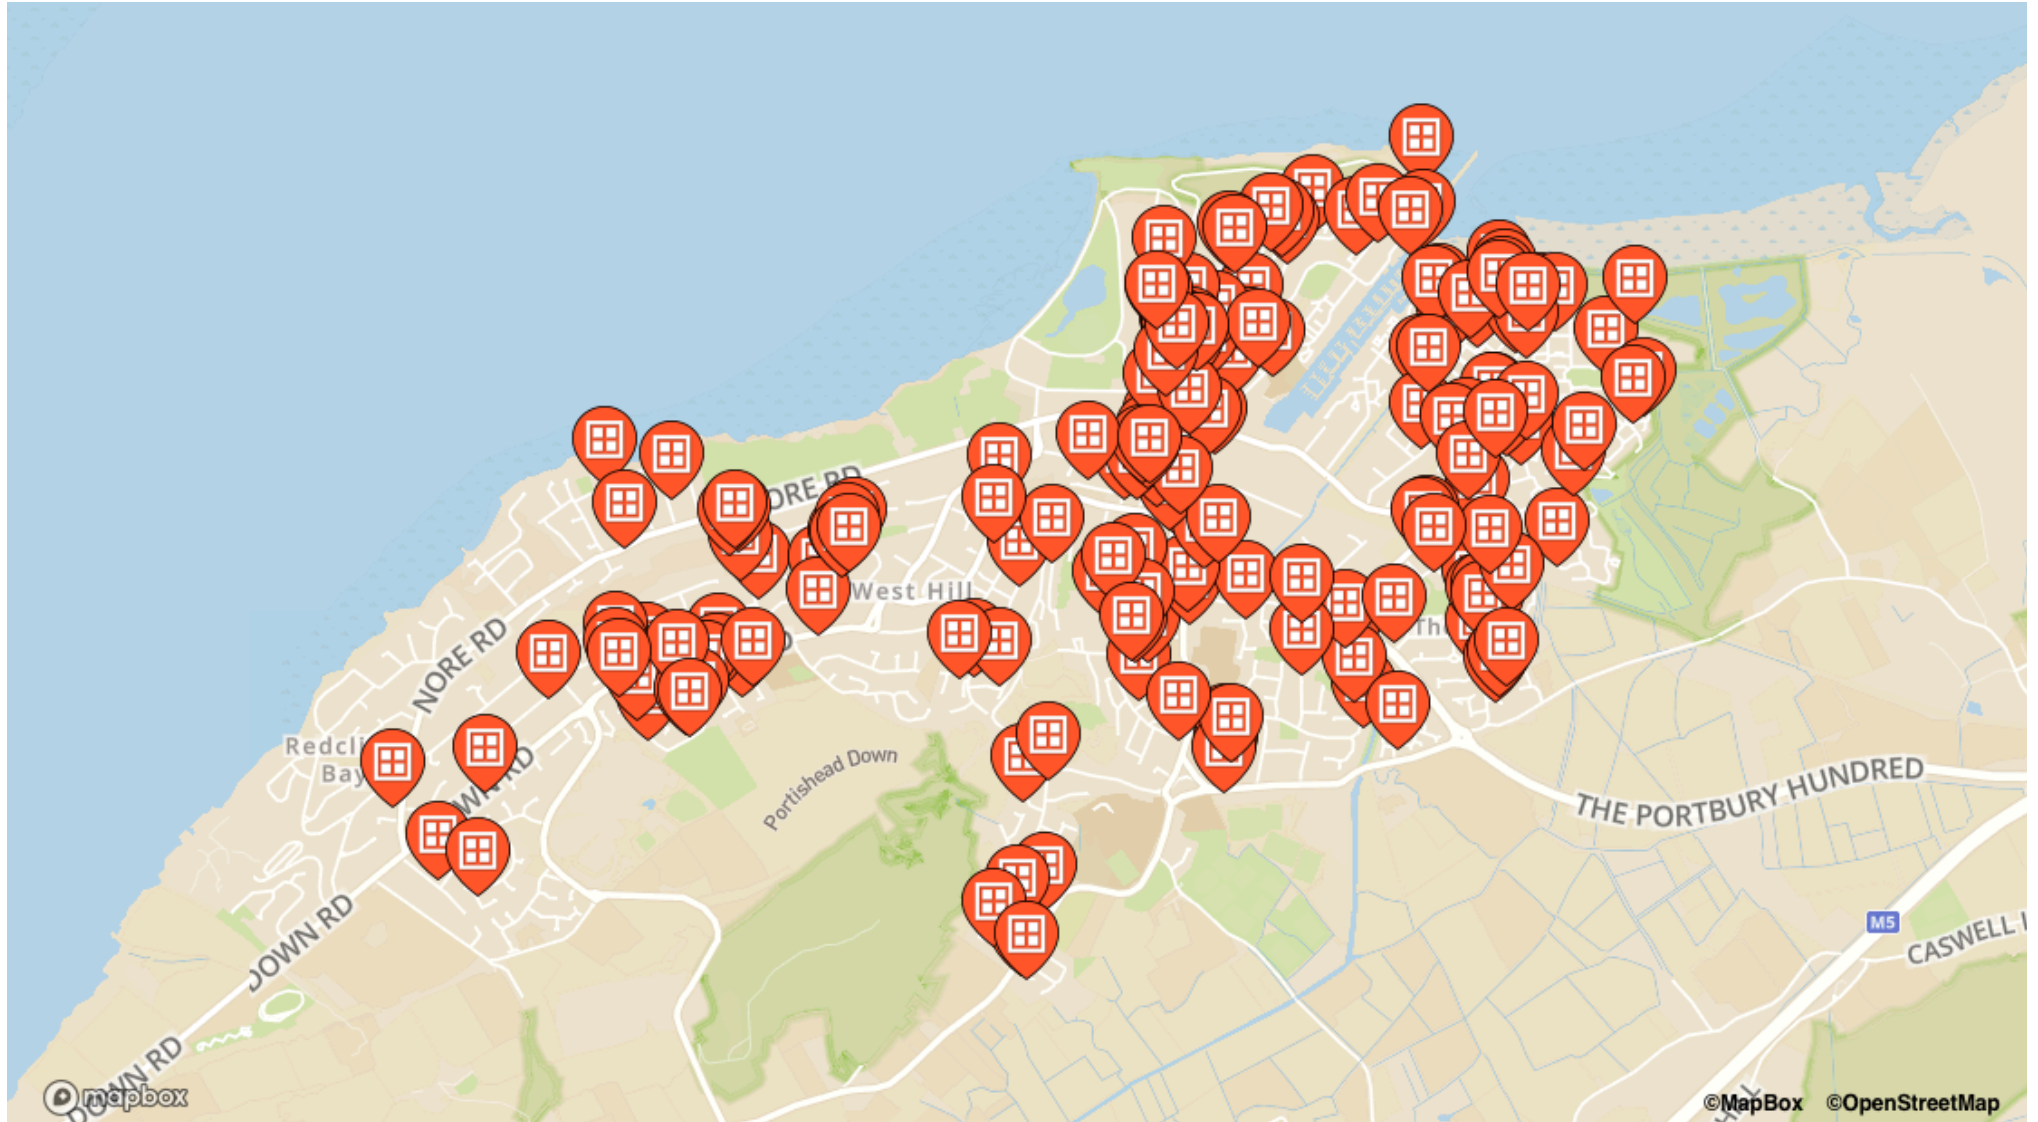

Portishead 2021

6-7 Mar 2021, 5.30 to 9.00pm