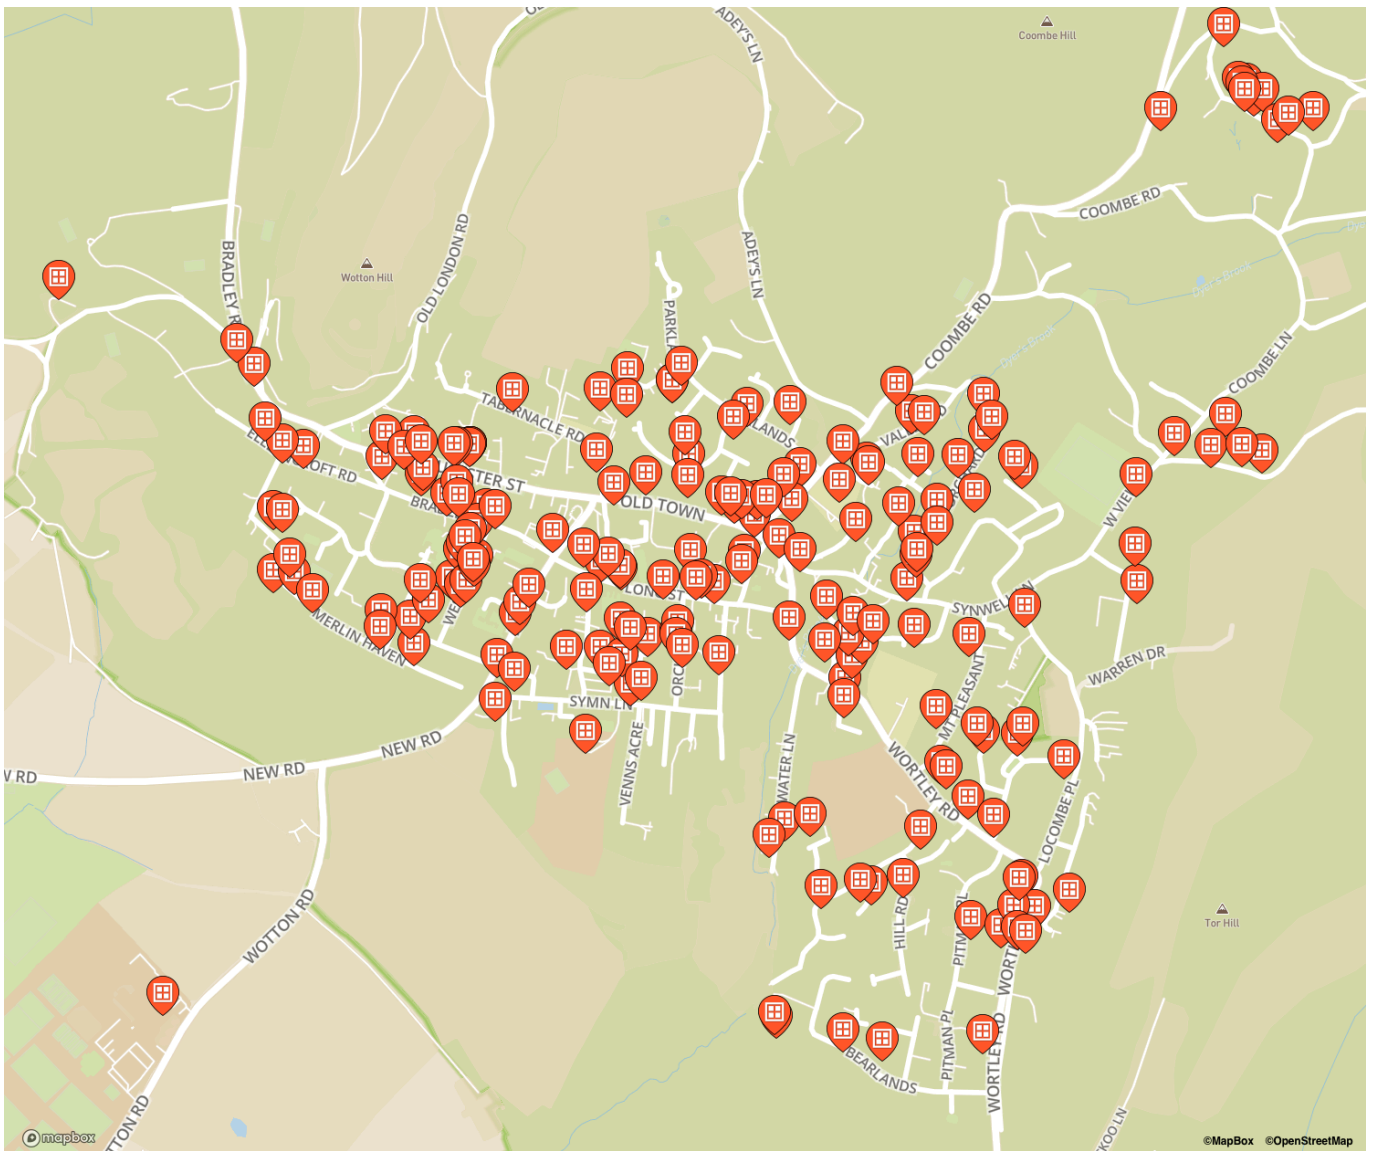

Wotton under Edge 2021

5-14 Feb 2021, 5pm-10pm

Wotton under Edge 2021

5-14 Feb 2021, 5pm-10pm

Windows on the map

1 Tabernacle Pitch

Long View House

23 westfields

23

Bearlands

13 / Cotswold Craft (69) / 72

Beaumont Row, Symn Lane

6

Beaumont Square

2 / 7

Beechwood Grove

Culverhay

4&5 / 7 / Culverhay House / Old Bluecoat School, 9 / The Court

Dauncey close

10 / 13

Dryleaze

15 / 18 / 25 / 26

Durn's Road

5 / 12

Dyersbrook

1

Ellerncroft Road

9

FOUNTAIN CRESCENT

None (11)

Fountain Crescent

2 / 26 / 30