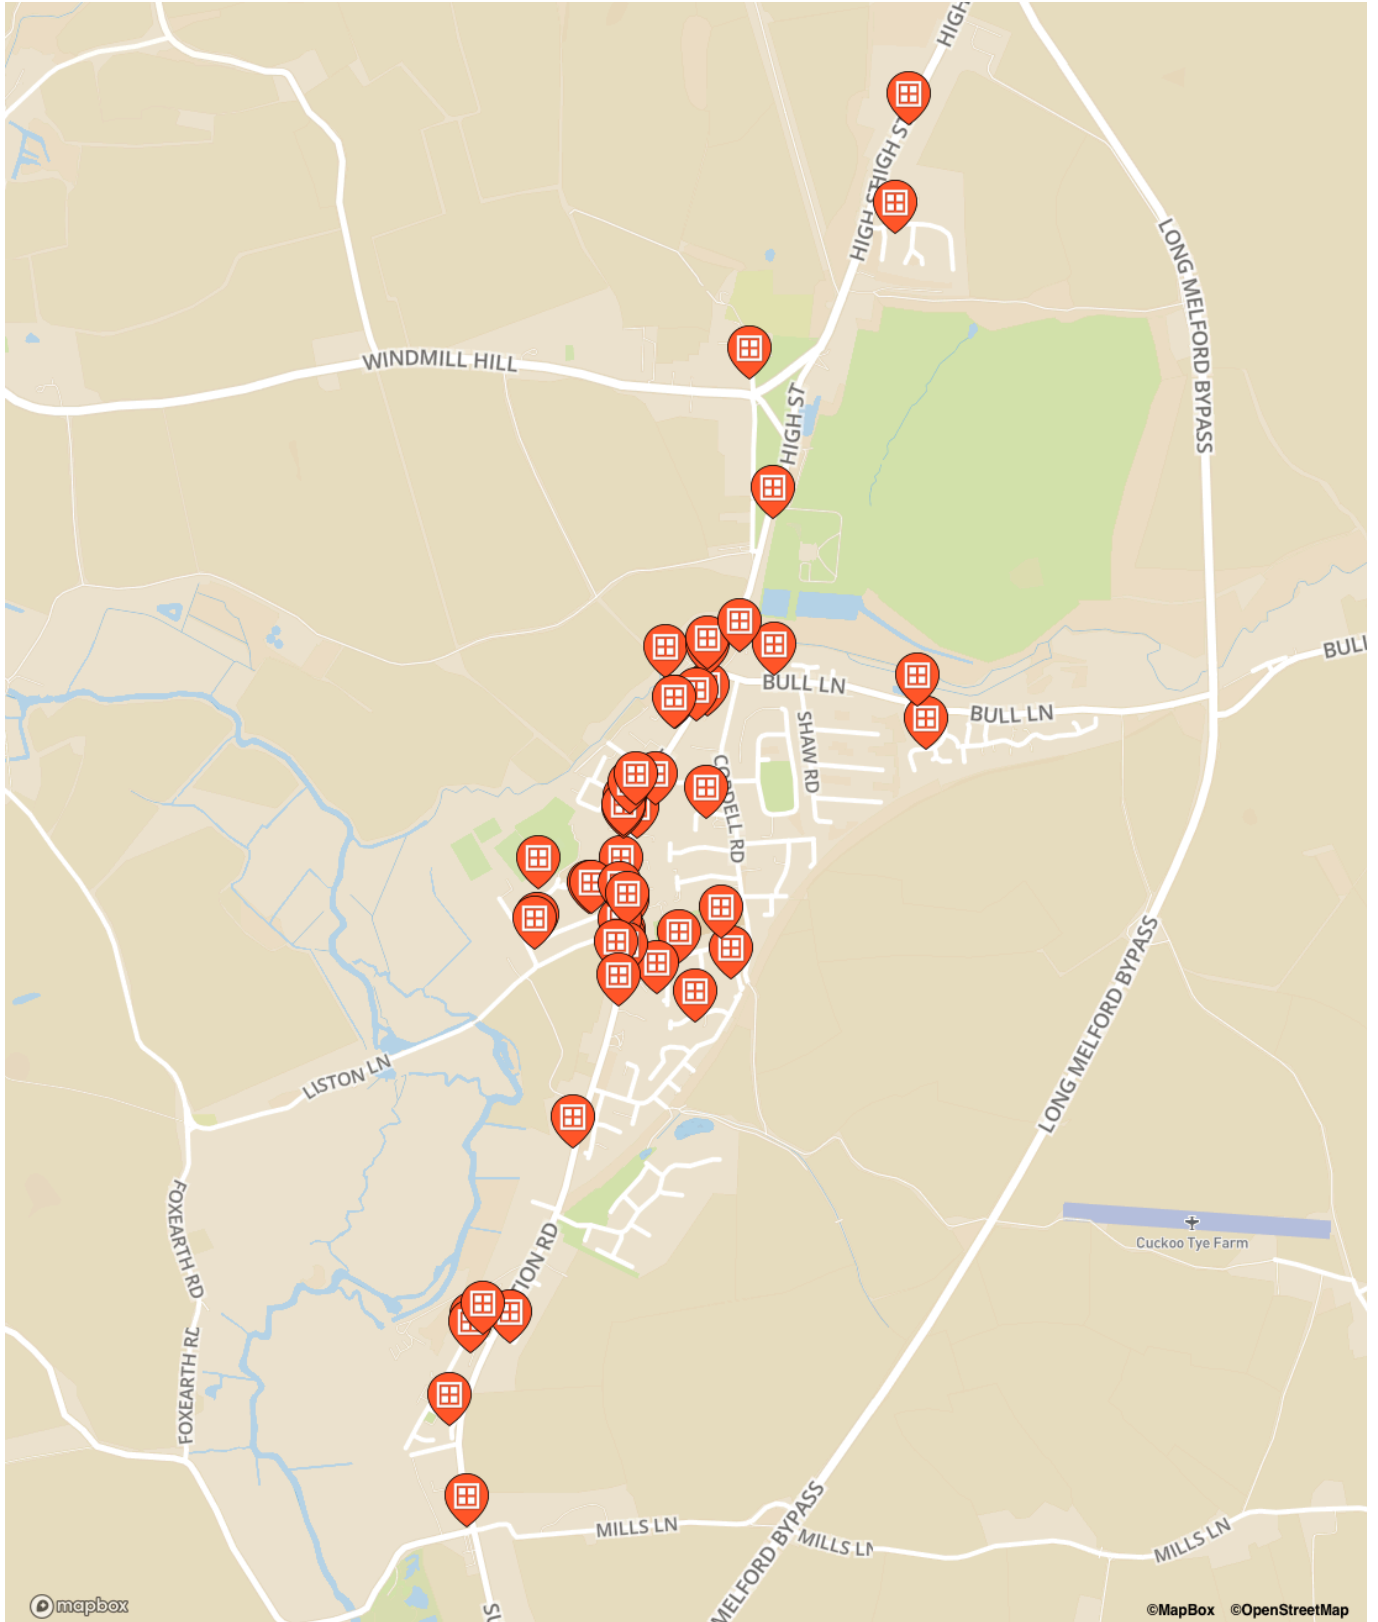

Long Melford Remembrance Trail

7-11 Nov 2020, 5:30pm - 8:30pm