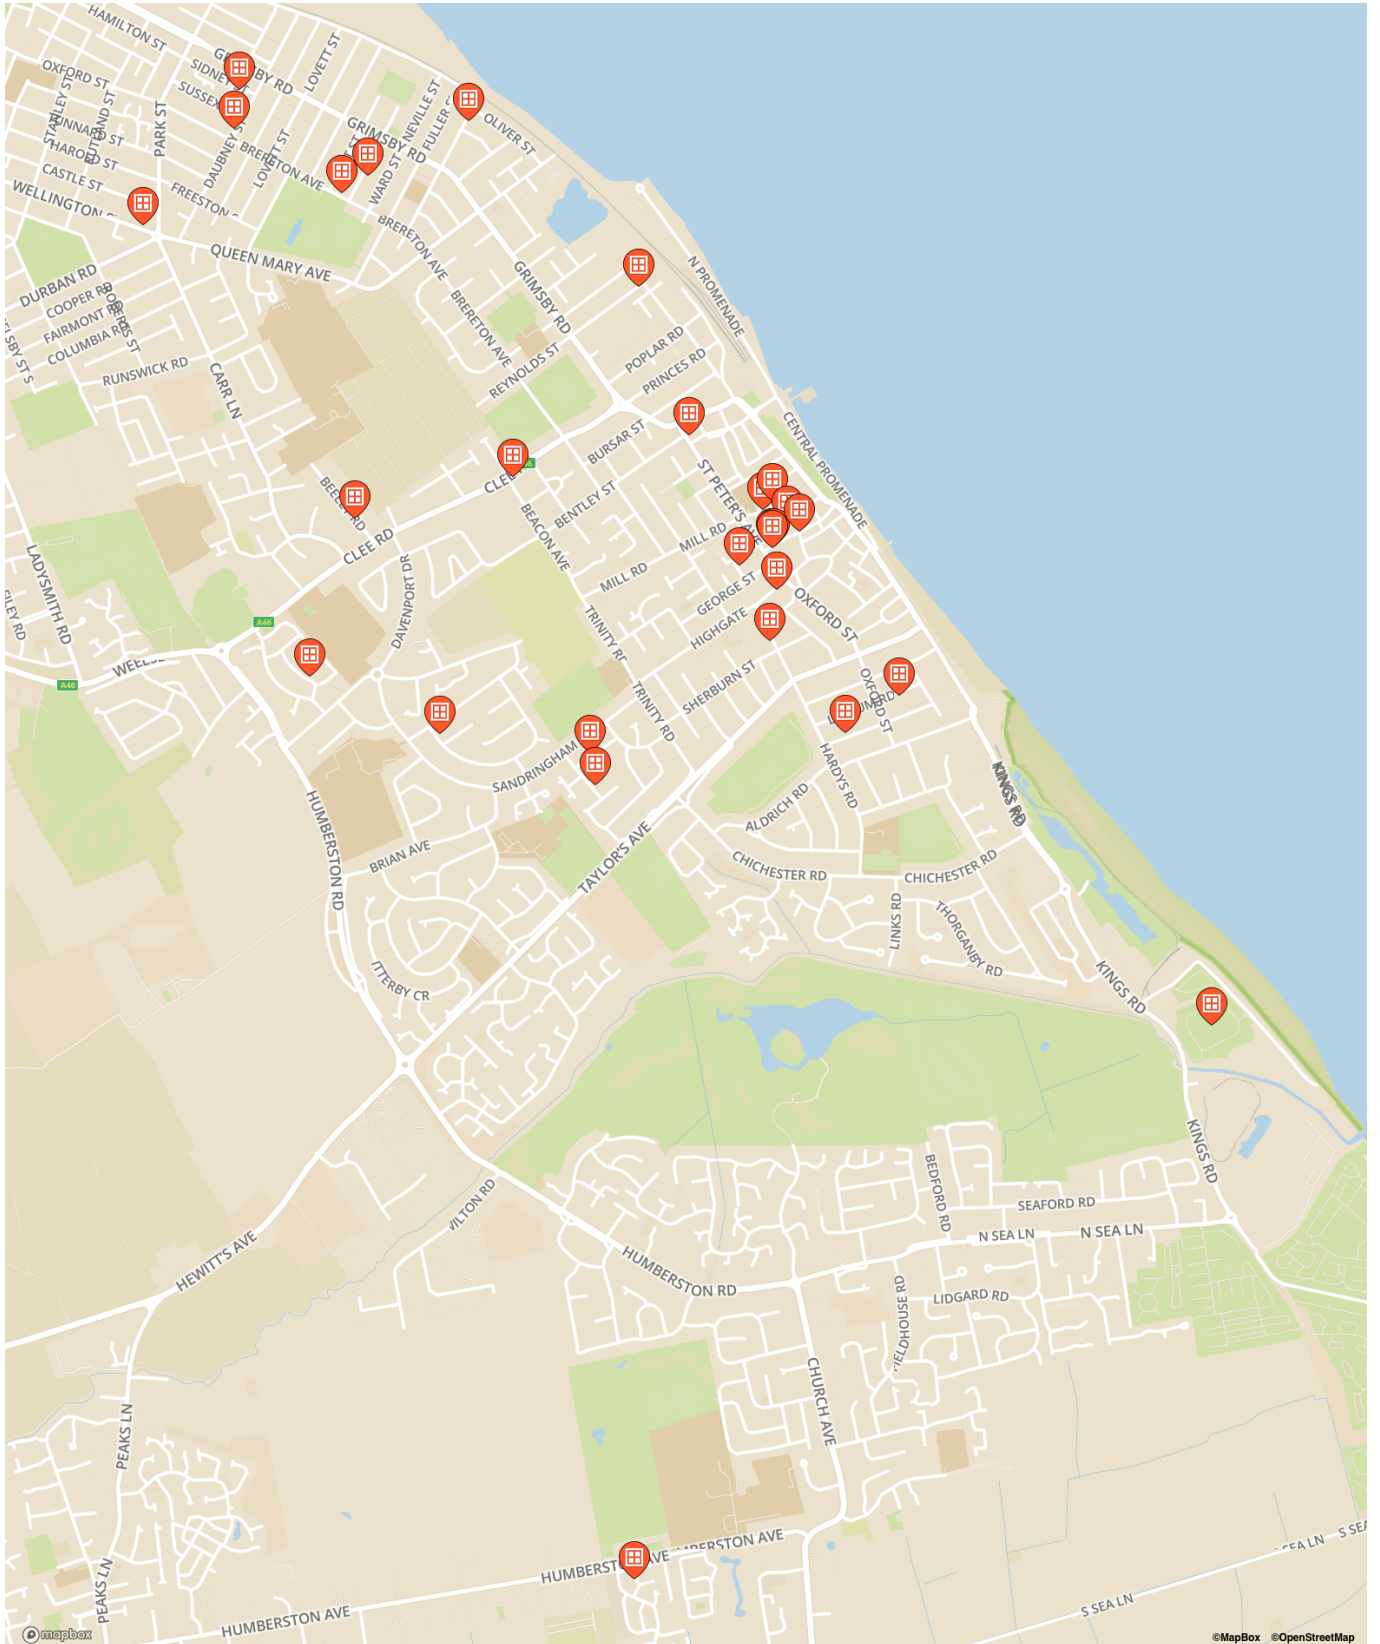

Cleethorpes Window Wanderland 2020

10-13 Dec 2020, 5pm - 9pm