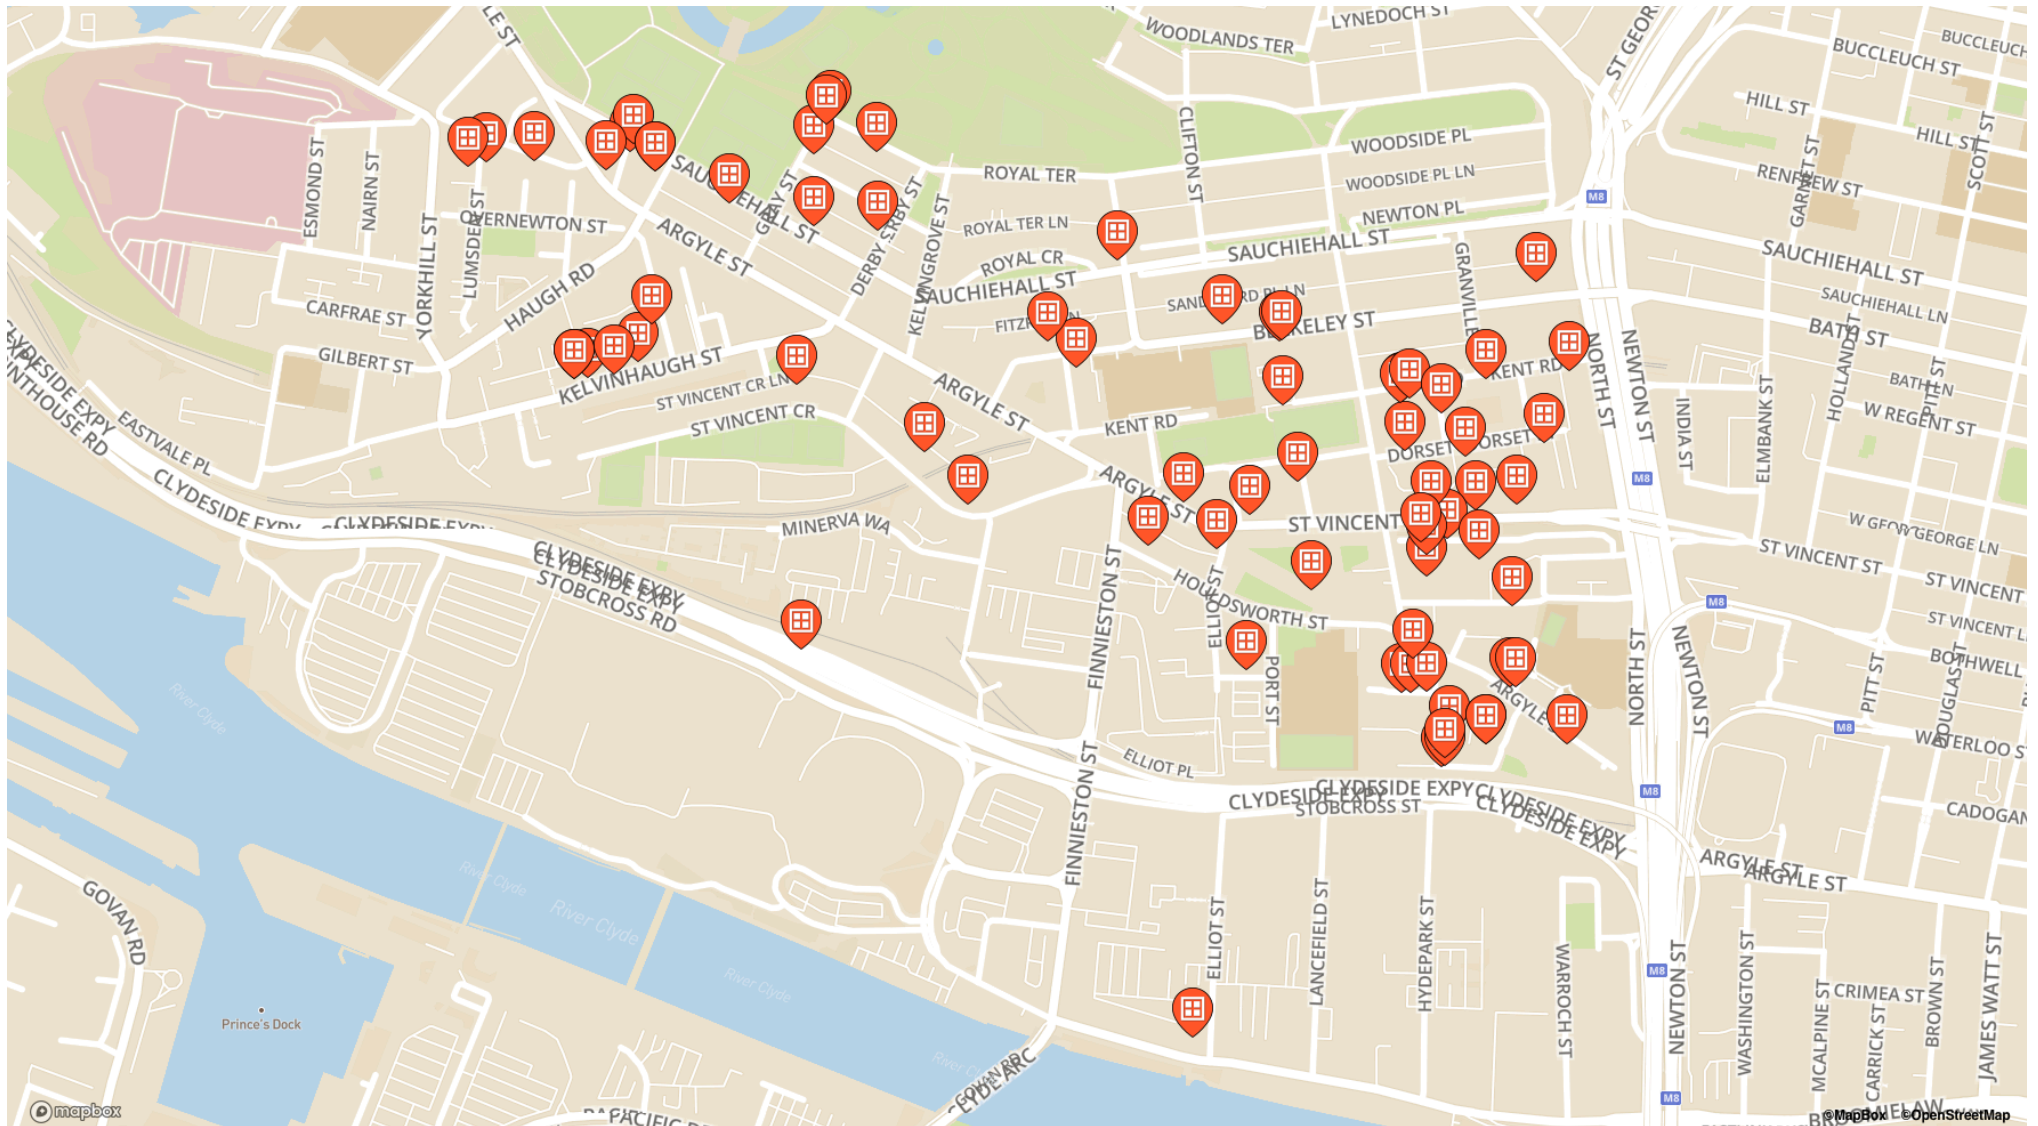

Anderston Hallowe'en Window Wanderland

31 Oct 2020, 4.30pm - 8.30pm

Anderston Hallowe'en Window Wanderland

31 Oct 2020, 4.30pm - 8.30pm

Windows on the map

11 Kent Road

- 1/2, 11 Kent Road

124 Houldsworth Street

- 51 minerva court, 124 Houldsworth Street

13 Parkgrove Terrace

- 2-3, 13 Parkgrove Terrace

22 Cleveland Street

- House 32, 22 Cleveland Street

392 Saint Vincent Street

- 3/1, 392 Saint Vincent Street

8 Cranston Street

Beltane Street

- 3, Beltane Street

Berkeley Street

- 0/2 152, Berkeley Street
- 2/2 10 Berkley Street, Berkeley Street
- 117, Berkeley Street
- 218, Berkeley Street
- Flat 0/1, Berkeley Street

Breadalbane Street

- Braw Beasties illustration, 4, Breadalbane Street

Brechin Street

- 10, Brechin Street

Derby Street

- 0/1 37, Derby Street

Dorset Street

- 2/2 54, Dorset Street
- 55, Dorset Street

Elliot Street