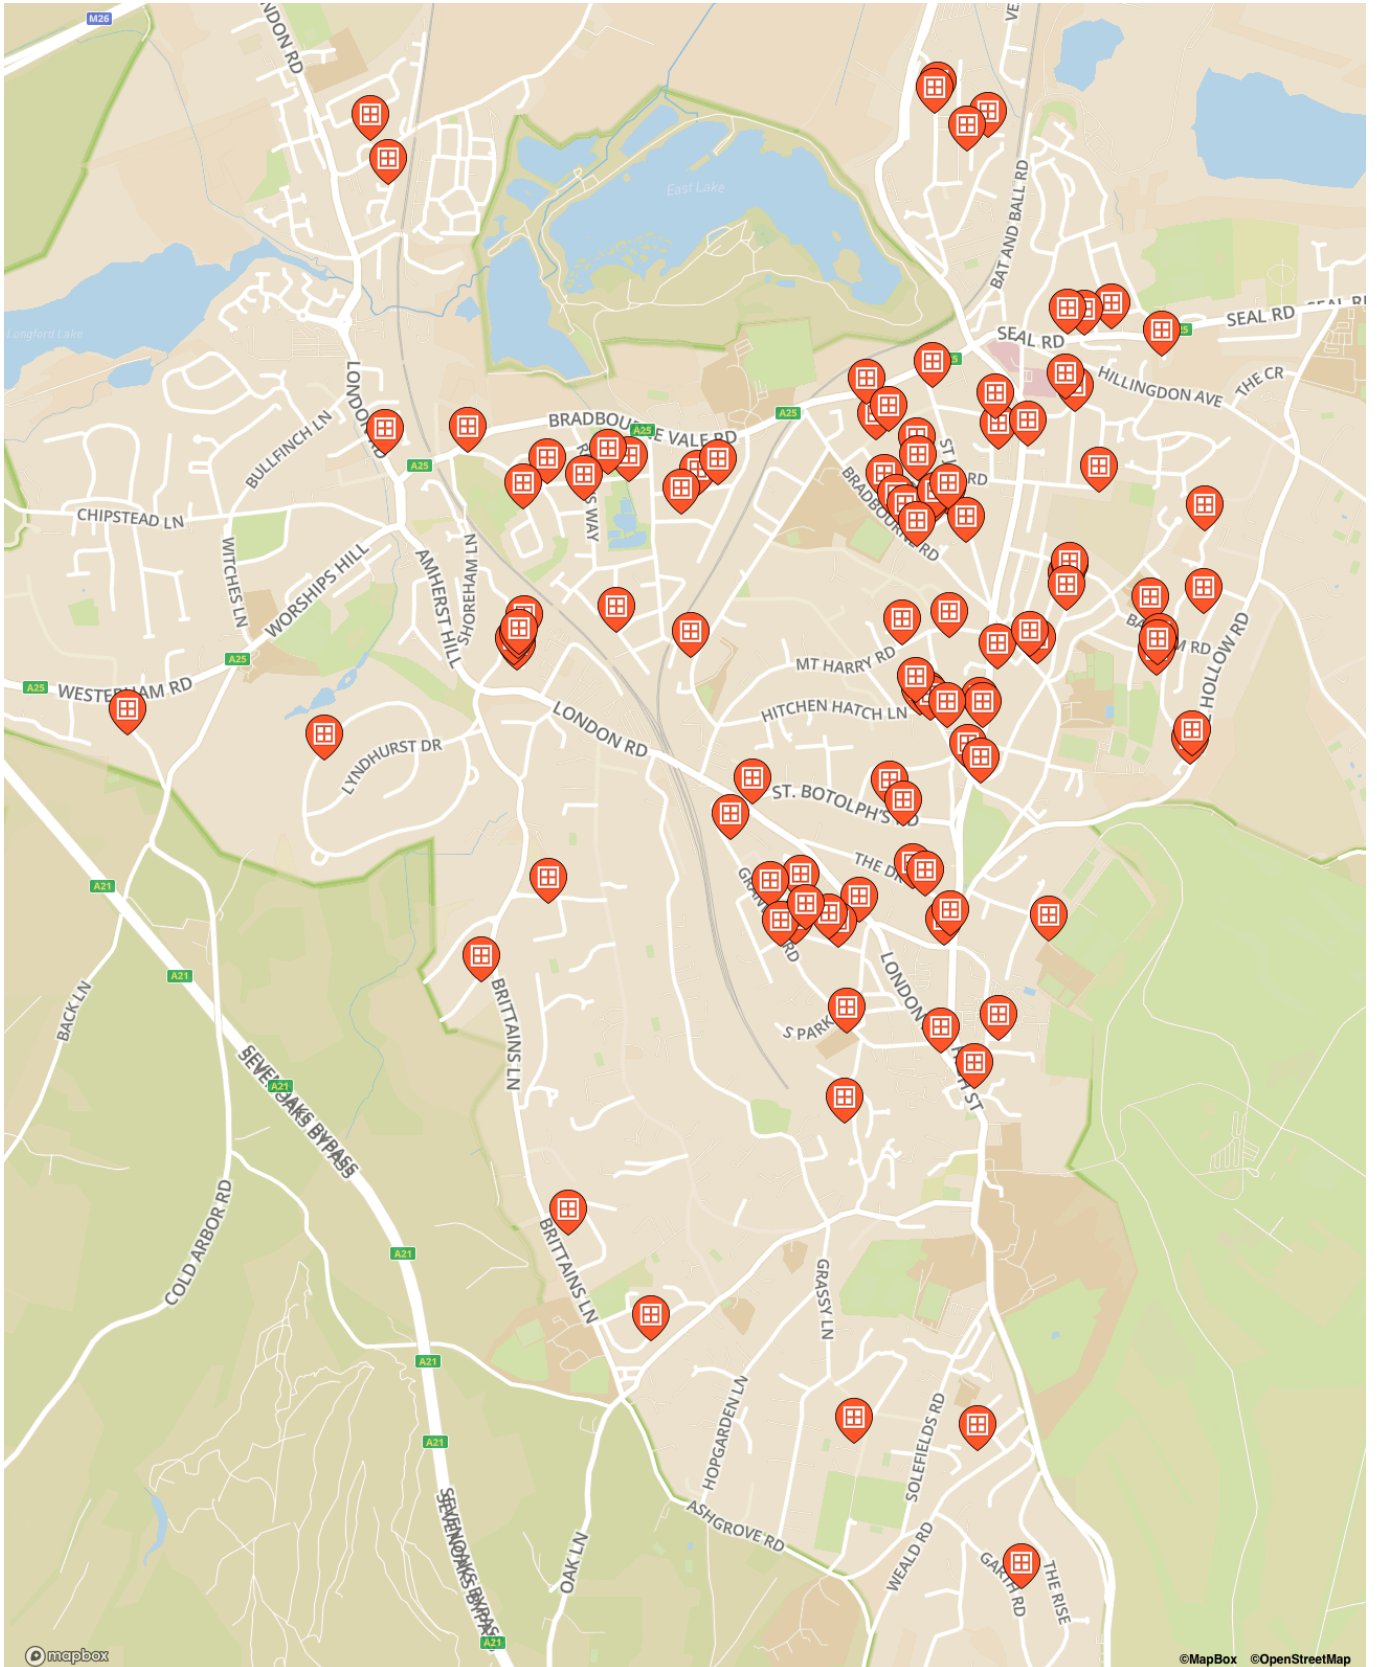

SevenoaksWindowWanderland 2020

27 Nov-31 Dec 2020, 6pm - 9pm

Sevenoaks Window Wanderland 2020

27 Nov-31 Dec 2020, 6pm - 9pm

Windows on the map

Amherst Road

2 / 5 / 18 / 30

Argyle Road

43

Bosville Drive

31

Bradbourne Park Road

49

Bradbourne Road

54 / 55 / 66

Bradbourne Vale Road

20

Golding Road

26 / 66

Gordon Road

2 / 7 / 24

Grange Road

33

Granville Road

19

Saint James's Road

51 / 55

Saint John's Road

90

Saint Johns Hill

92

Sandy Lane