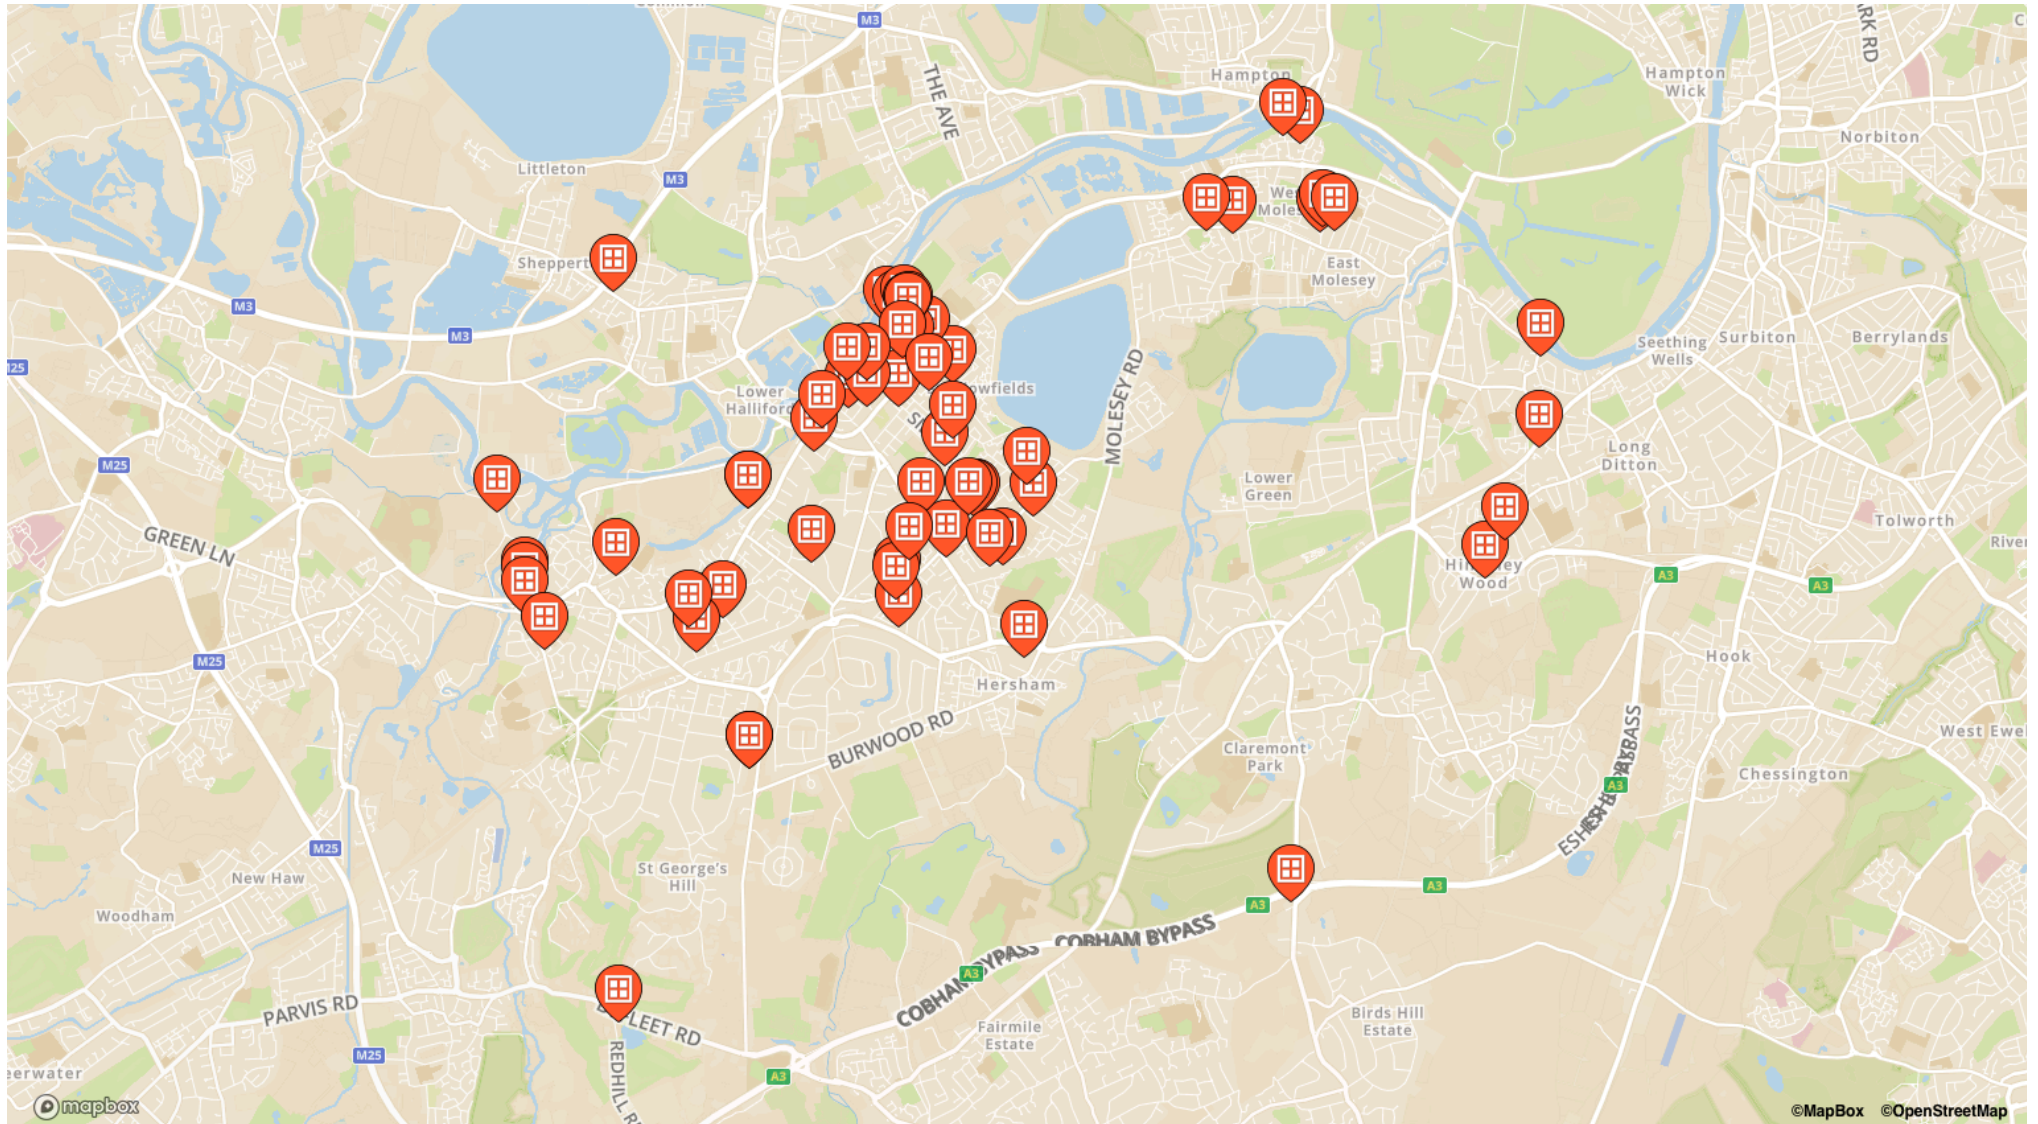

Light Up Elmbridge

9 Nov-12 Dec 2020, 5-9pm