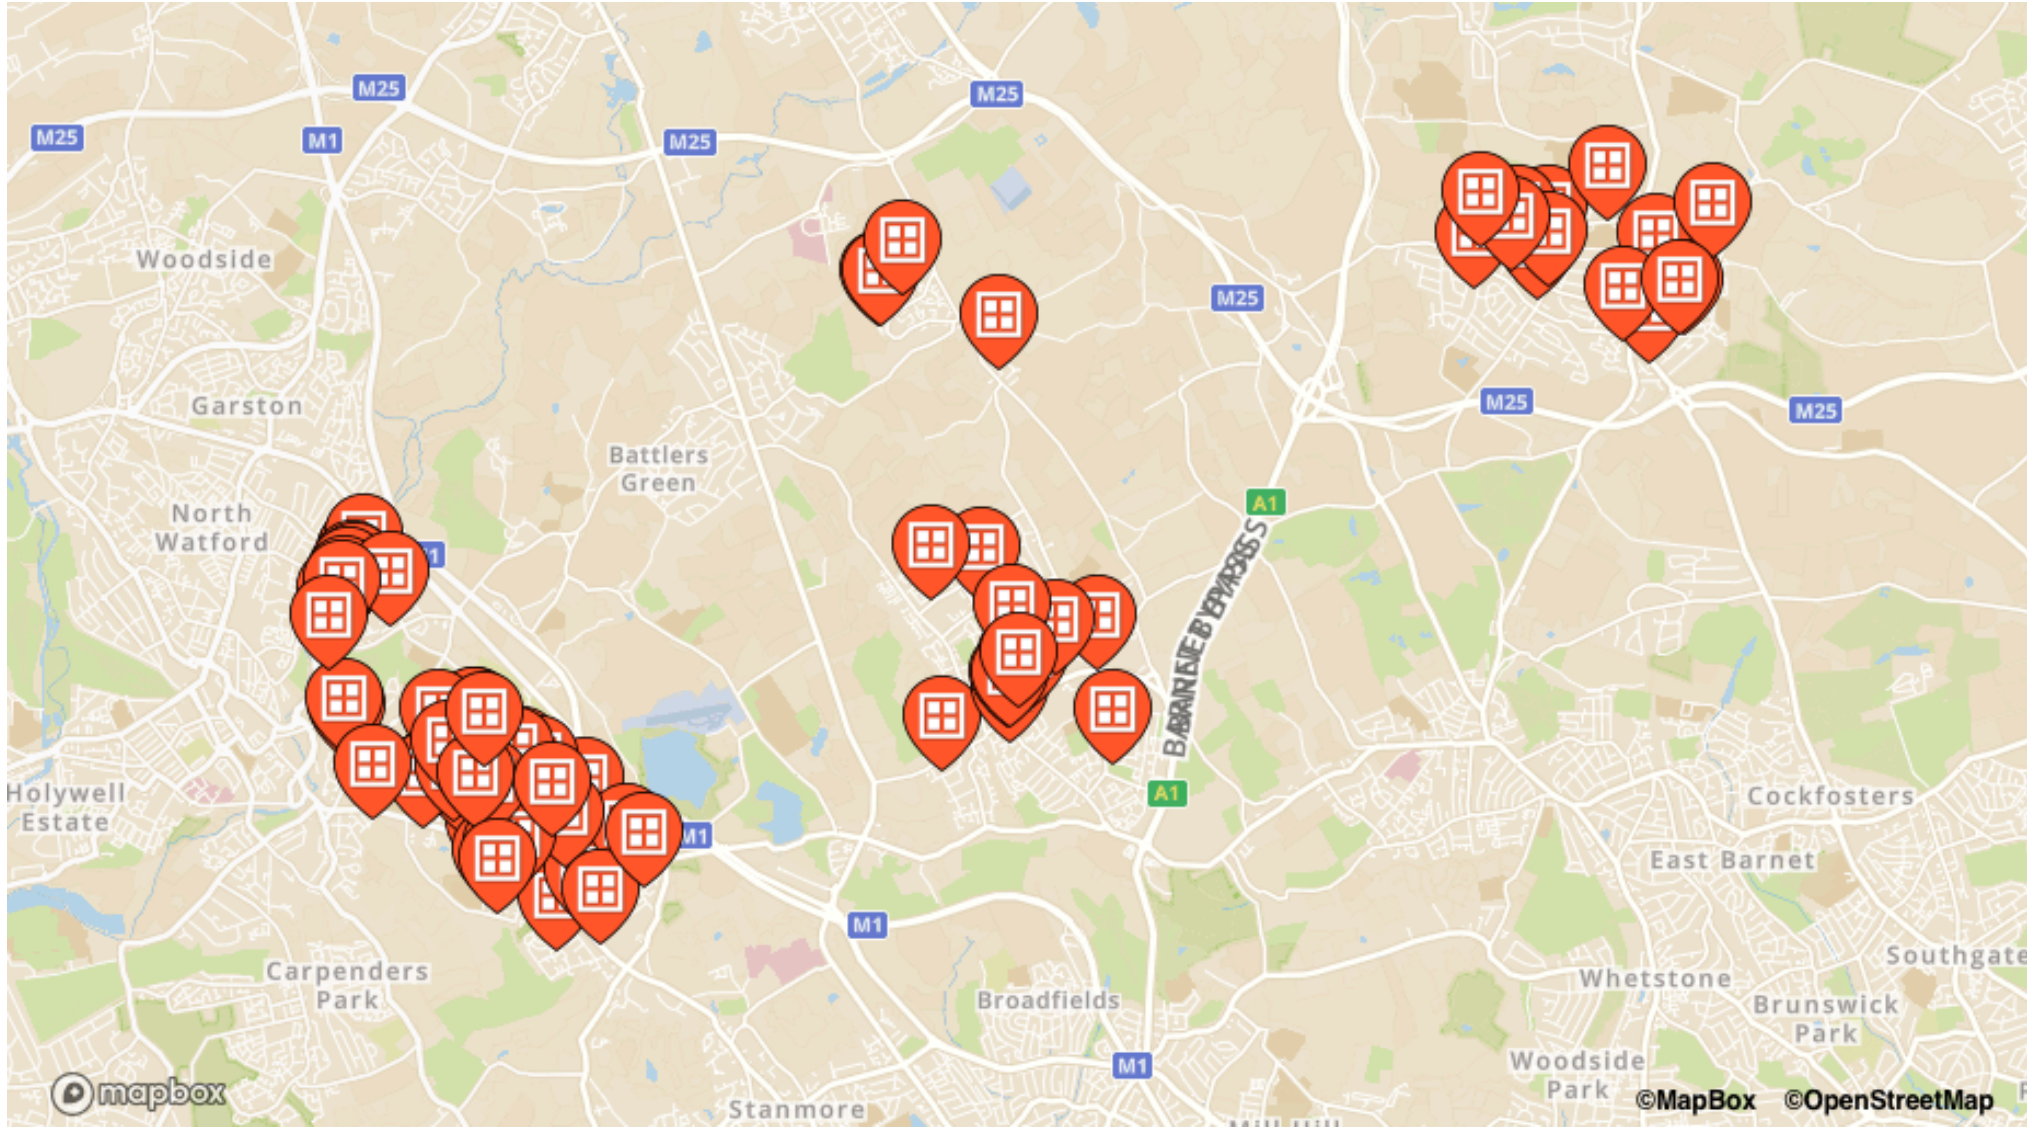

Hertsmere

19-20 Dec 2020, 6pm - 9pm