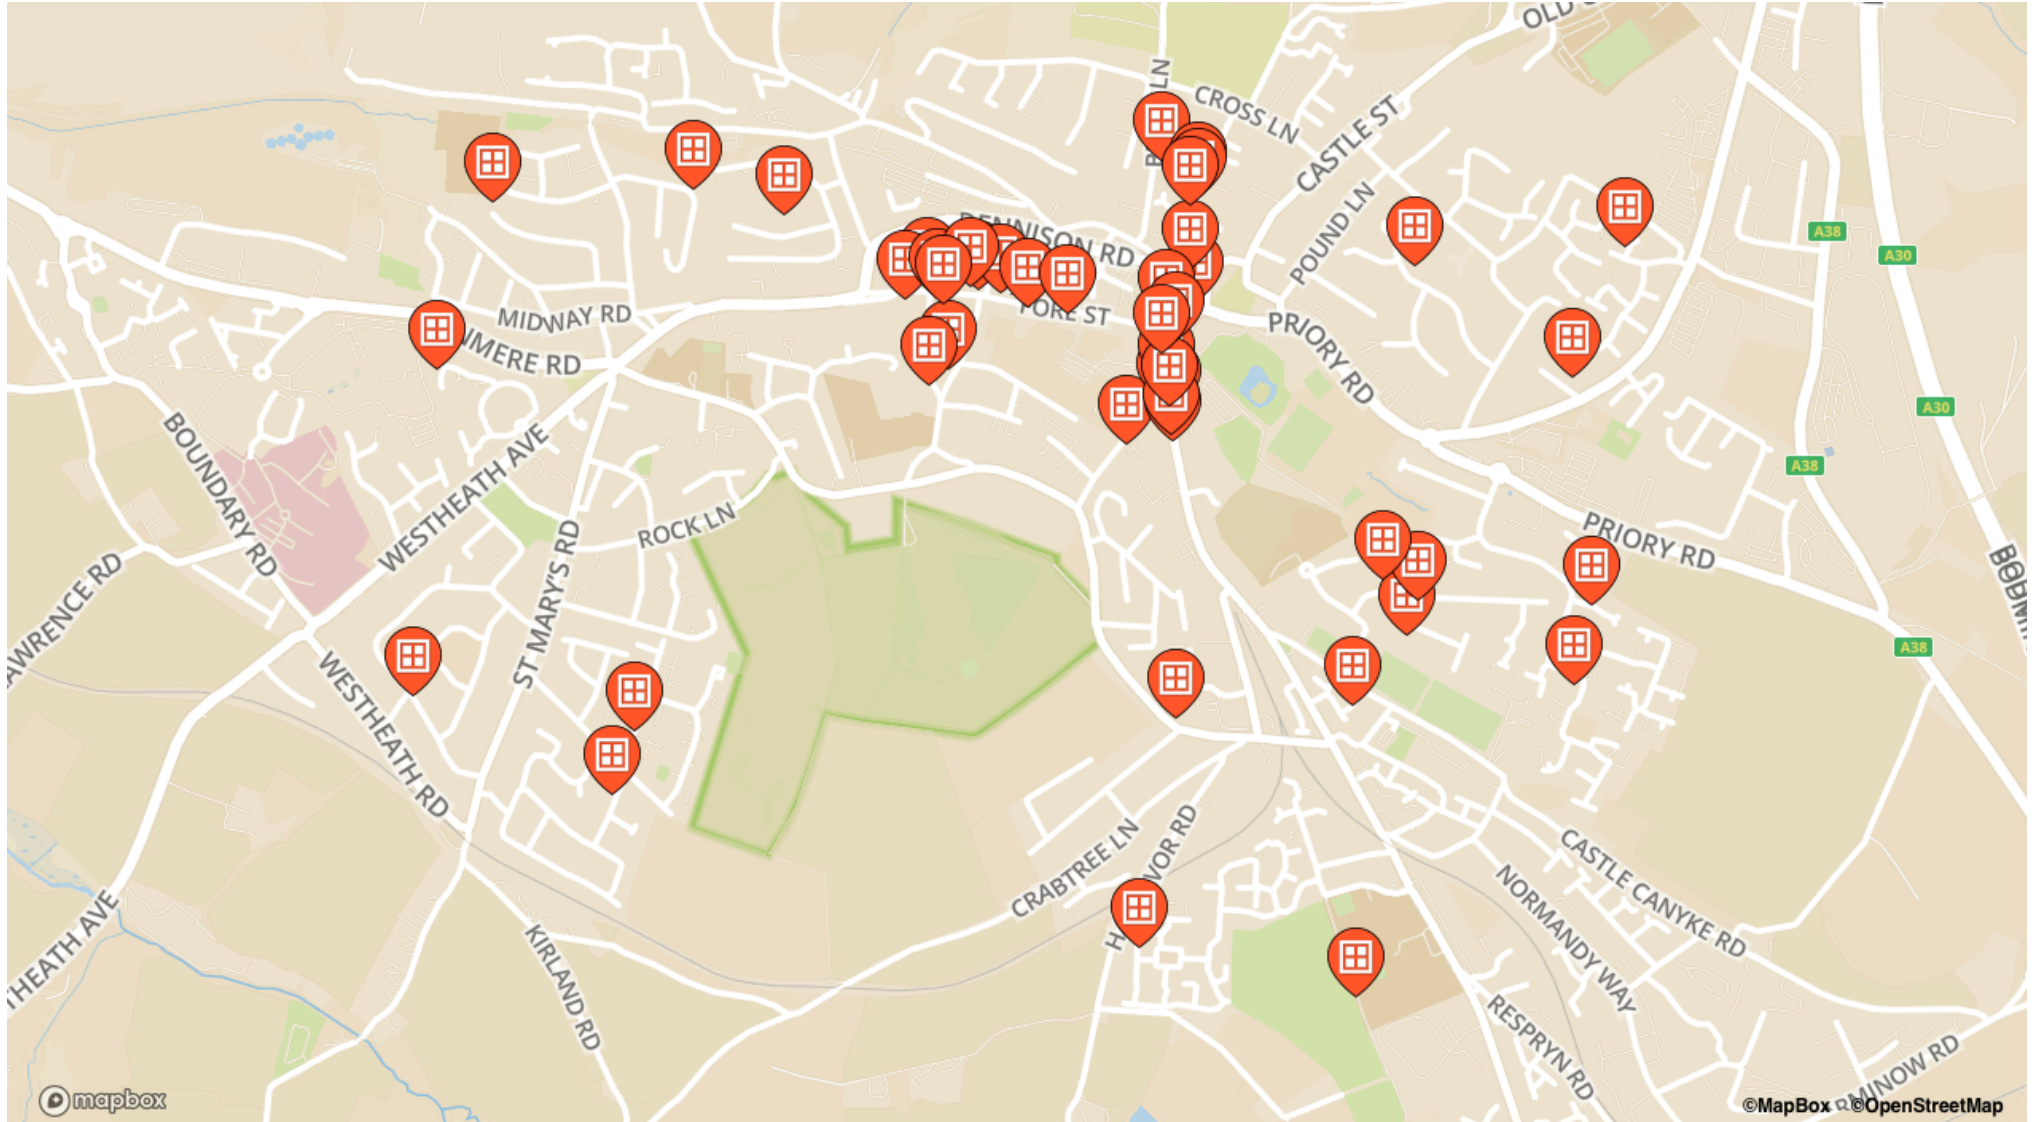

Bodmin's Window Wanderland 2020

5-13 Dec 2020, 5.30pm - 8.30pm

Bodmin's Window Wanderland 2020

5-13 Dec 2020, 5.30pm - 8.30pm

10 Lower Bore Street

- intoBodmin, The Old Library,, 10 Lower Bore Street

87 FORE STREET

- 87 FORE STREET, 87 FORE STREET

Athelstan Park

- 27, Athelstan Park
- 31, Athelstan Park
- 72, Athelstan Park

Barons Meadow

- 23, Barons Meadow

Battalion Close

- 26, Battalion Close

Beacon Hill

Saint Nicholas Street

- 6, Saint Nicholas Street
- 7, Saint Nicholas Street
- 24, Saint Nicholas Street
- 37, Saint Nicholas Street

St Nicholas Street

- Roscrea B&B, 18, St Nicholas Street

St Nicholas street

- 11, St Nicholas street

Tanwood View

- 27, Tanwood View

Wingfield

- 16 Wingfield, Wingfield