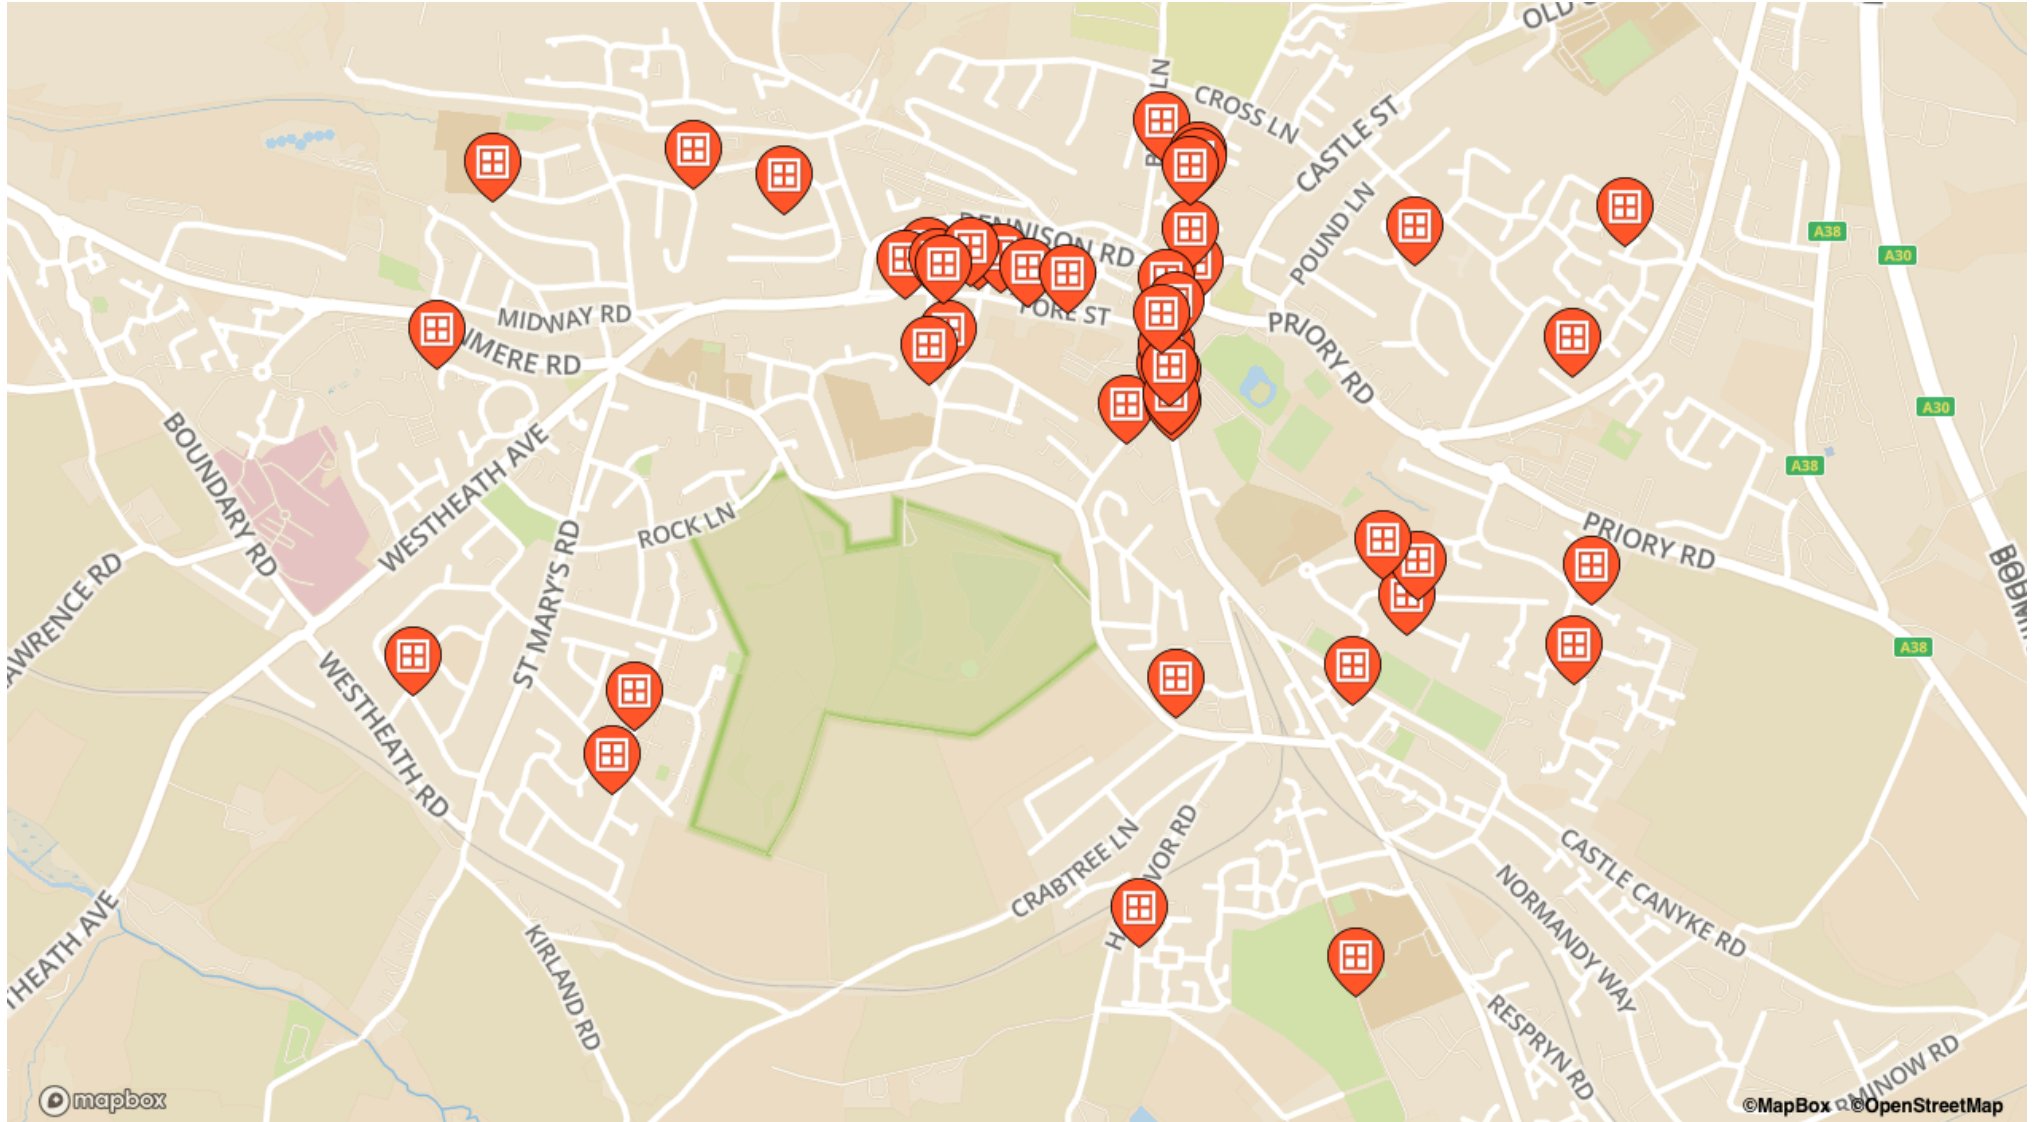

# Bodmin's Window Wanderland 2020

5-13 Dec 2020, 5.30pm - 8.30pm

### 10 Lower Bore Street

- intoBodmin, The Old Library,, 10 Lower Bore Street

### 87 FORE STREET

- 87 FORE STREET, 87 FORE STREET

### Berry Lane

- Mayberry, Berry Lane