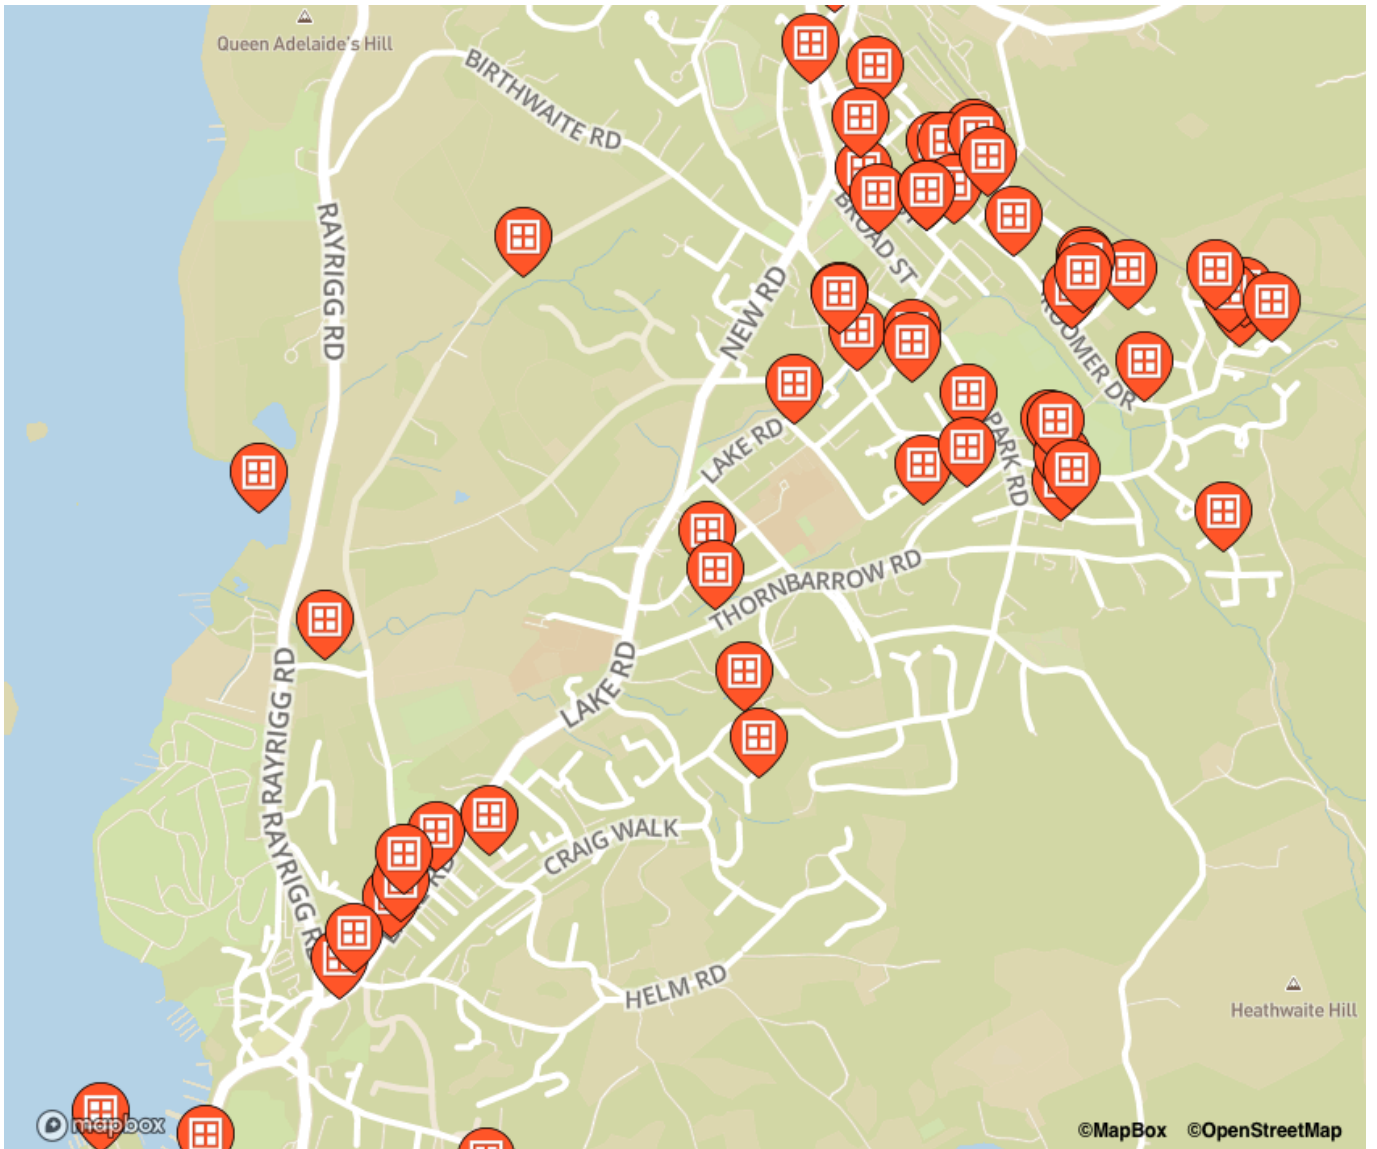

Windowmere 2020

7-27 Dec 2020, 6pm - 9pm