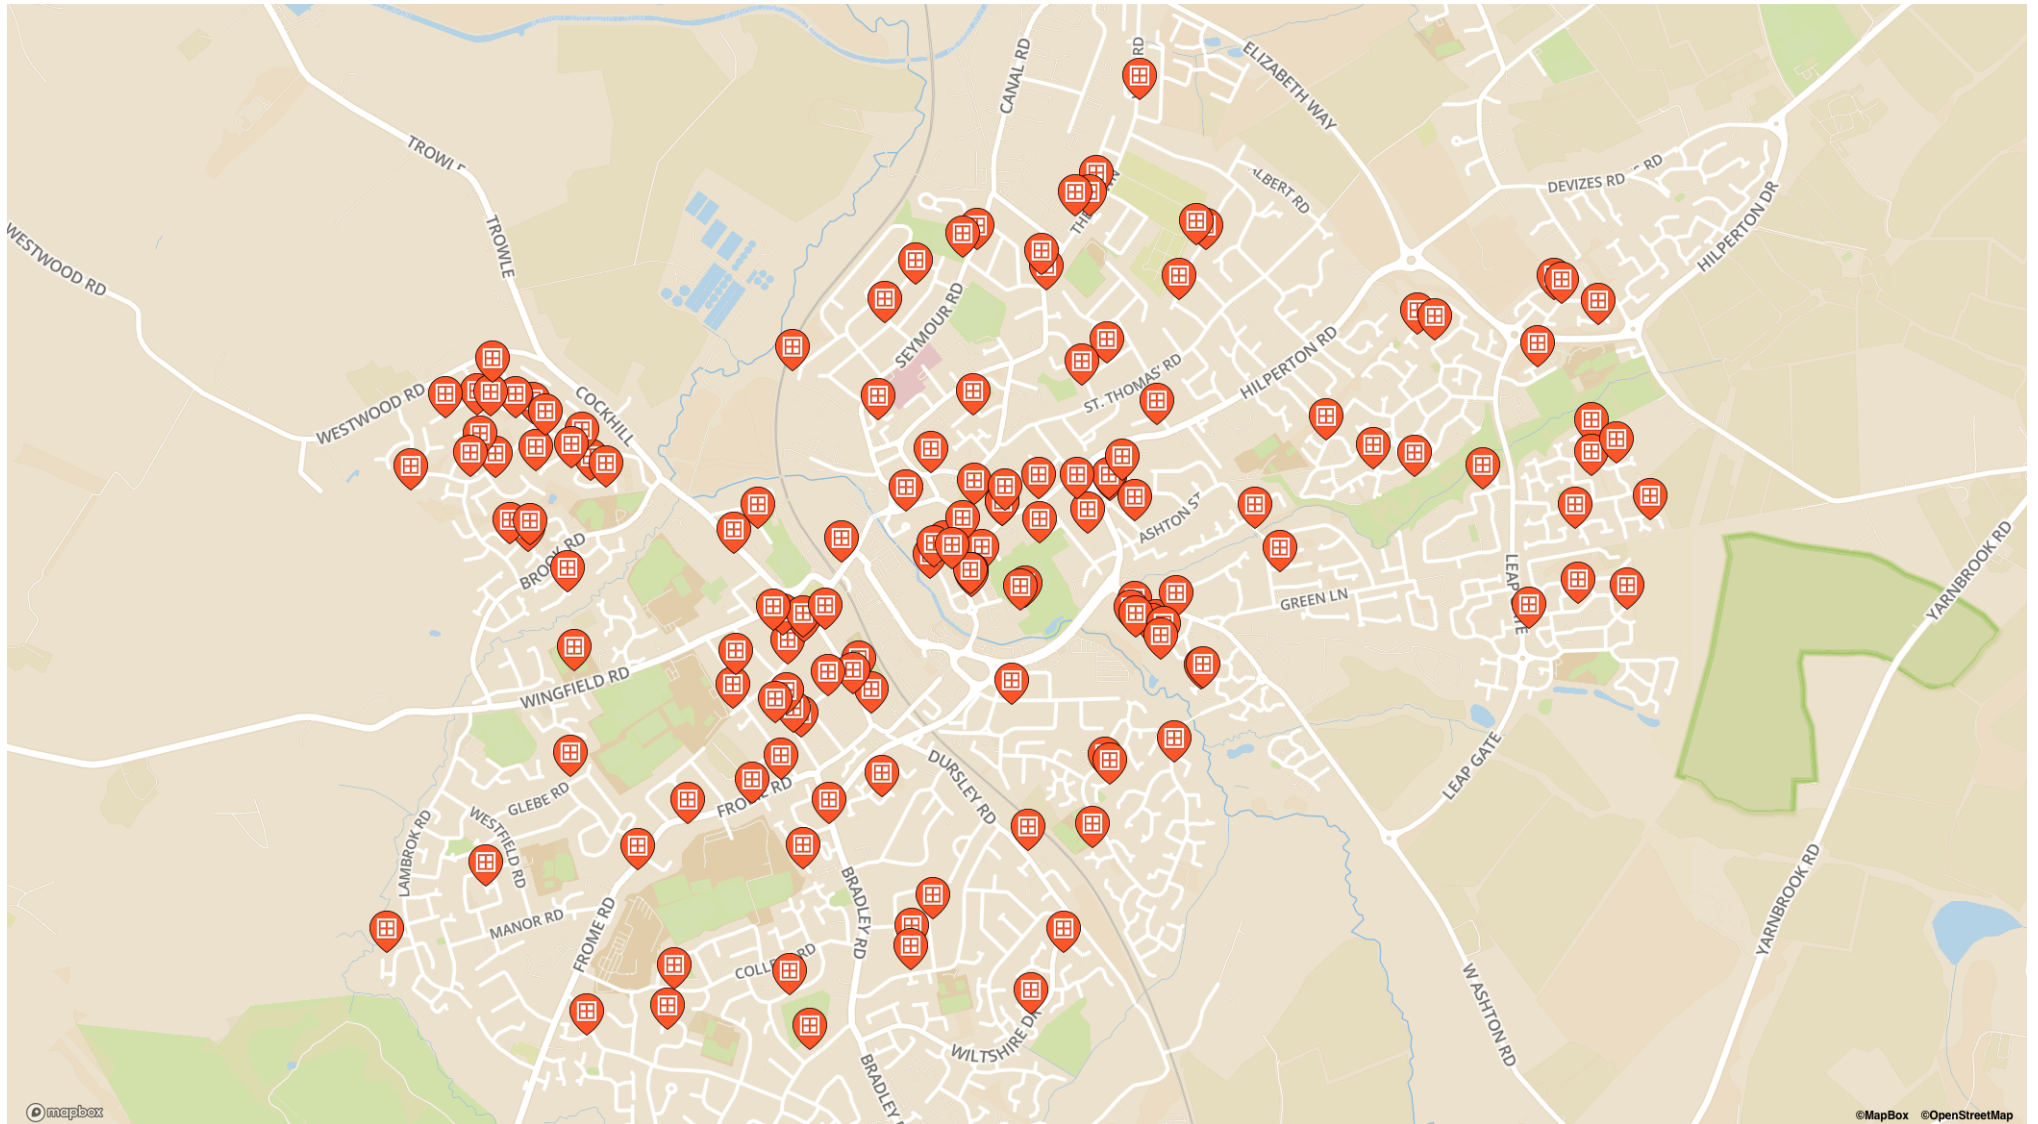

Trowbridge Window Wanderland 2020

4-6 Dec 2020, 6pm - 9pm