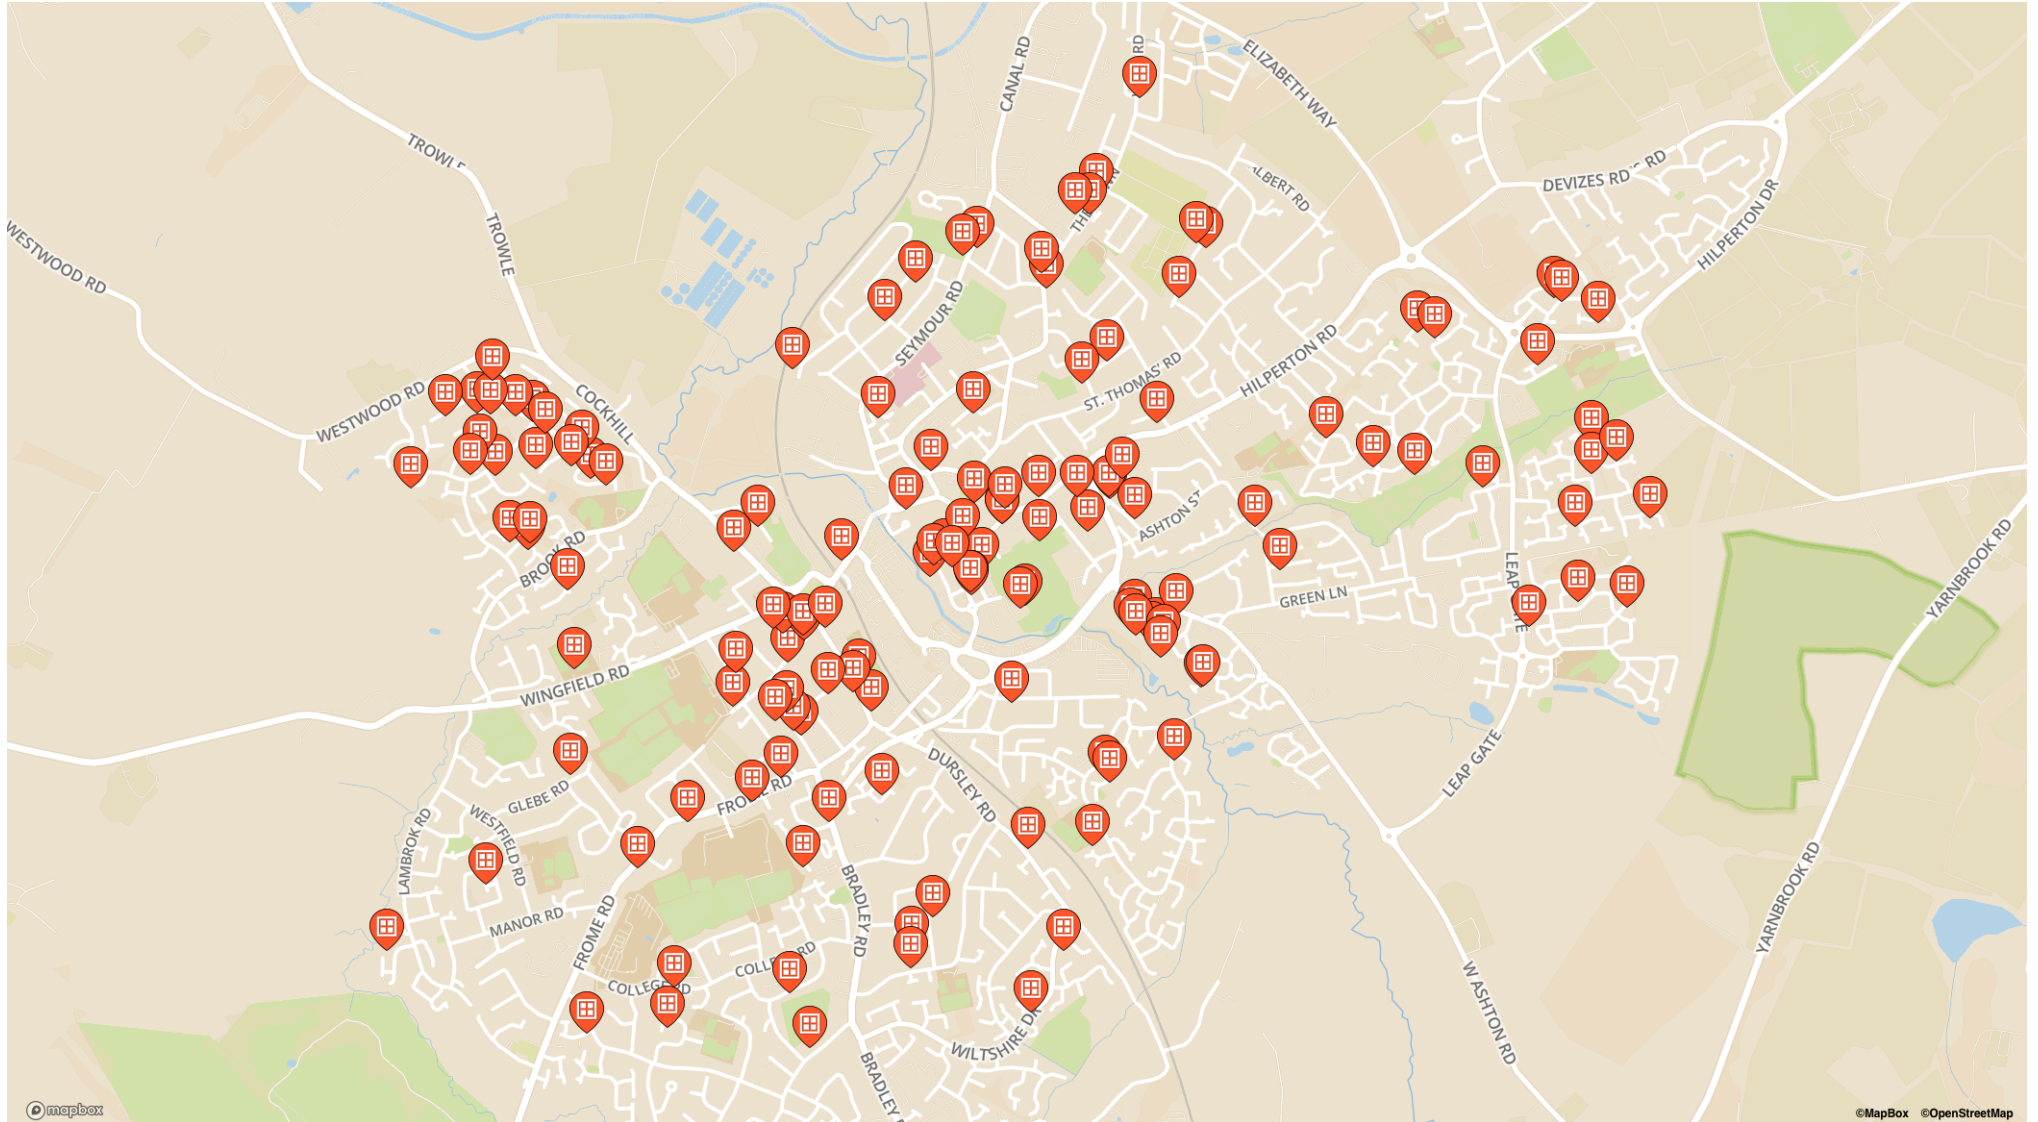

Trowbridge Window Wanderland 2020

4-6 Dec 2020, 6pm - 9pm

Trowbridge Window Wanderland 2020

4-6 Dec 2020, 6pm - 9pm

Windows on the map

16 Heeks Crescent

16 Heeks Crescent

Abrahams Close

1

Ancaster Close

22

Avenue Road

26

Barnack Close

2

Bond Street

6 / 21 / 31 / 43

Bradford Road

35

Bradley Road

47

Broadmead

35 / 35 / 53

Castell Close

12 / 23 / 46

Crawley Crescent

19

Delamere Road

5

Drynham Road

32

Eastbourne Road