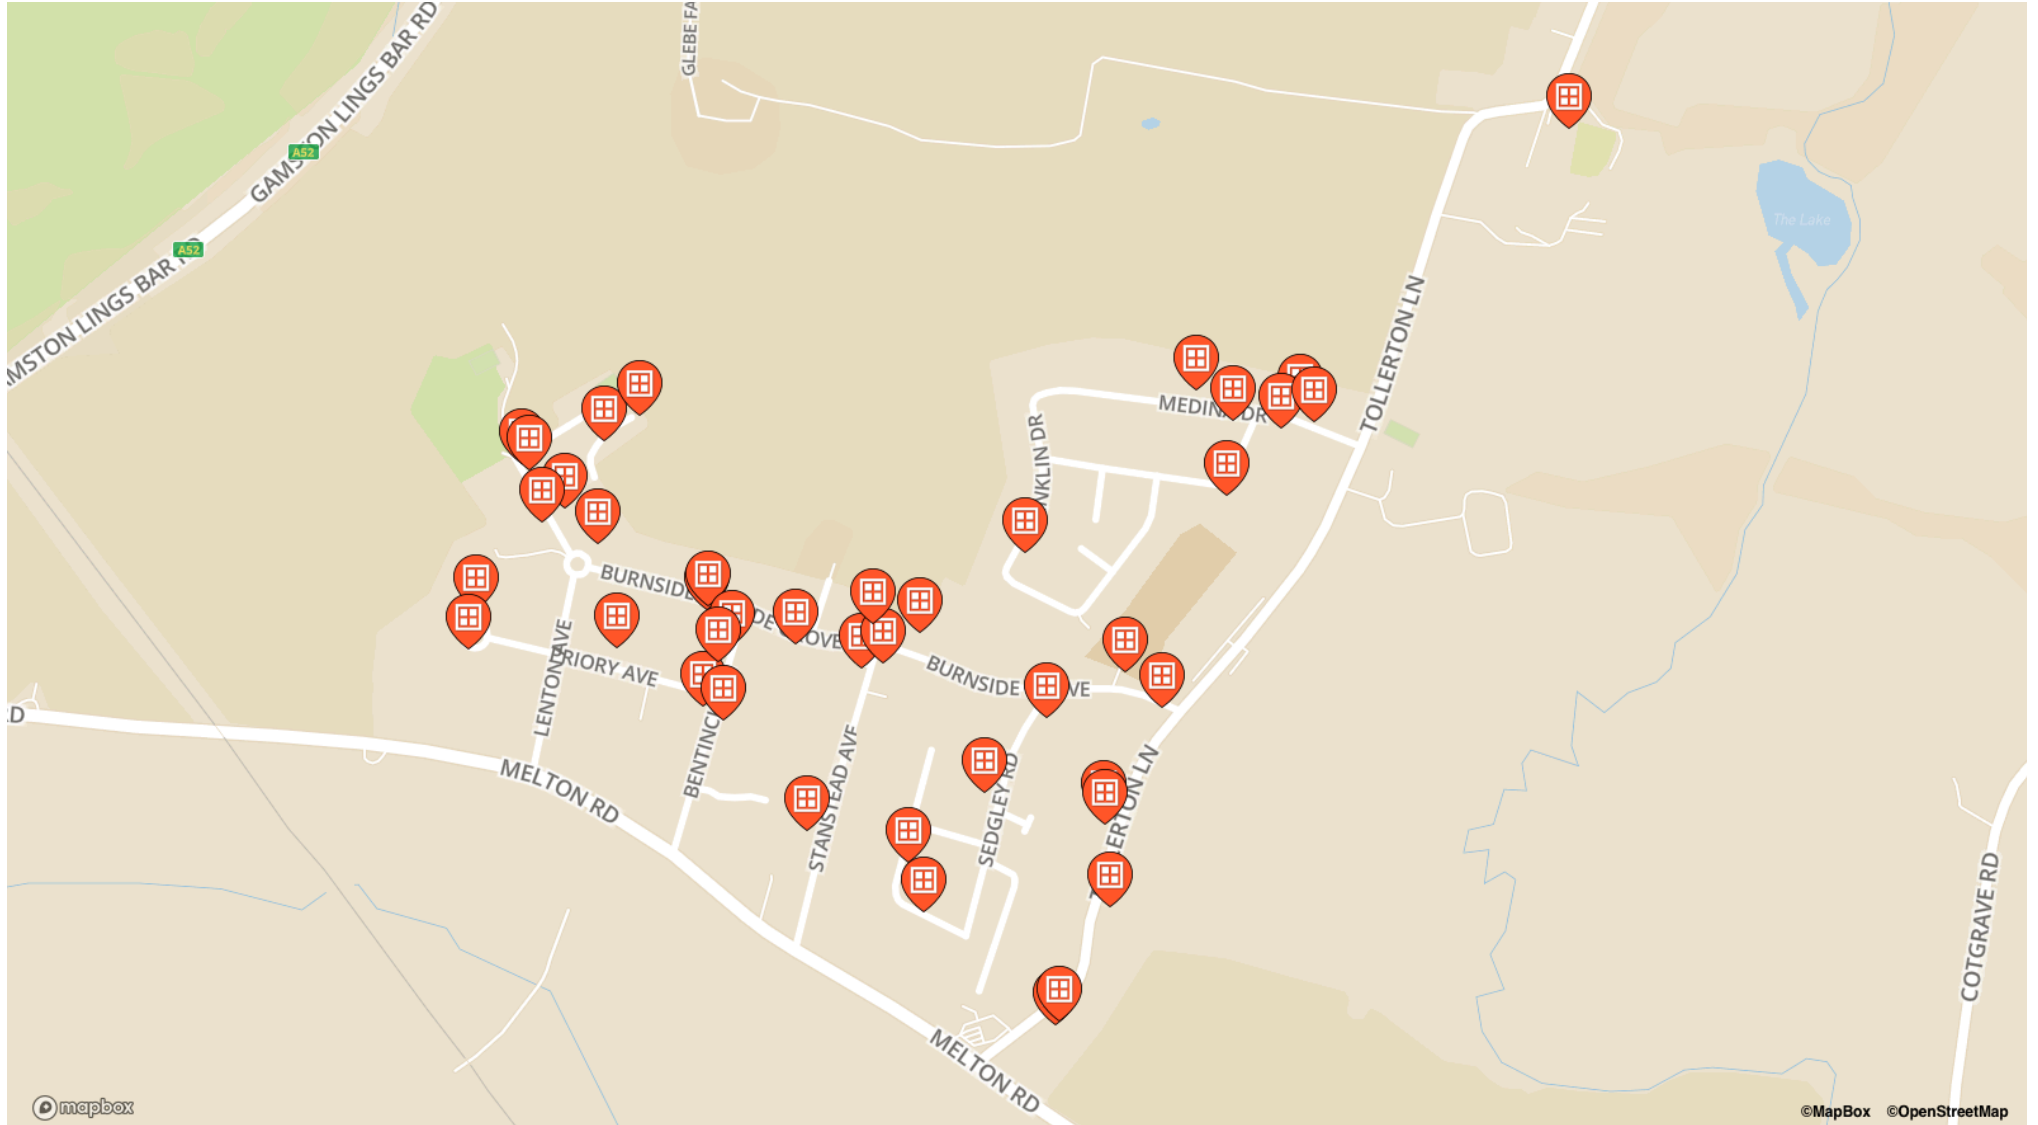

Tollerton Winter Window Wanderland

18-20 Dec 2020, 5.30pm - 9pm