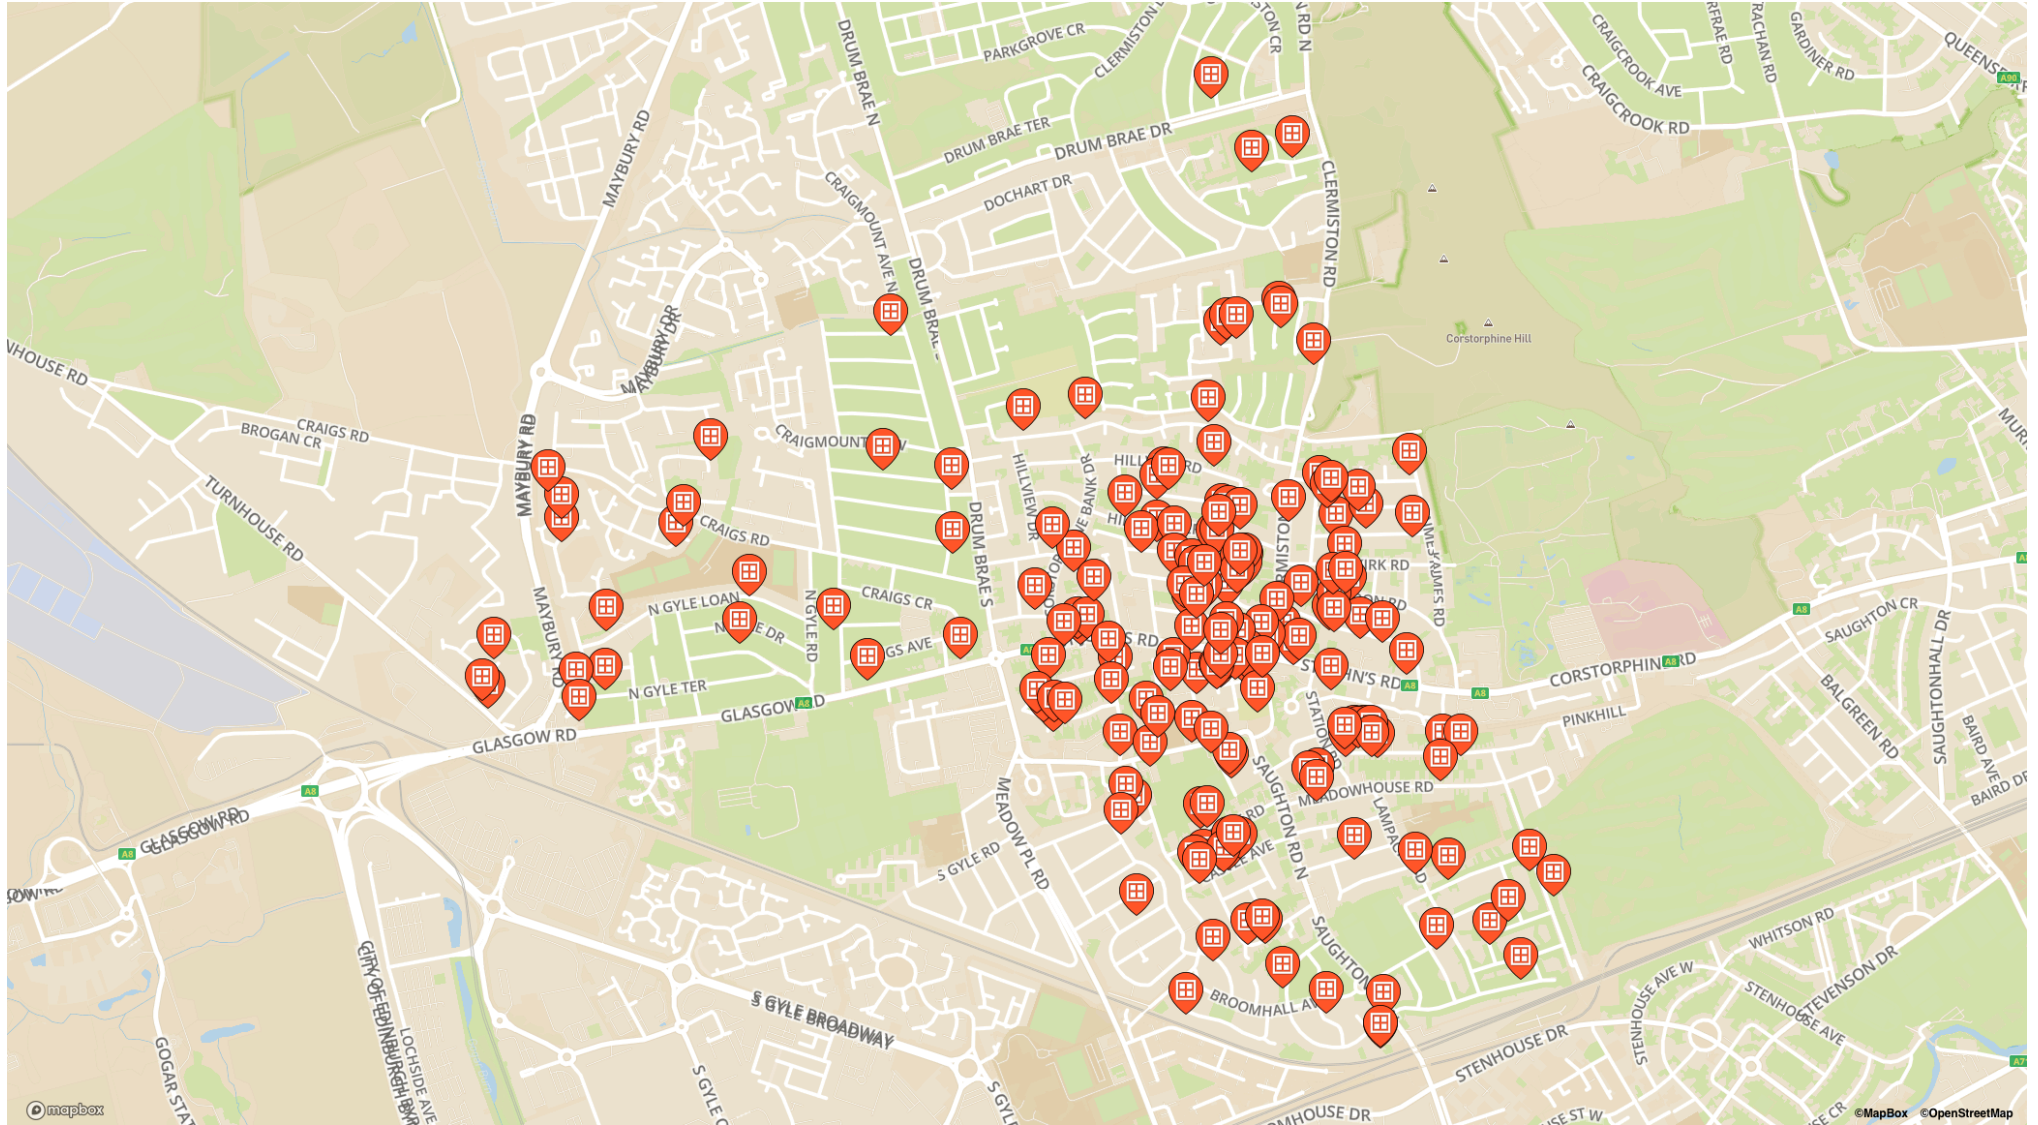

# Corstorphine Window Wanderland 2021

27-28 Feb 2021, 6pm until 9pm