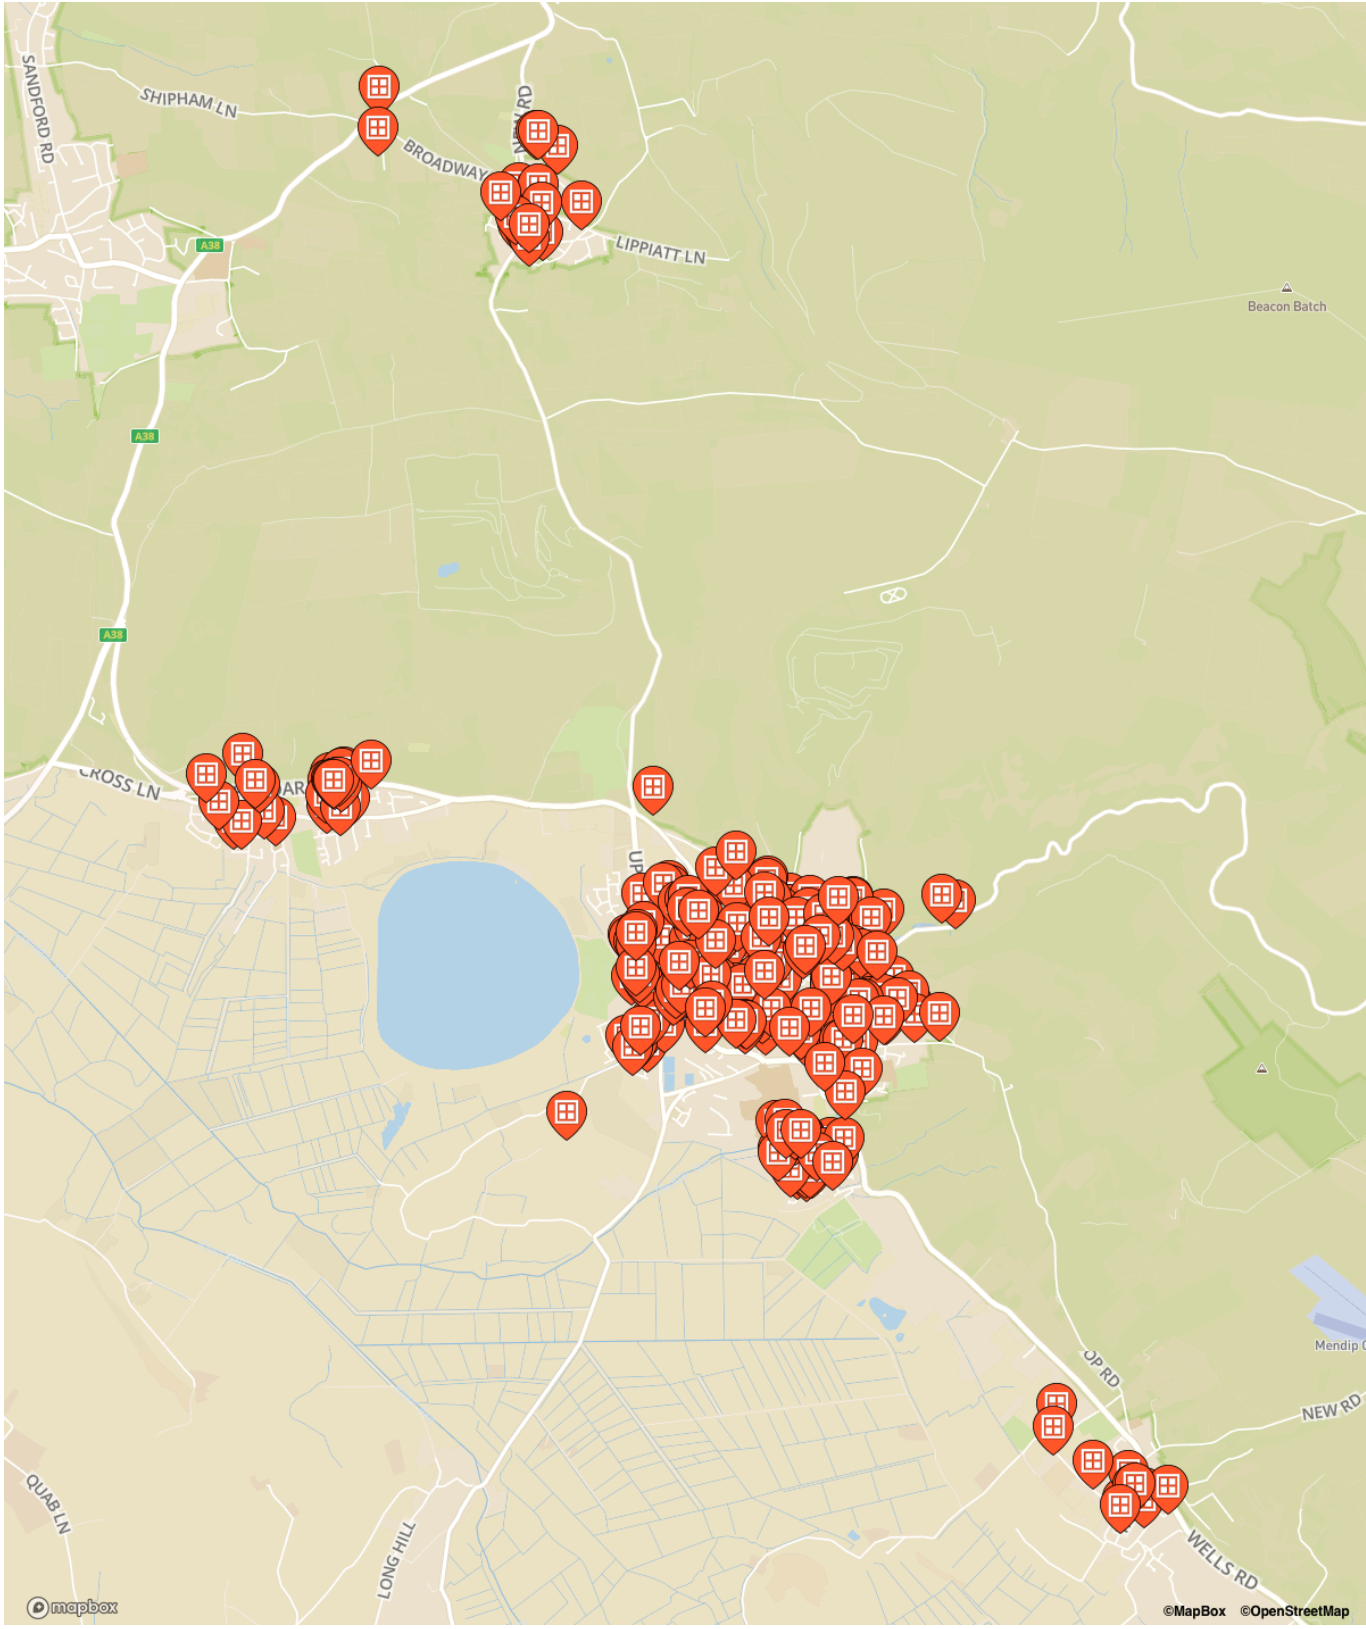

CheddarValley2021

3-12 Dec 2021, 6pm -8pm

CheddarValley2021

3-12 Dec 2021, 6pm -8pm

Windows on the map

1 Daghole The Gorge
Cheese Cottage Tea
Room (Cheese Cottage
Tea Room)

24 High Street
Barley Cottage

32 LITTLEWOOD WAY
32

45 Hythe Wood
45

63 hythe wood
63

Annaly Road
22

**Ashleigh Close,
Draycott**
6

Axbridge Road
Hollinside

Back Lane
Havelock

Barrows Croft
13 / 14 Barrows Croft /
16 / 18 / 20

Barrows Park
3 / Rosewood

Barrows Road
6 / 19 / 28 / Greyholms
/ Orchard vale trust
(Northcroft) / Poplar
Farm

Bath Street
Bath Street Barbers (3)

Beech Road
7 / 7 / 9 beech road

Birch Close
6

Birch Hill
1 / 1 Gorge View
Terrace / 2 / 4 / Gorge
View / La falaise

North Down Lane
LITTLE ASHENDENE /
Little Croft

Norville Lane
Highwater

**Norville Lane,
Cheddar**
Briarwood

Nye Close
10 / 18 Nye Close / 22

Oaklands
2 / 9
Old Church Road
29
Old Station Close
32
Old Station Mews
1
Openshaw Gardens
1 / 3
Orchard Road
3
Orchard Way
27
Ostrey Mead
6
Parkfield Road
5
Penn court, Penn way
Flat 2
Redcliffe Street
Cheddar & District
Funeral Directors Ltd
(3) / 39 / 43 / 57 / 105
Reverent Street
43
Round Oak Grove
16 / Matina
Round Oak Road
Meadow View /
Orchard gate
Round Oak road
orchard gate
Roynon way
Touts pharmacy (Touts
pharmacy)
Saint Andrews Road
2 / 2 / 17 / 26 / 54
Saxon Way
9 / 20 / 37