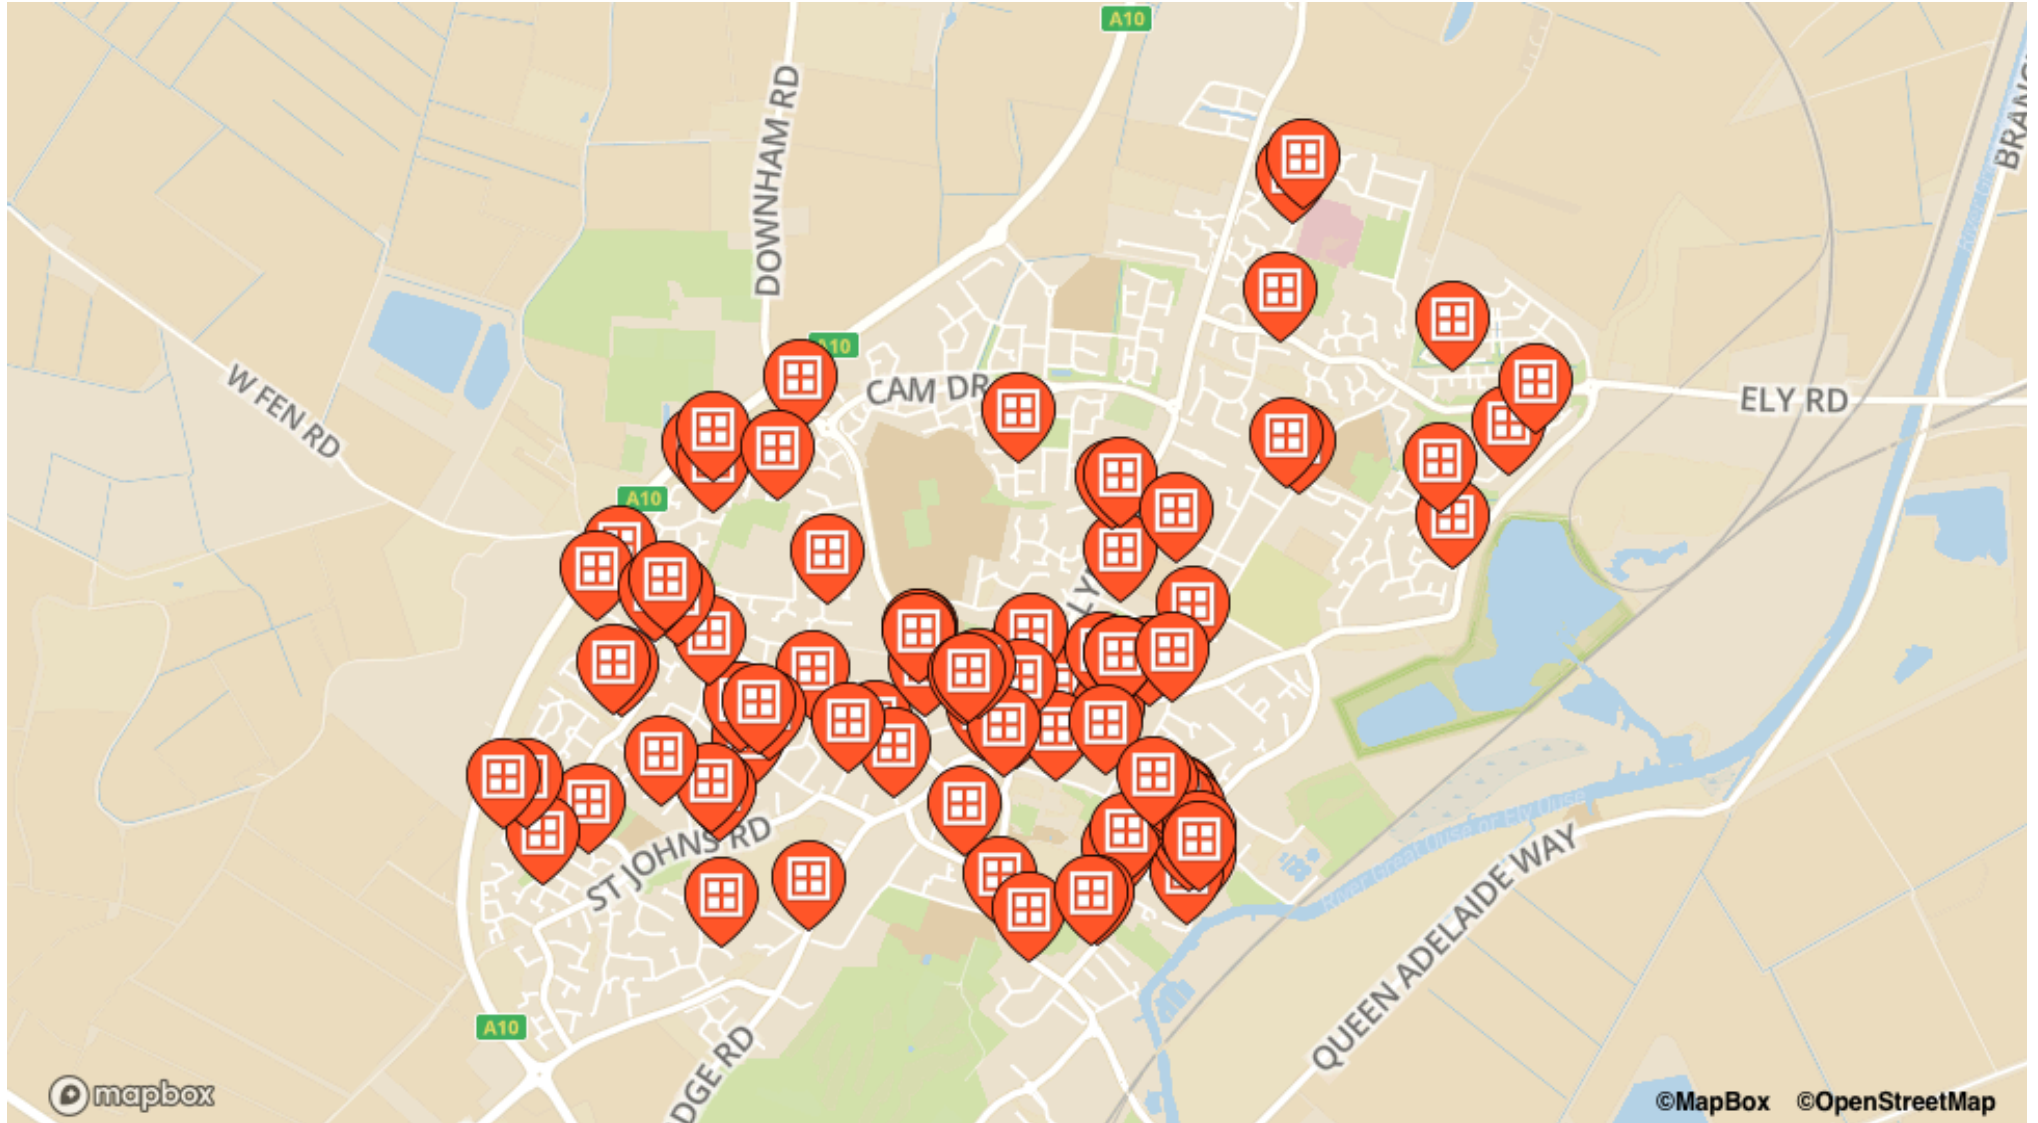

Window Wanderland Ely, Cambs 2021

22-24 Oct 2021, 6pm-9pm