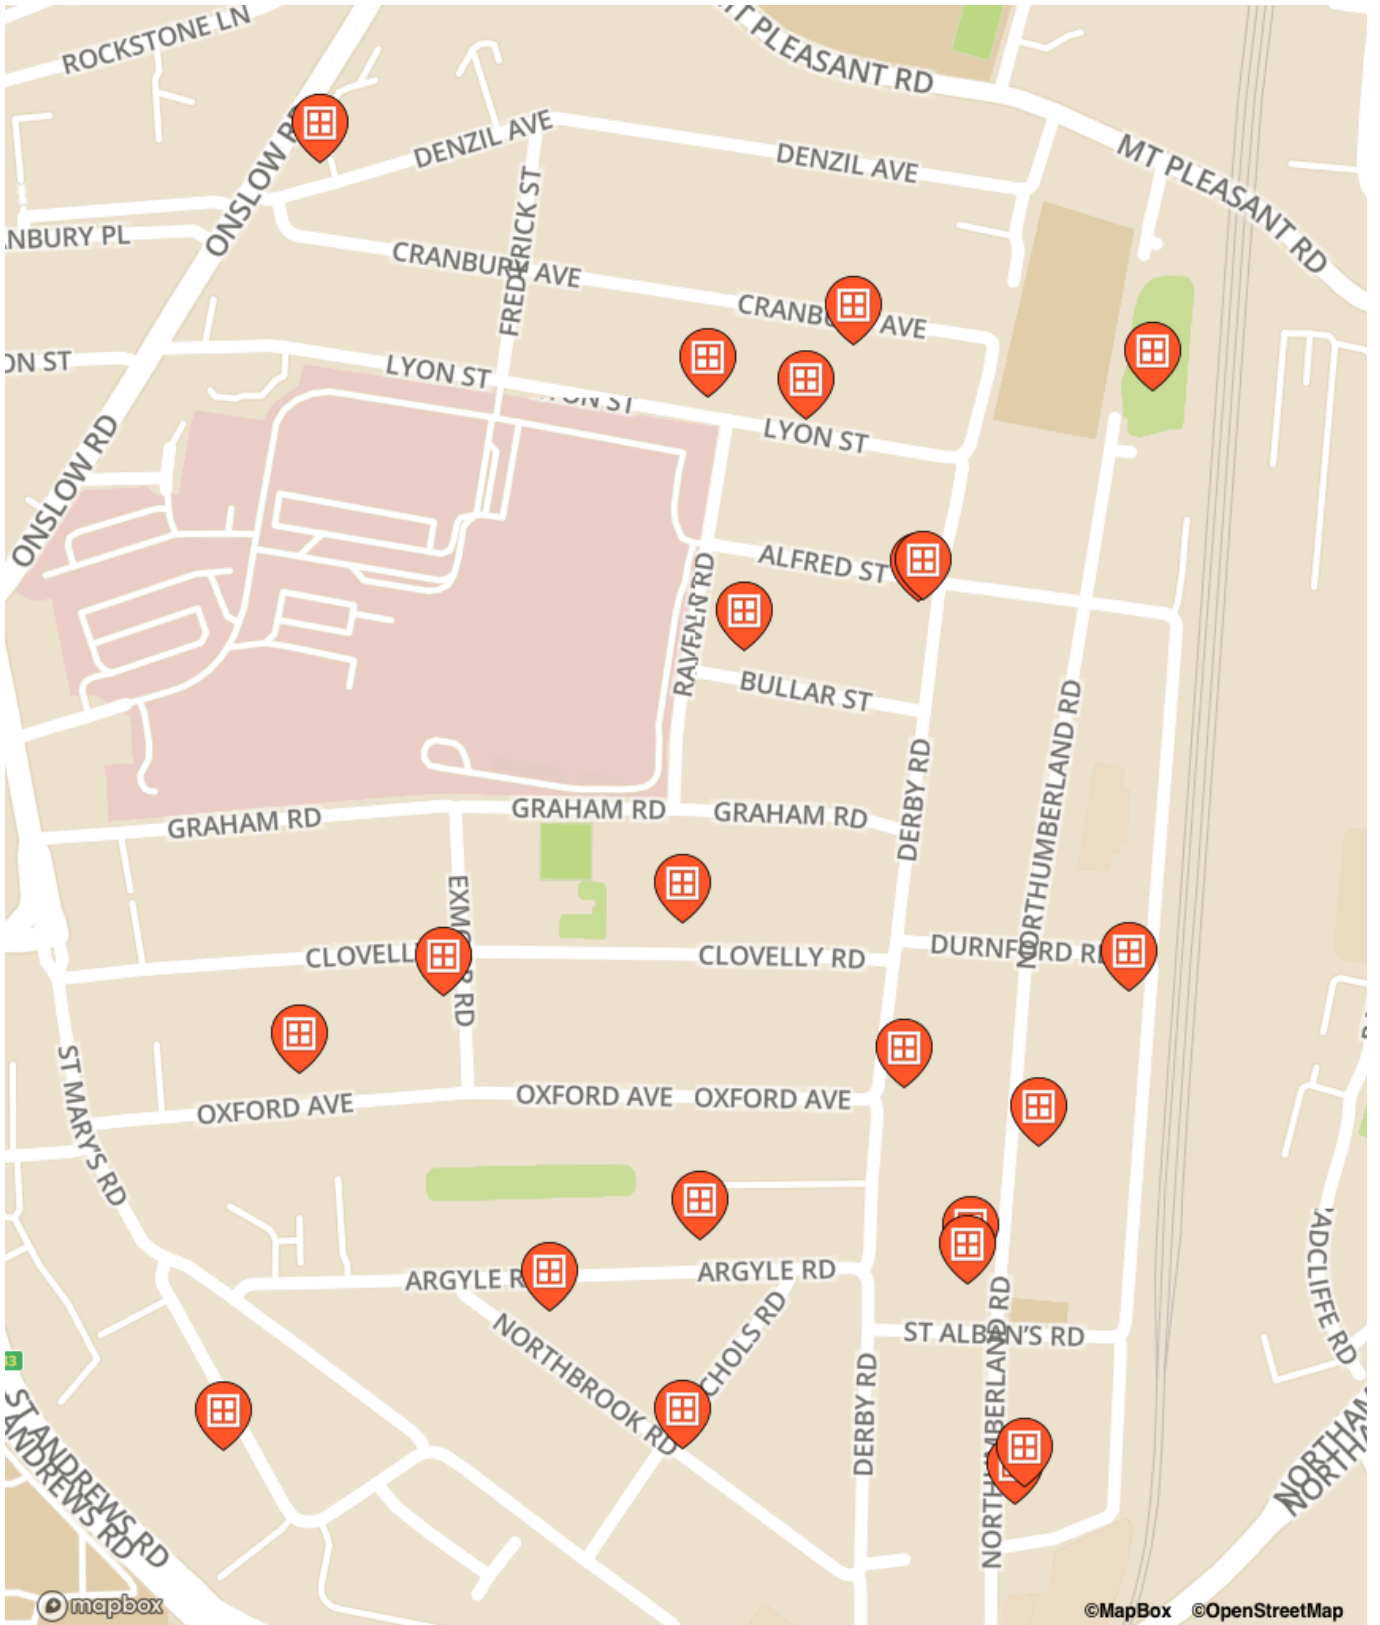

SO14 2022

24-26 Mar 2022, 6pm-9pm

SO14 2022

24-26 Mar 2022, 6pm-9pm

Windows on the map

Alfred Street

- 67, Alfred Street
- 67A, Alfred Street

Argyle

- 62, Argyle

Bullar Street

- 25, Bullar Street

Clovelly Road

- 40, Clovelly Road

Cranbury Avenue

- 89, Cranbury Avenue

Denzil Avenue

- Flat 4, Denzil Avenue

Derby Road

- 110, Derby Road

Exmoor Road

- 3, Exmoor Road

Hartington Road

- 49 Hartington Road, Hartington Road

Lyon Street

Oxford Avenue

- Shamaila, 13A, Oxford Avenue

Saint Mary's Road

- 29, Saint Mary's Road

Windows outside the map area

Cedar Road

- 18, Cedar Road