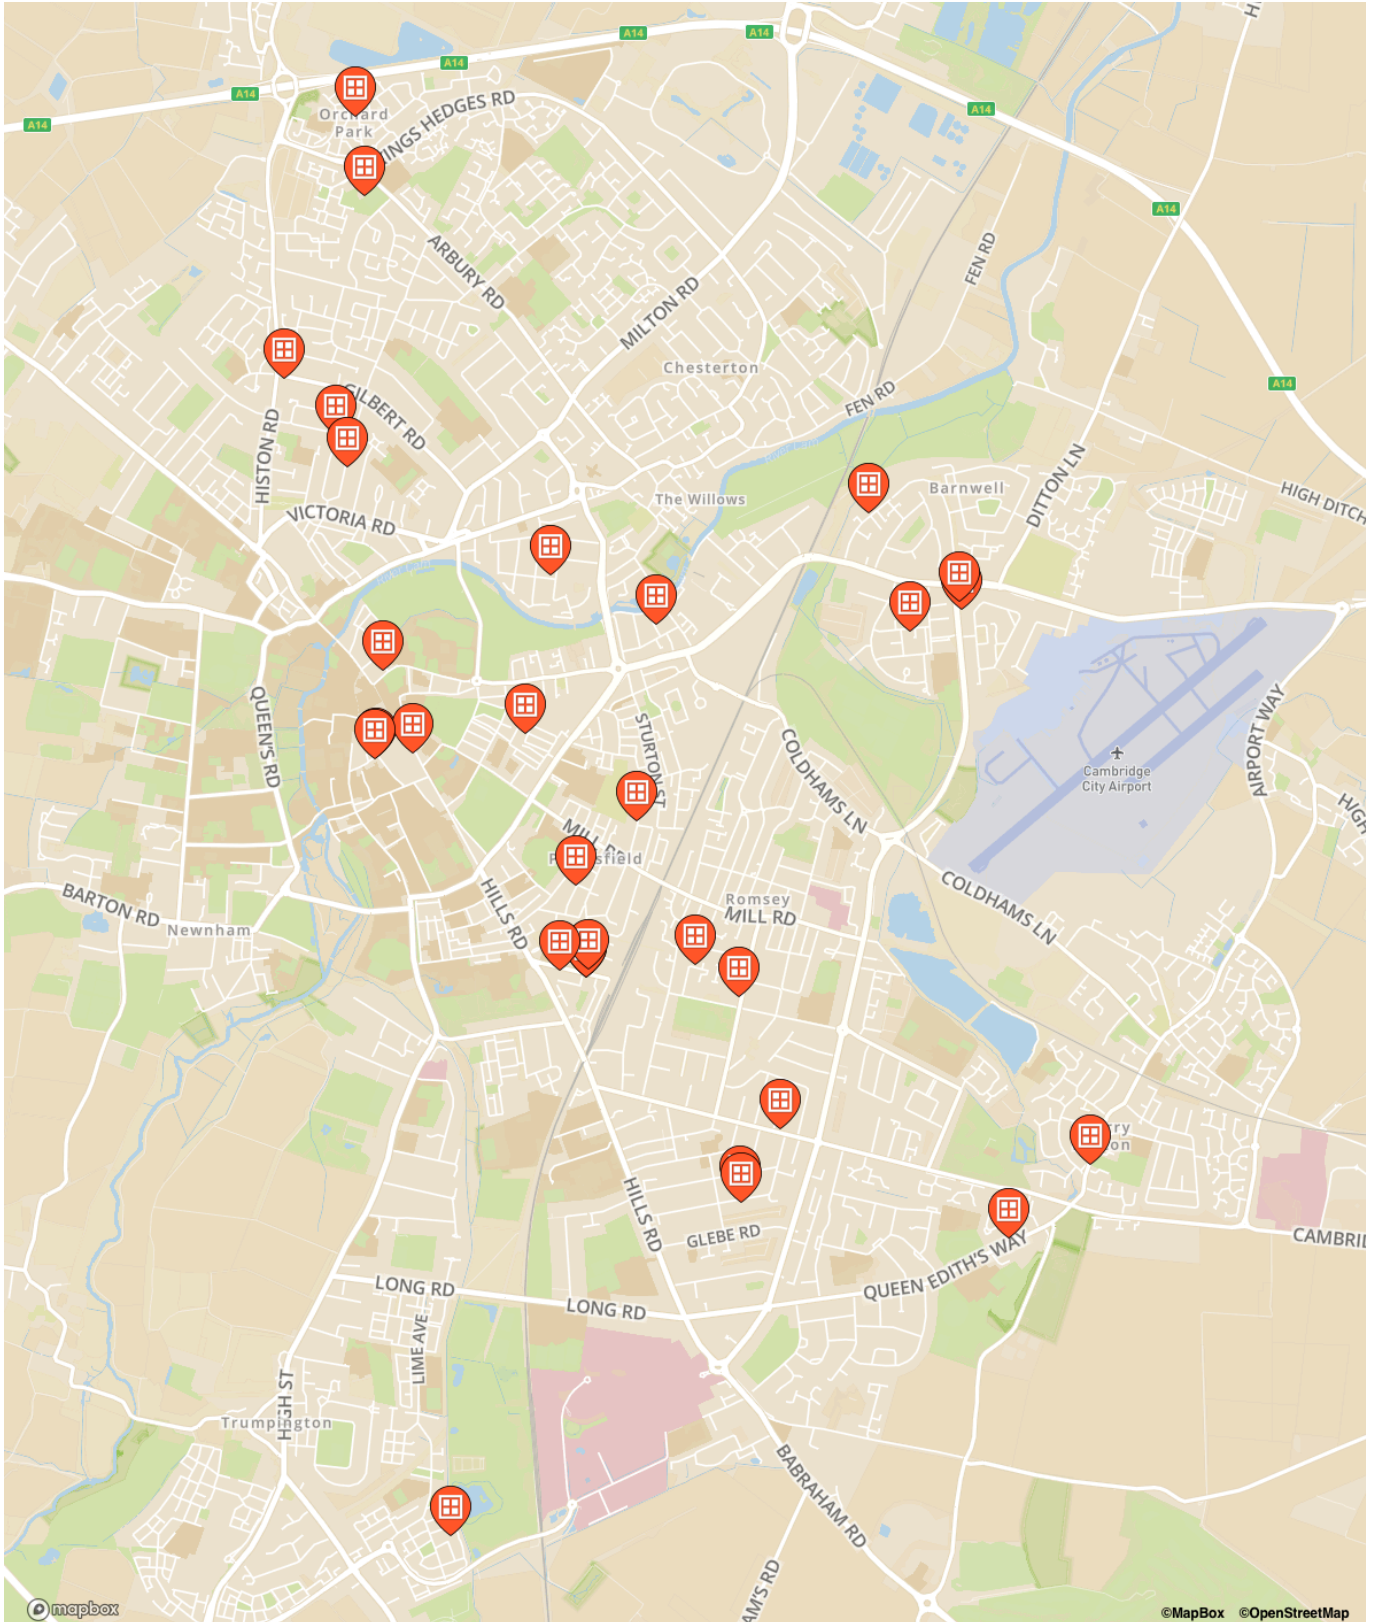

Window Wanderland Cambridge 2022

10-23 Jan 2022