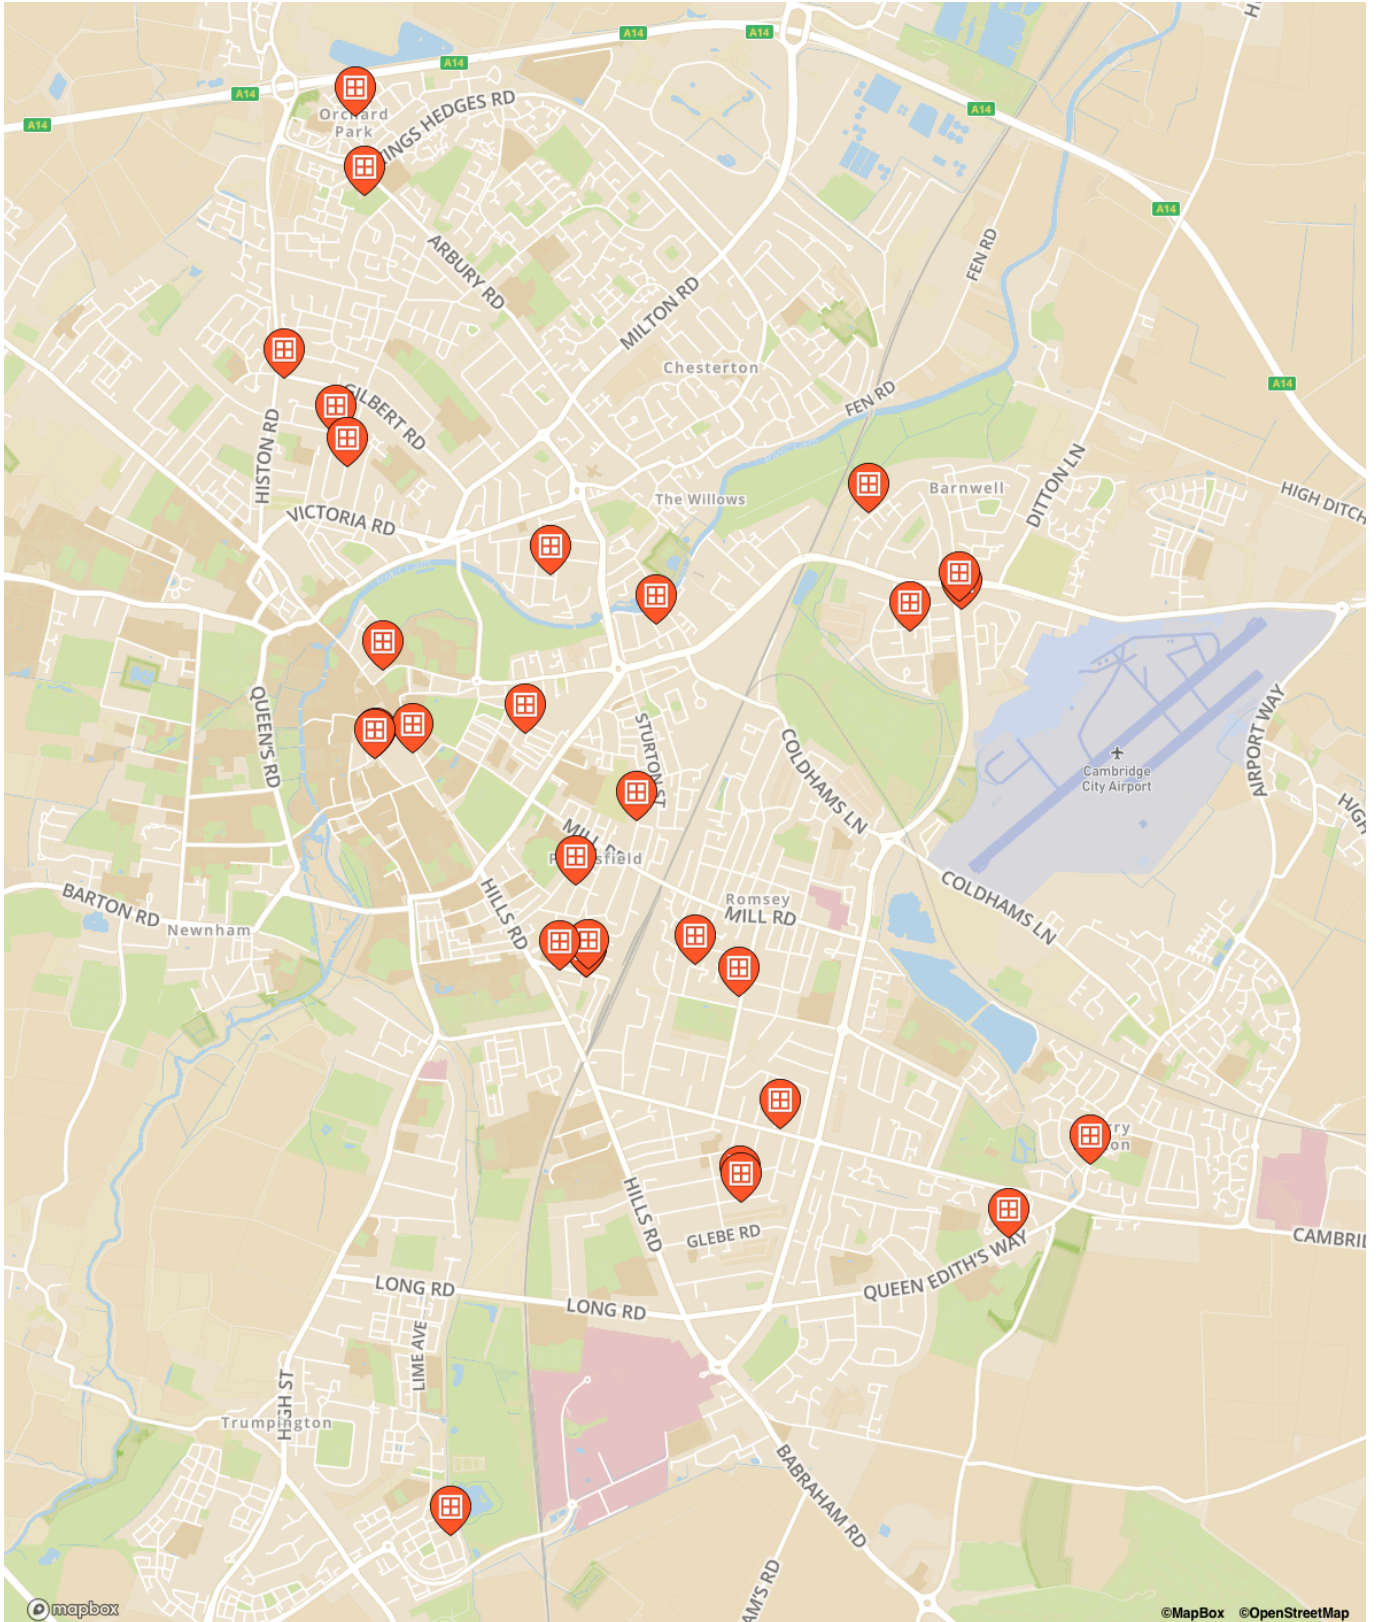

Window Wanderland Cambridge 2022

10-23 Jan 2022