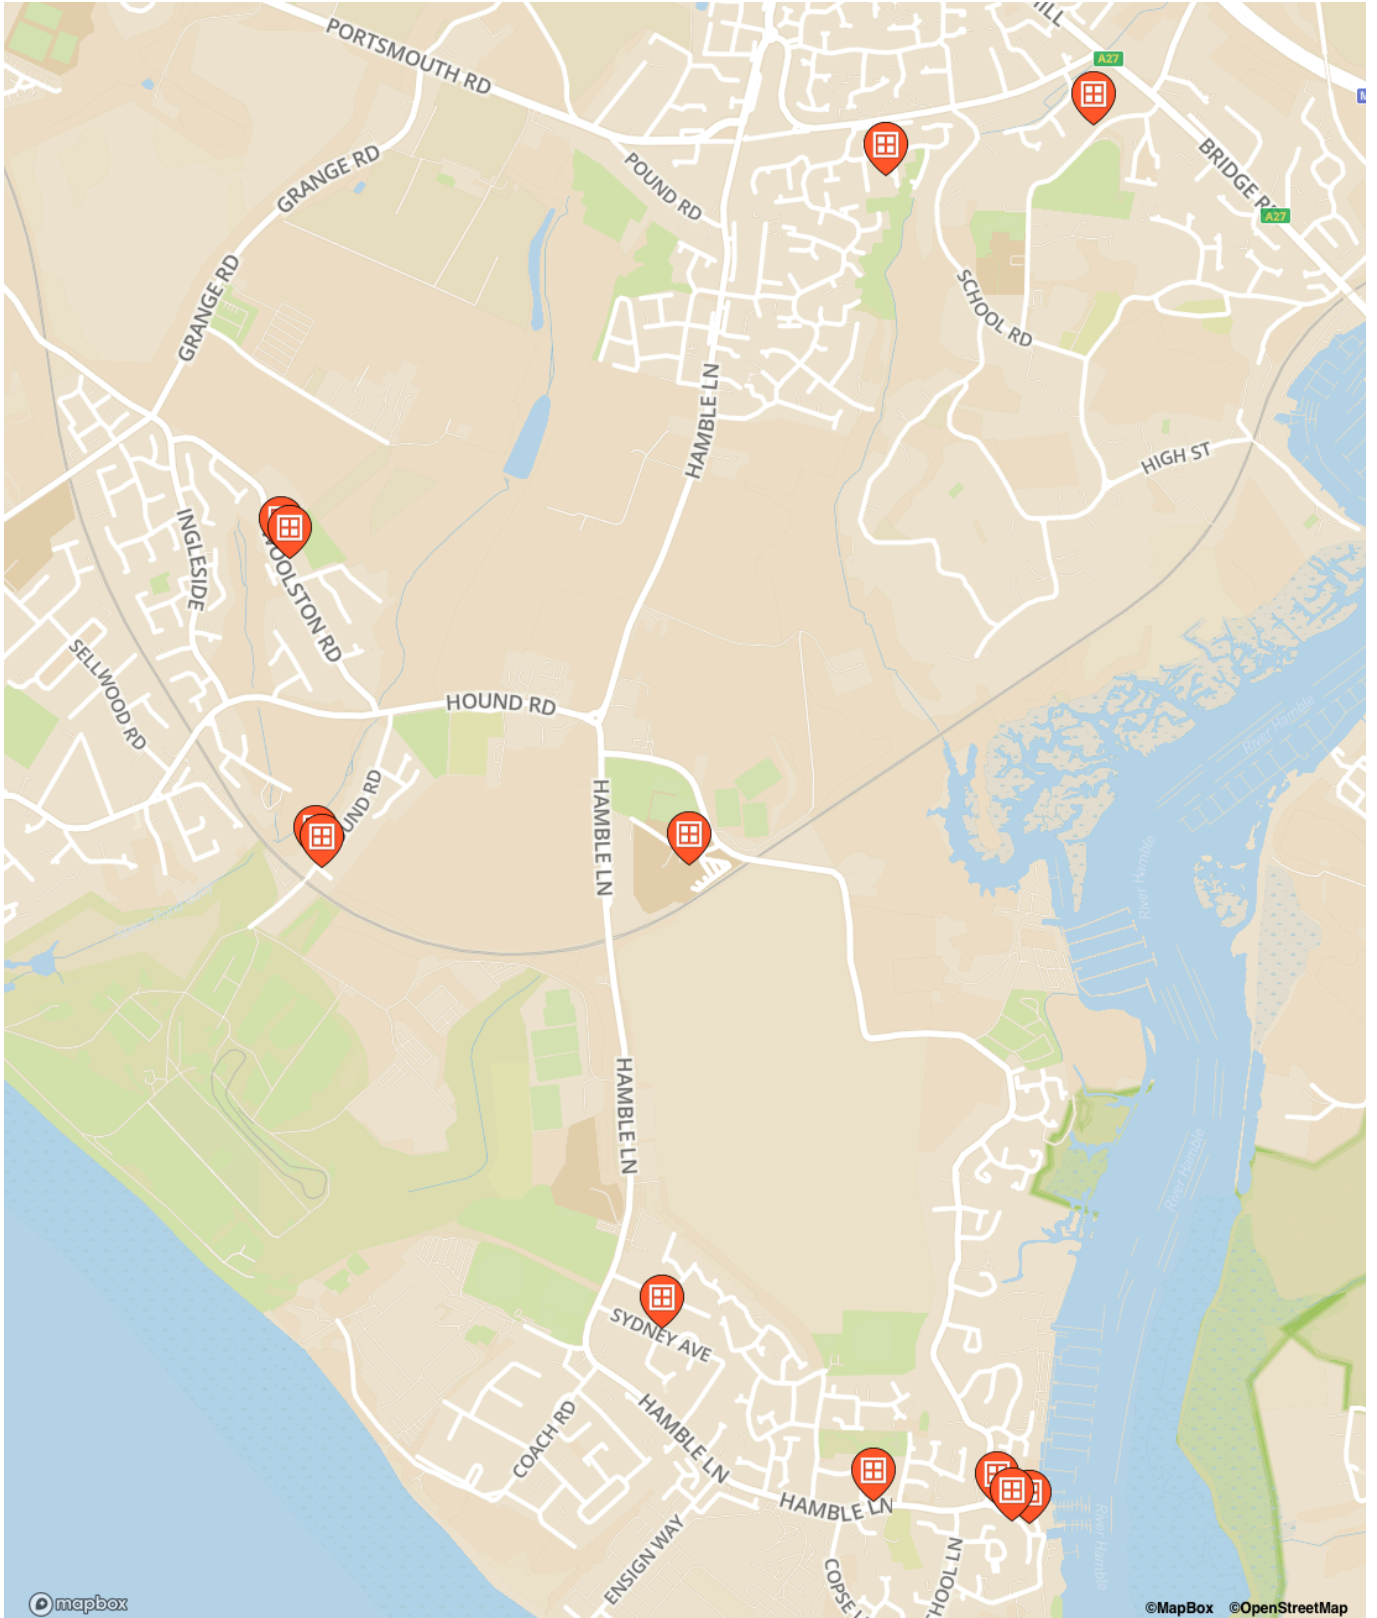

Bursledon, Hamble and Hound 2022

19-20 Feb 2022, 5pm-9pm

Bursledon, Hamble and Hound 2022

19-20 Feb 2022, 5pm-9pm

Windows on the map

3 The Square

- White & Guard,
White & Guard, 3
The Square

High Street

- Jennys Cafe,
Jennys Cafe,
Hamble, High
Street
- The King & Queen,
The King and
Queen, High Street
- The Mercury
Library &
Community Hub,
High Street

Hound Road

- 7, Hound Road
- 18, Hound Road

Long Lane

- Lynwood, Long
Lane

Satchell Lane

- Hamble Sports
Complex, Satchell
Lane

Sherley Green

- 6, Sherley Green

Sydney Avenue

- 37, Sydney Avenue

Woolston Road

- 92, Woolston Road
- 100, Woolston
Road

Windows outside the map area

Kingfisher Road

- 8, Kingfisher Road