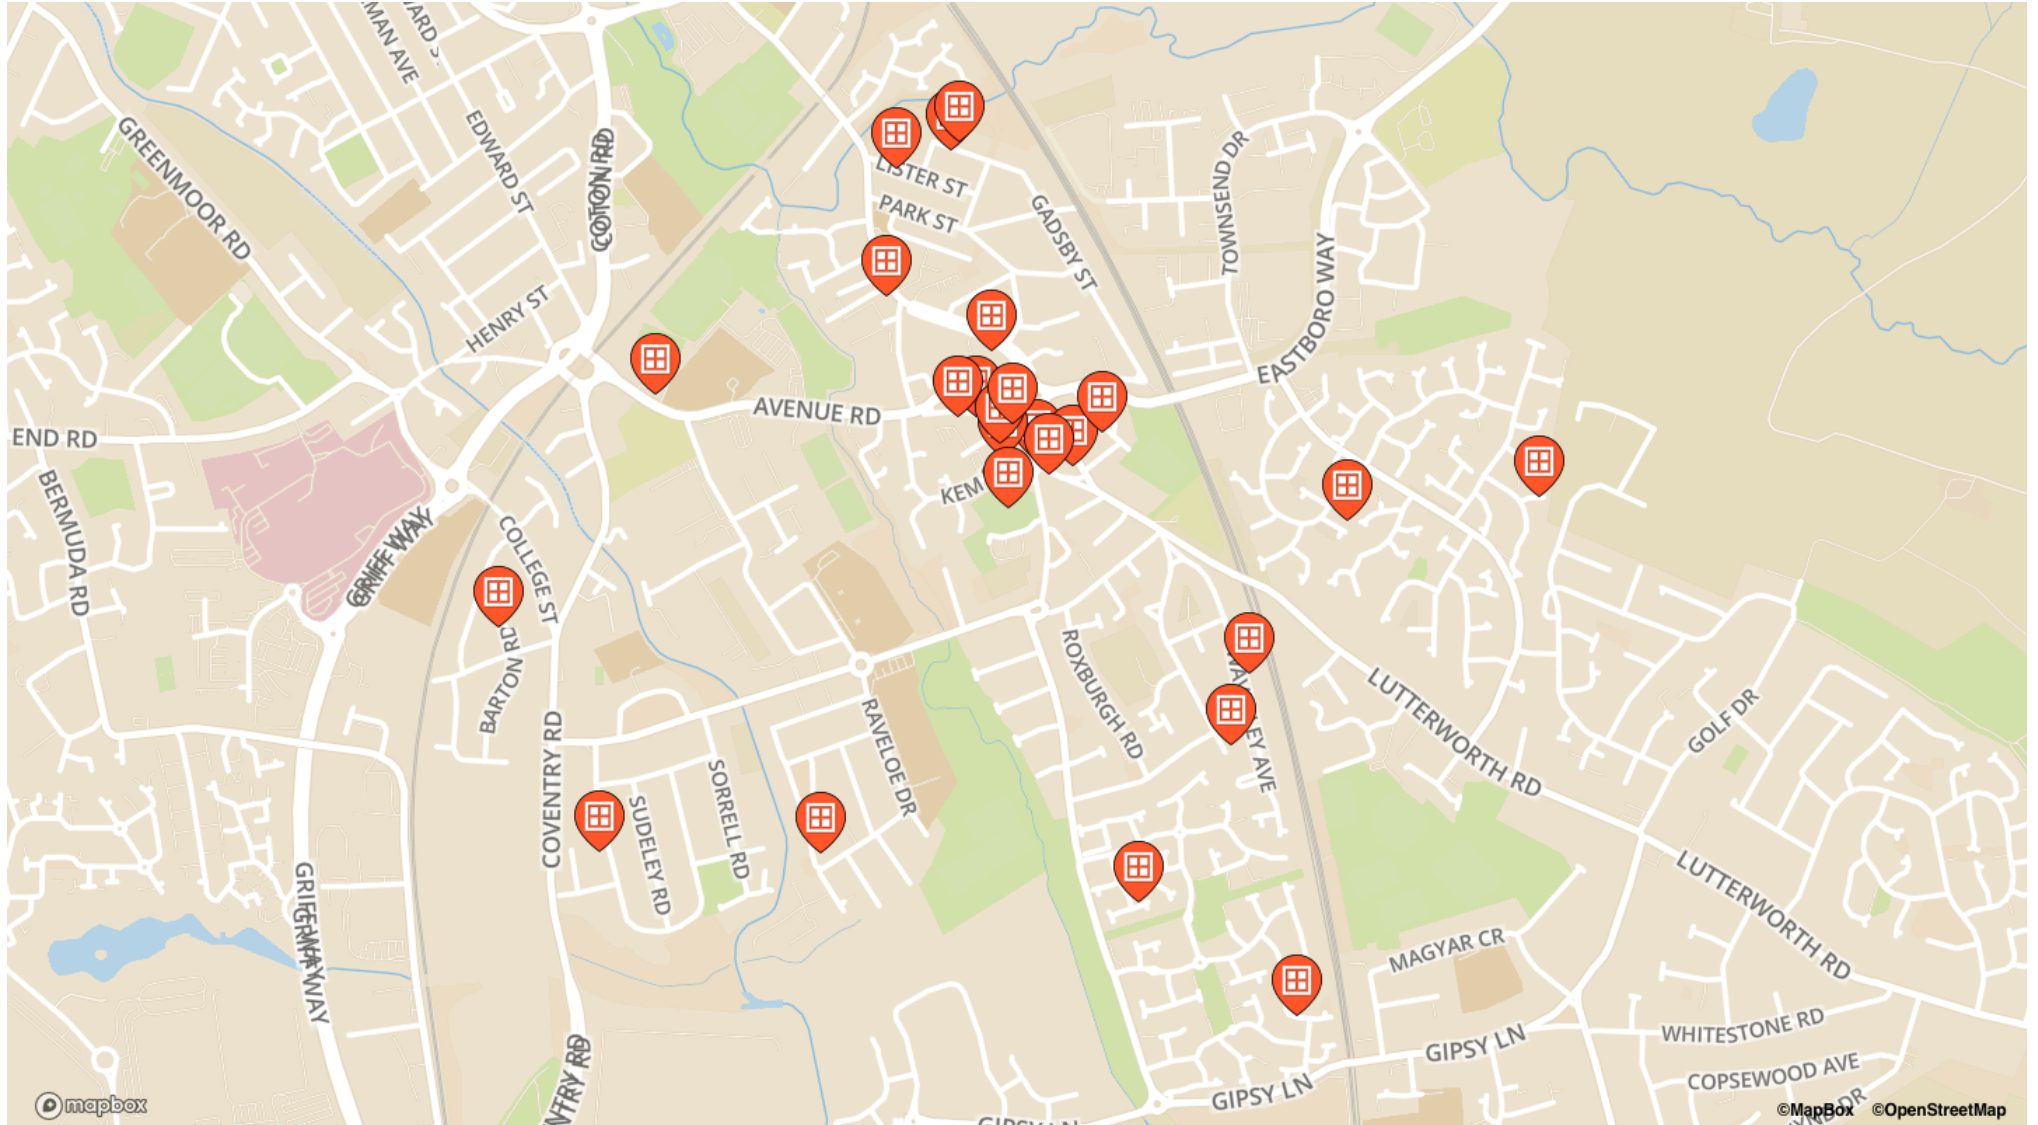

Attleborough, Nuneaton 2022

26 Feb-11 Mar 2022, 6pm-9pm