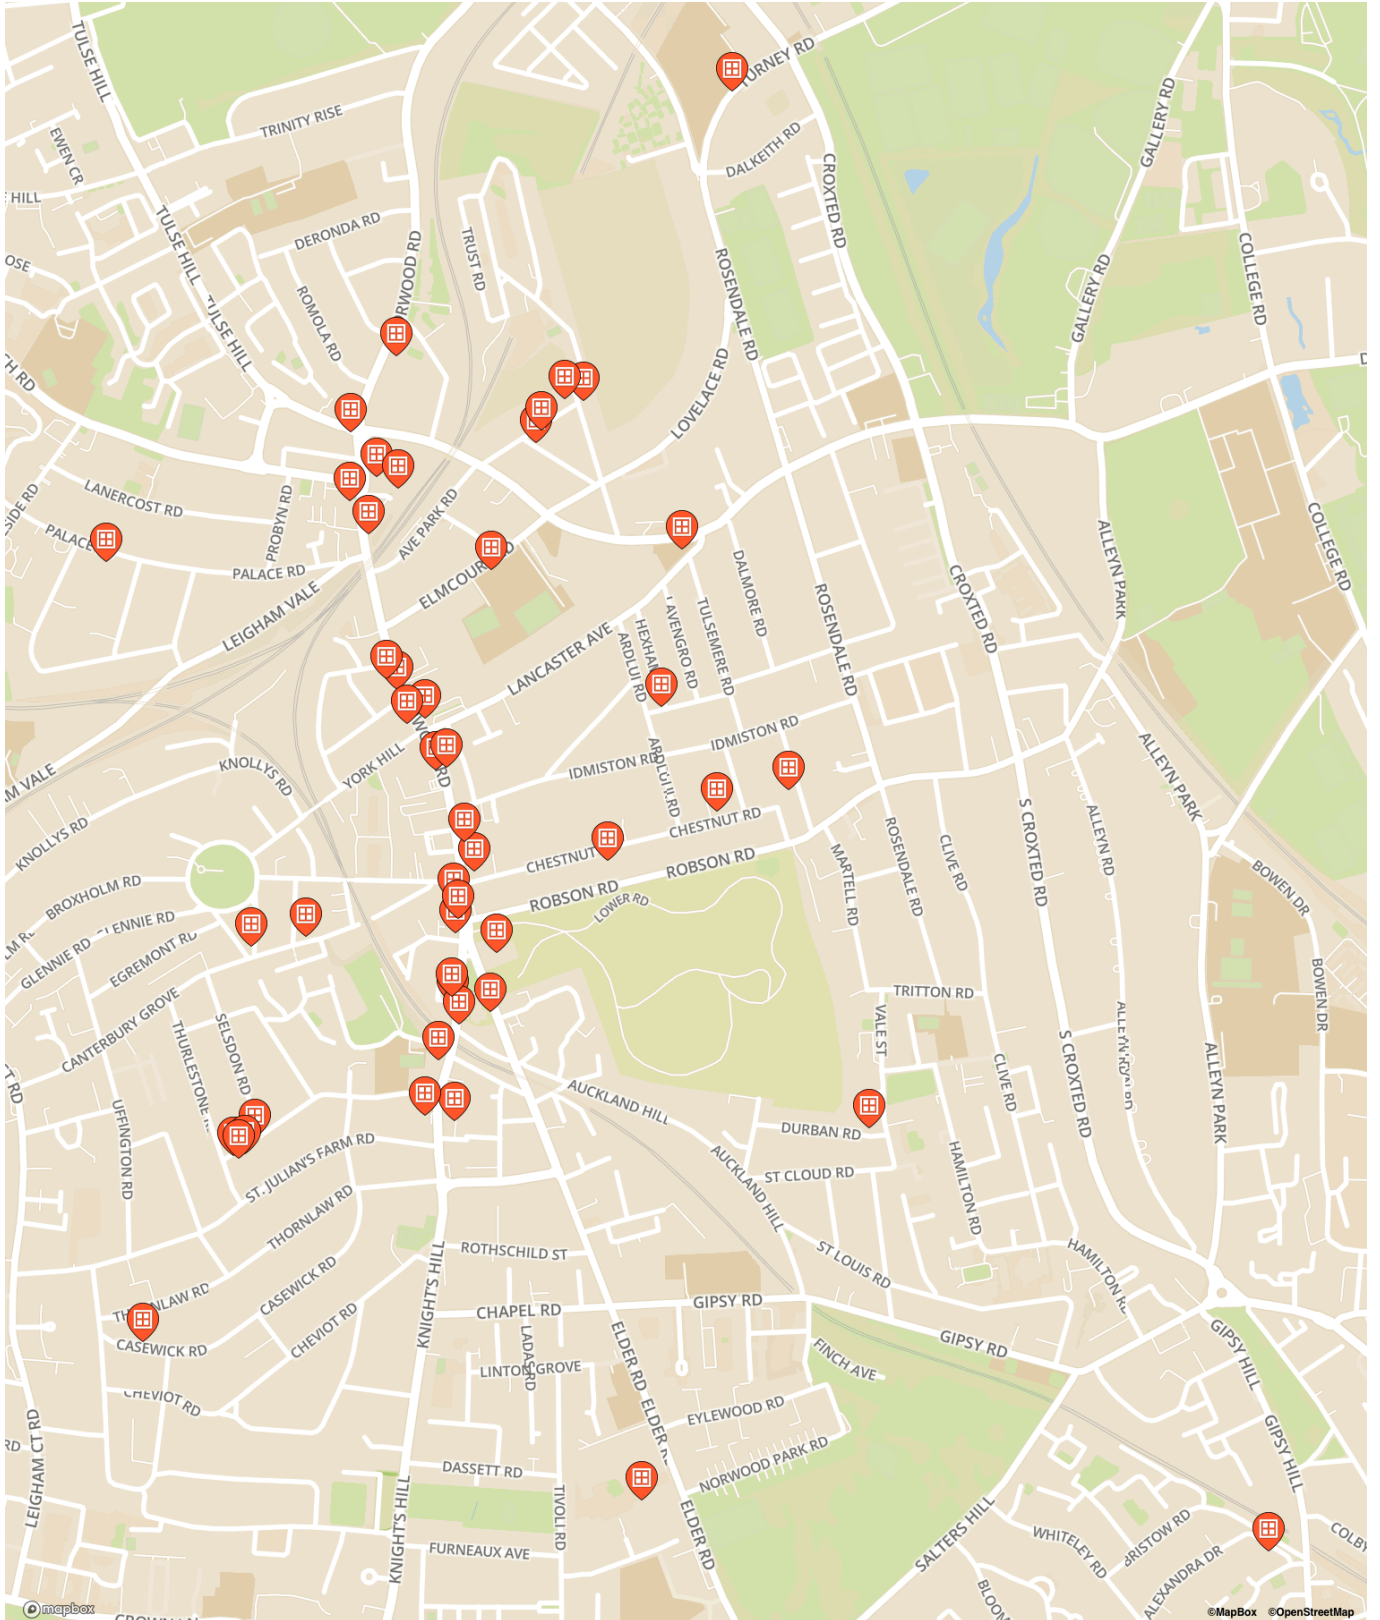

# Wild Norwood 2021

27 Nov-12 Dec 2021, 5pm-8pm

### **Birkbeck Hill**

- 10, Birkbeck Hill
- 55, Birkbeck Hill

### **Birkbeck Place**

- 3, Birkbeck Place

### **Canterbury Grove**

- 20, Canterbury Grove