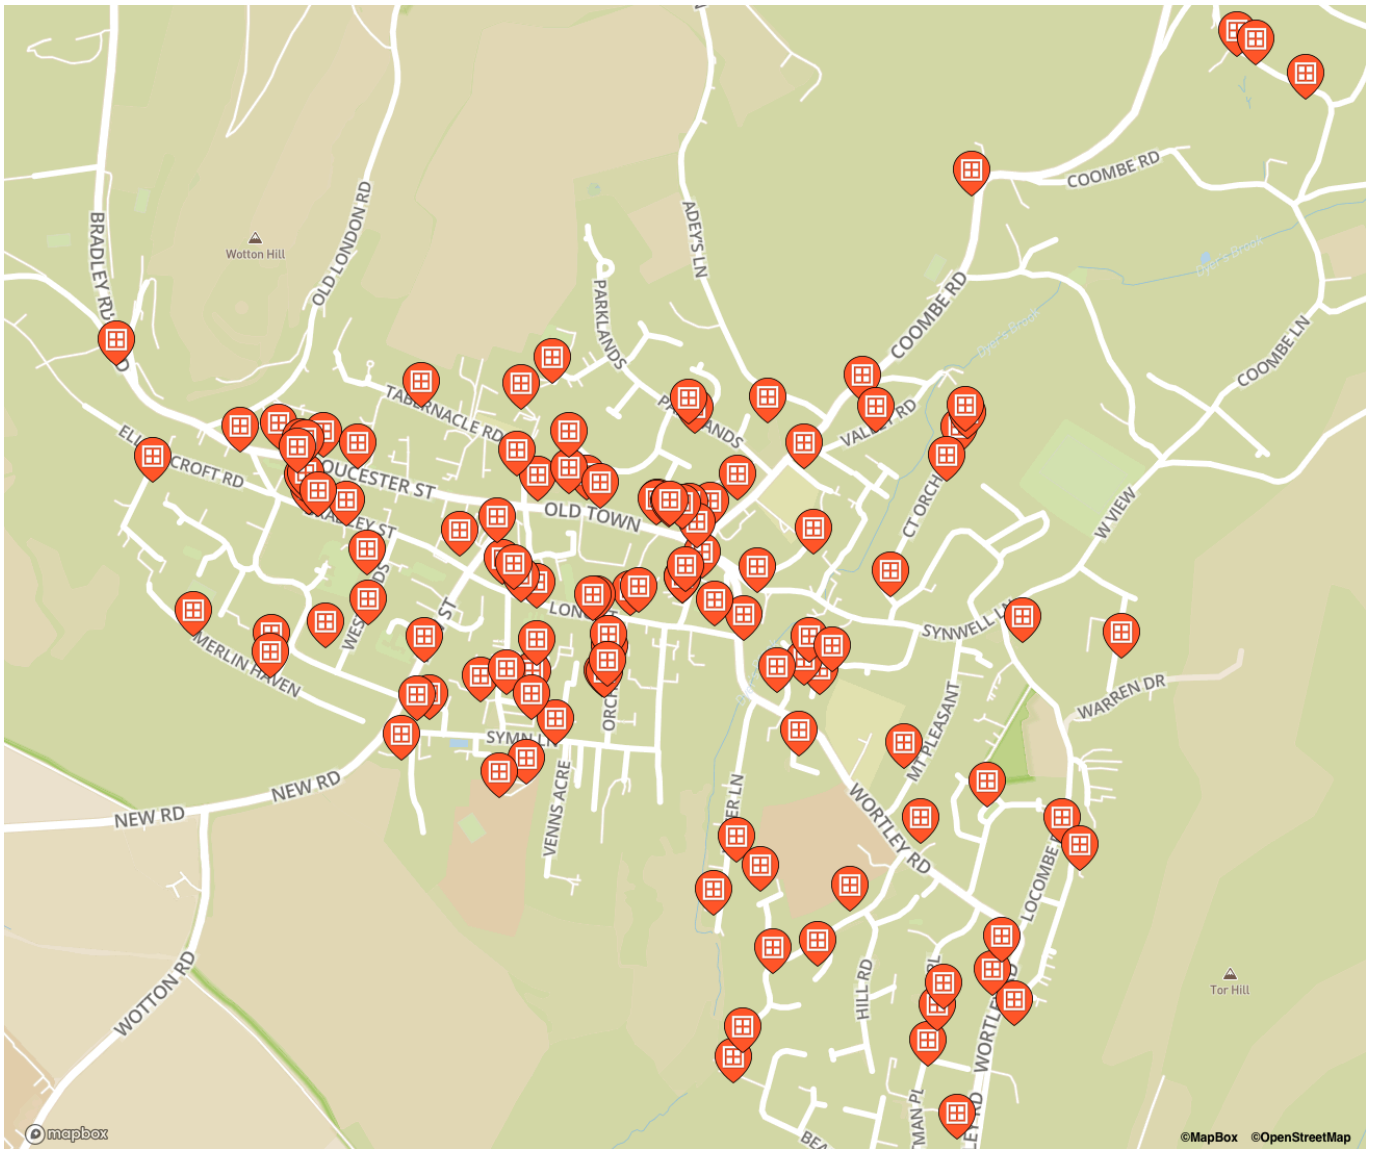

Wotton under Edge 2022

3-7 Feb 2022, 6pm-10pm

Wotton under Edge 2022

3-7 Feb 2022, 6pm-10pm

Windows on the map

1 Culverhay
Culverhay House

1 Tabernacle Pitch
Long View House

1 The Steep, Potters Pond
Lyndale

23 westfields
23

Bear Street
4

Bearlands
13

Bournstream
Bournstream House

Bradley Road
42

Bradley Street
Wotton-under-Edge
Dramatic Society (22) /
32 / 34 / 39 / 41

Brickfields
1 / 3

Cherry Orchard
27

Orchard Street
2 / 4 / 8 / 10 / Cartref

Parklands
4 / 68F / 120 / 121 /
Valley View

Pitman Place
31 / 75A / 81A

Rope Walk
Wotton Baptist Church
(Wotton Baptist
Church)

School Road
Shearman's House

Shepherds Leaze
13 / 30 / 57 / 66

The Cloud
3 Victoria Cottages

The Green
12

Valley Road
11

Water Lane
54 / Beeznee 23

Westfields
The Wrens 42a

Wortley Terrace
8 / 9 / 16

Windows outside the map area

Charfield Road
6