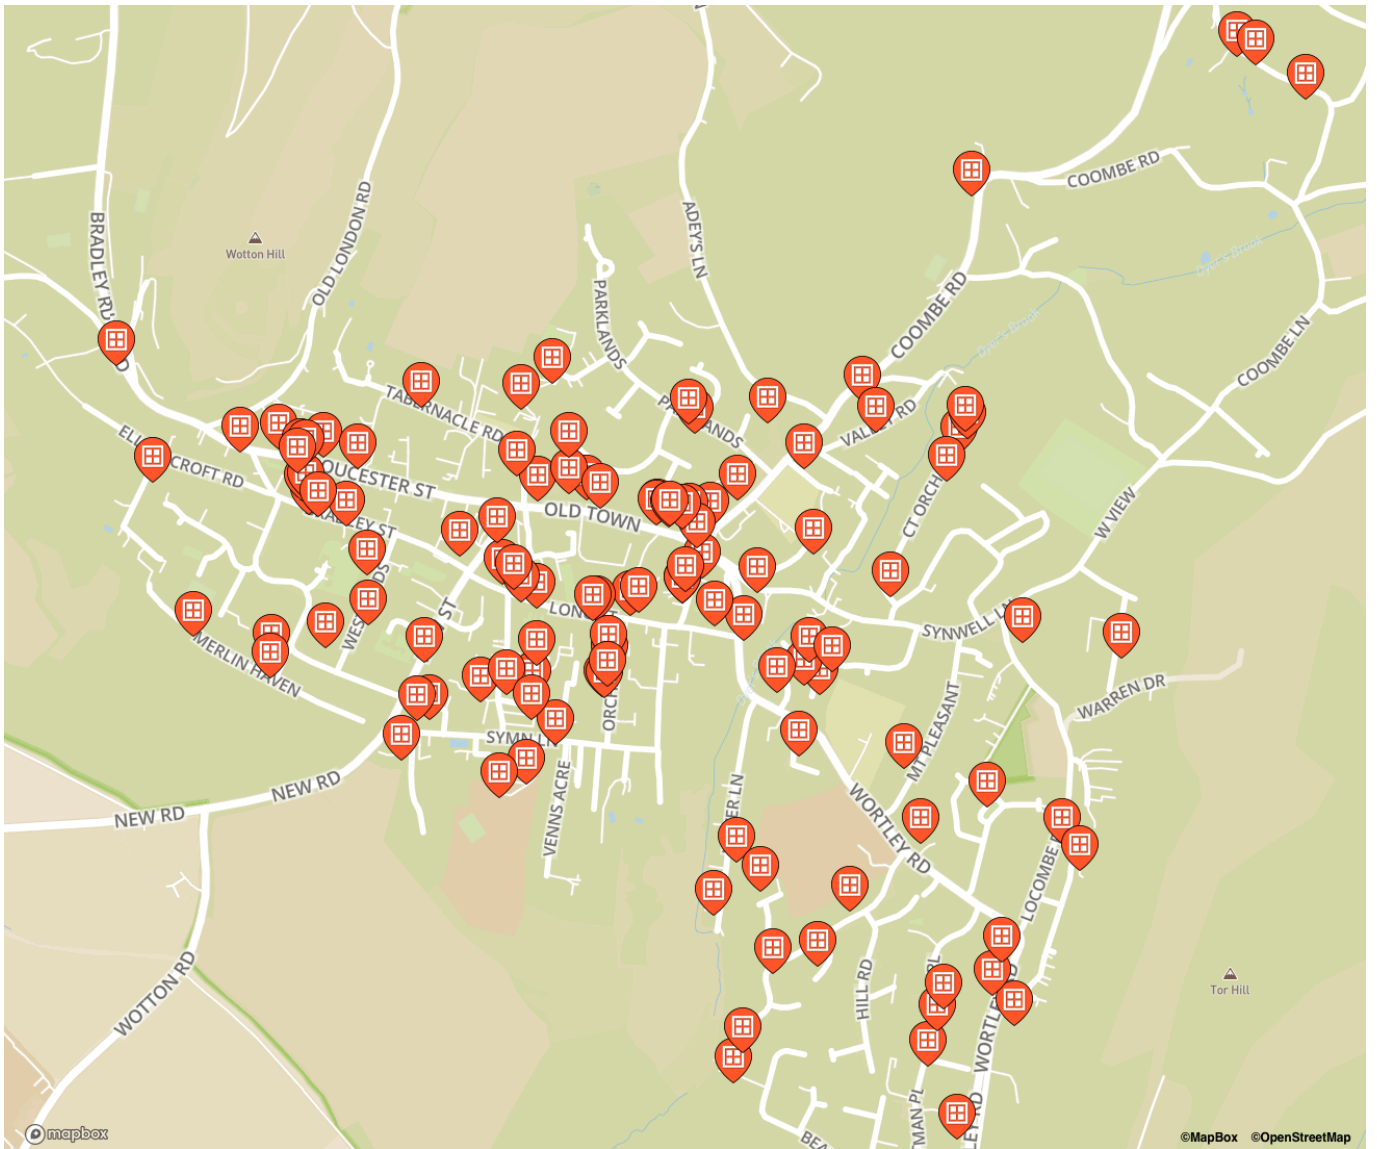

Wotton under Edge 2022

3-7 Feb 2022, 6pm-10pm

Wotton under Edge 2022

3-7 Feb 2022, 6pm-10pm

Windows on the map

1 Culverhay
Culverhay House

1 Tabernacle Pitch
Long View House

1 The Steep, Potters Pond
Lyndale

23 westfields
23

Bear Street
4

Bearlands
13

Bournstream
Bournstream House

Bradley Road
42

Bradley Street
Wotton-under-Edge
Dramatic Society (22) /
32 / 34 / 39 / 41

Brickfields
1 / 3

Cherry Orchard
27

Orchard Street
2 / 4 / 8 / 10 / Cartref

Parklands
4 / 68F / 120 / 121 /
Valley View

Pitman Place
31 / 75A / 81A

Rope Walk
Wotton Baptist Church
(Wotton Baptist
Church)

School Road
Shearman's House

Shepherds Leaze
13 / 30 / 57 / 66

The Cloud
3 Victoria Cottages

The Green
12

Valley Road
11

Water Lane
54 / Beeznee 23

Westfields
The Wrens 42a

Wortley Terrace
8 / 9 / 16

Windows outside the map area

Charfield Road
6