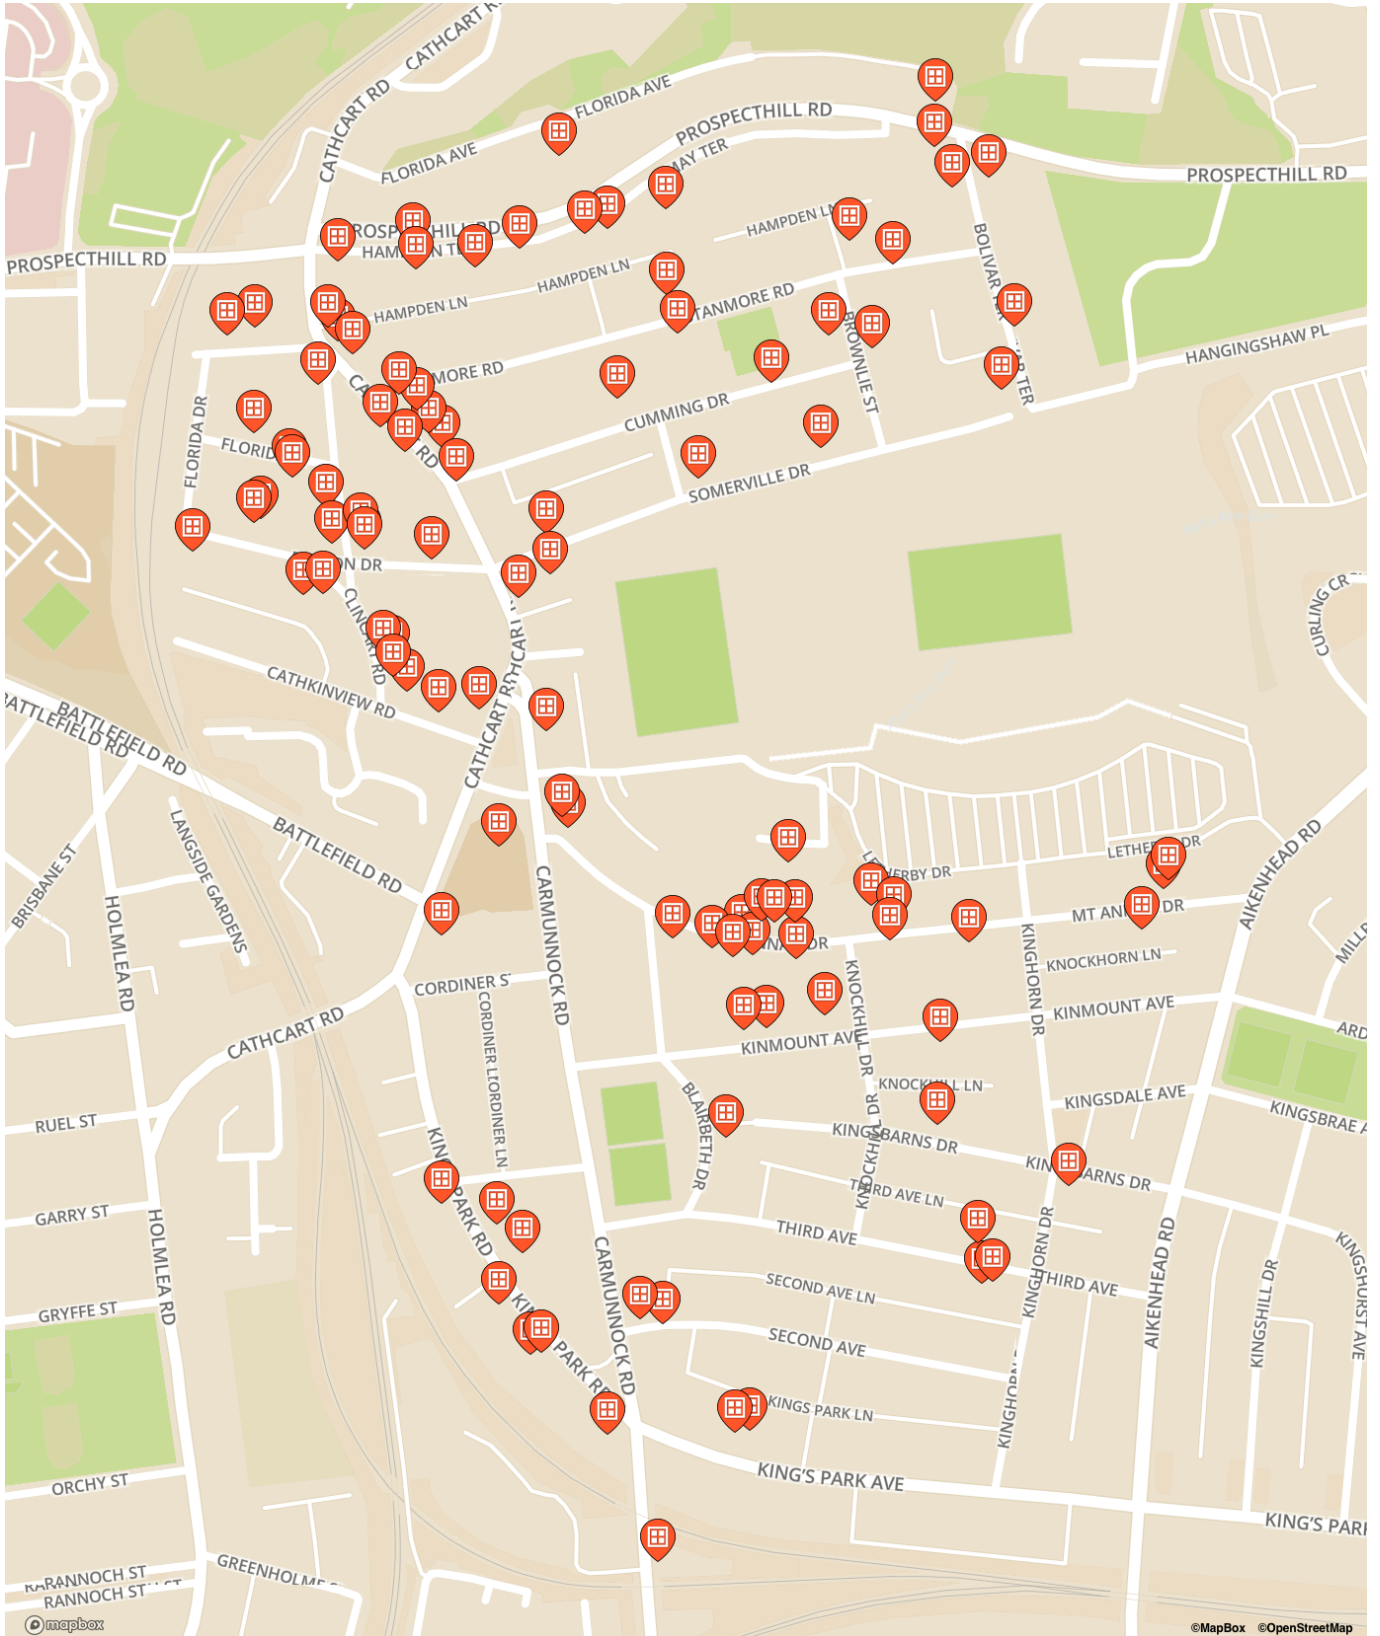

Mount Florida 2022

5-7 Mar 2022, 6-9pm