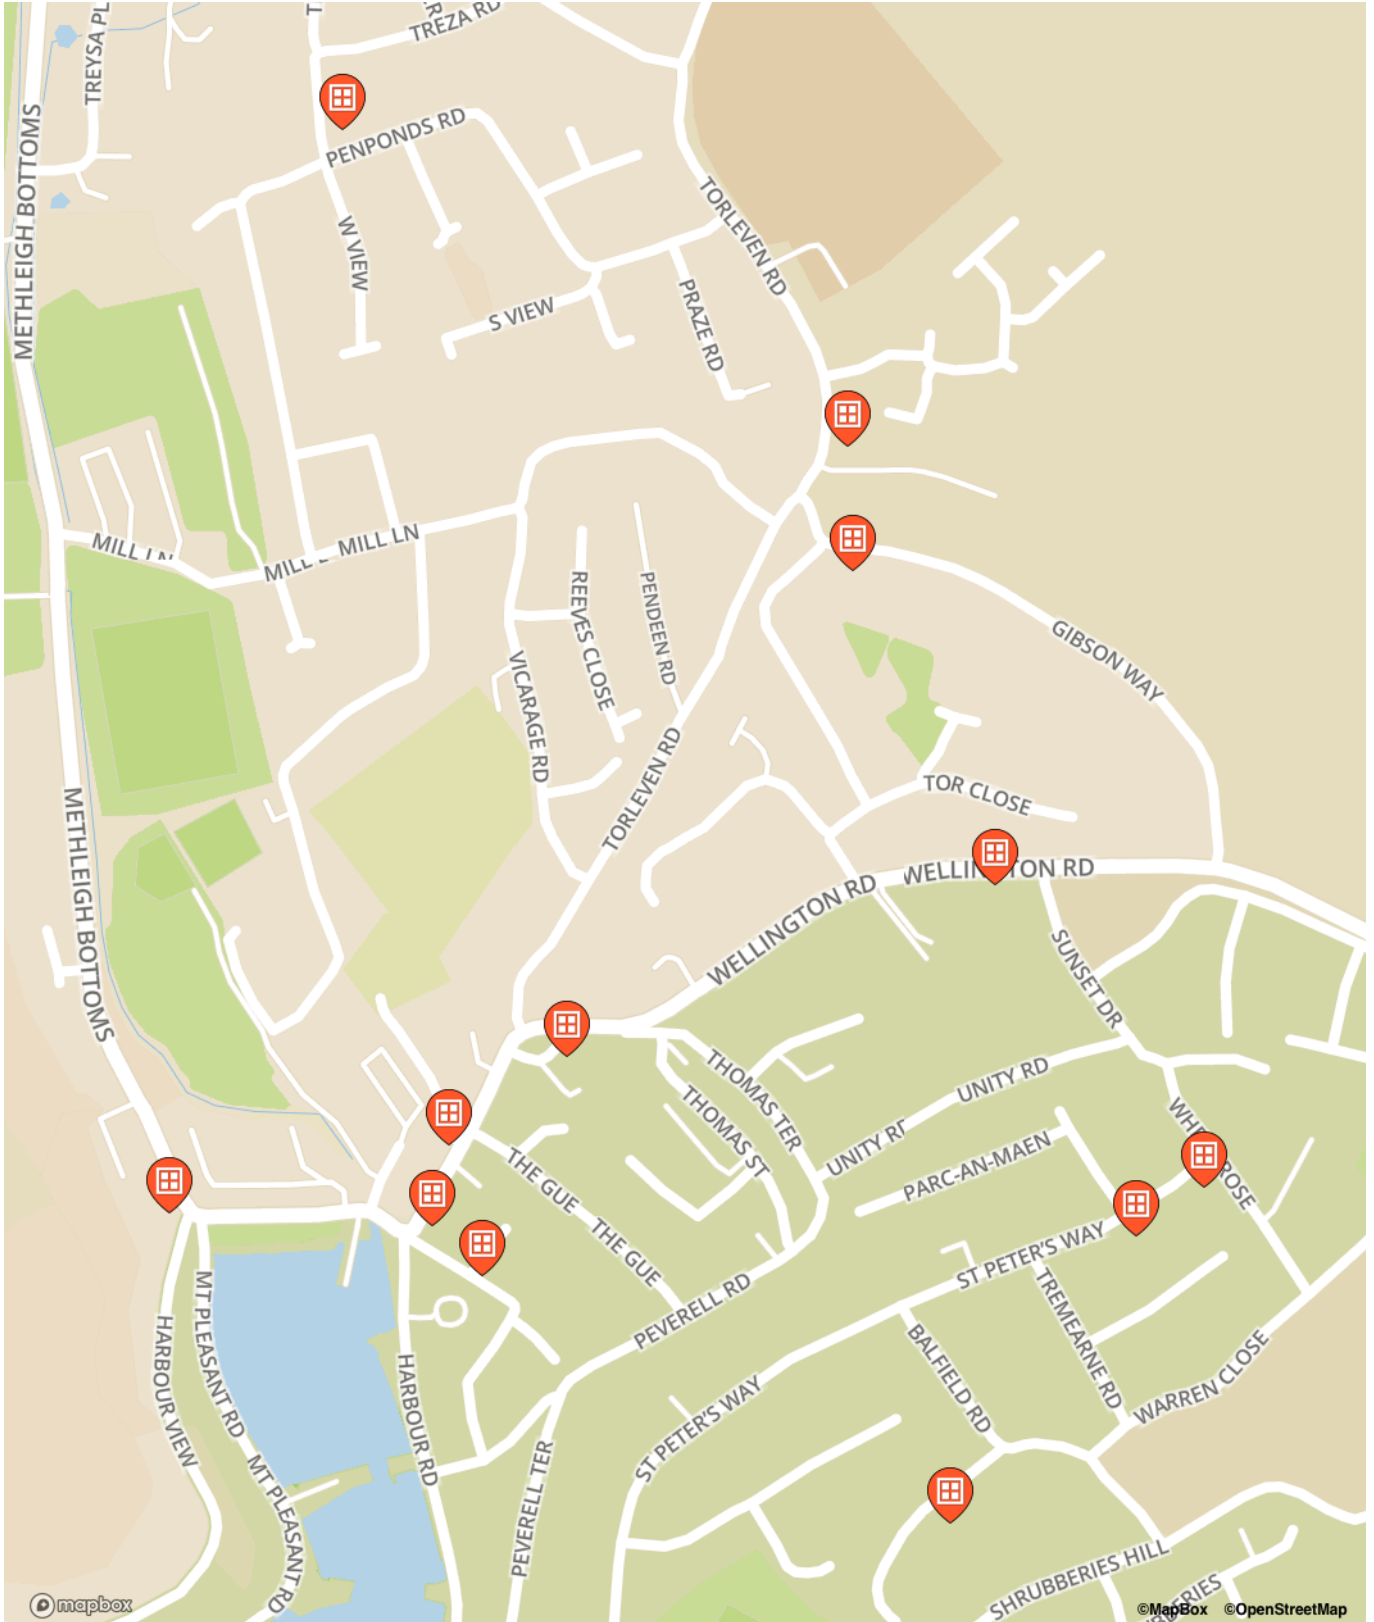

Porthleven 2022

24-25 Feb 2022, 5pm - 9pm

Porthleven 2022

24-25 Feb 2022, 5pm - 9pm

Fore Street

- 1, Fore Street

Fore street

- Quayside fish,
Quayside fish, Fore
street

Gibson Way

- 4, Gibson Way

Holman's Place

- Sea breeze,
Holman's Place

Kestral Close

- 9, Kestral Close

Methleigh bottoms

- Flat 5, Methleigh
bottoms

Saint Peters Way

- 7, Saint Peters Way

Saint Pirans Parc

- 15, Saint Pirans
Parc

Torleven View

- 2, Torleven View

Treza Road

- 1, Treza Road

Wellington Road

- Mayfield,,
Wellington Road

Wheal Rose

- 86, Wheal Rose