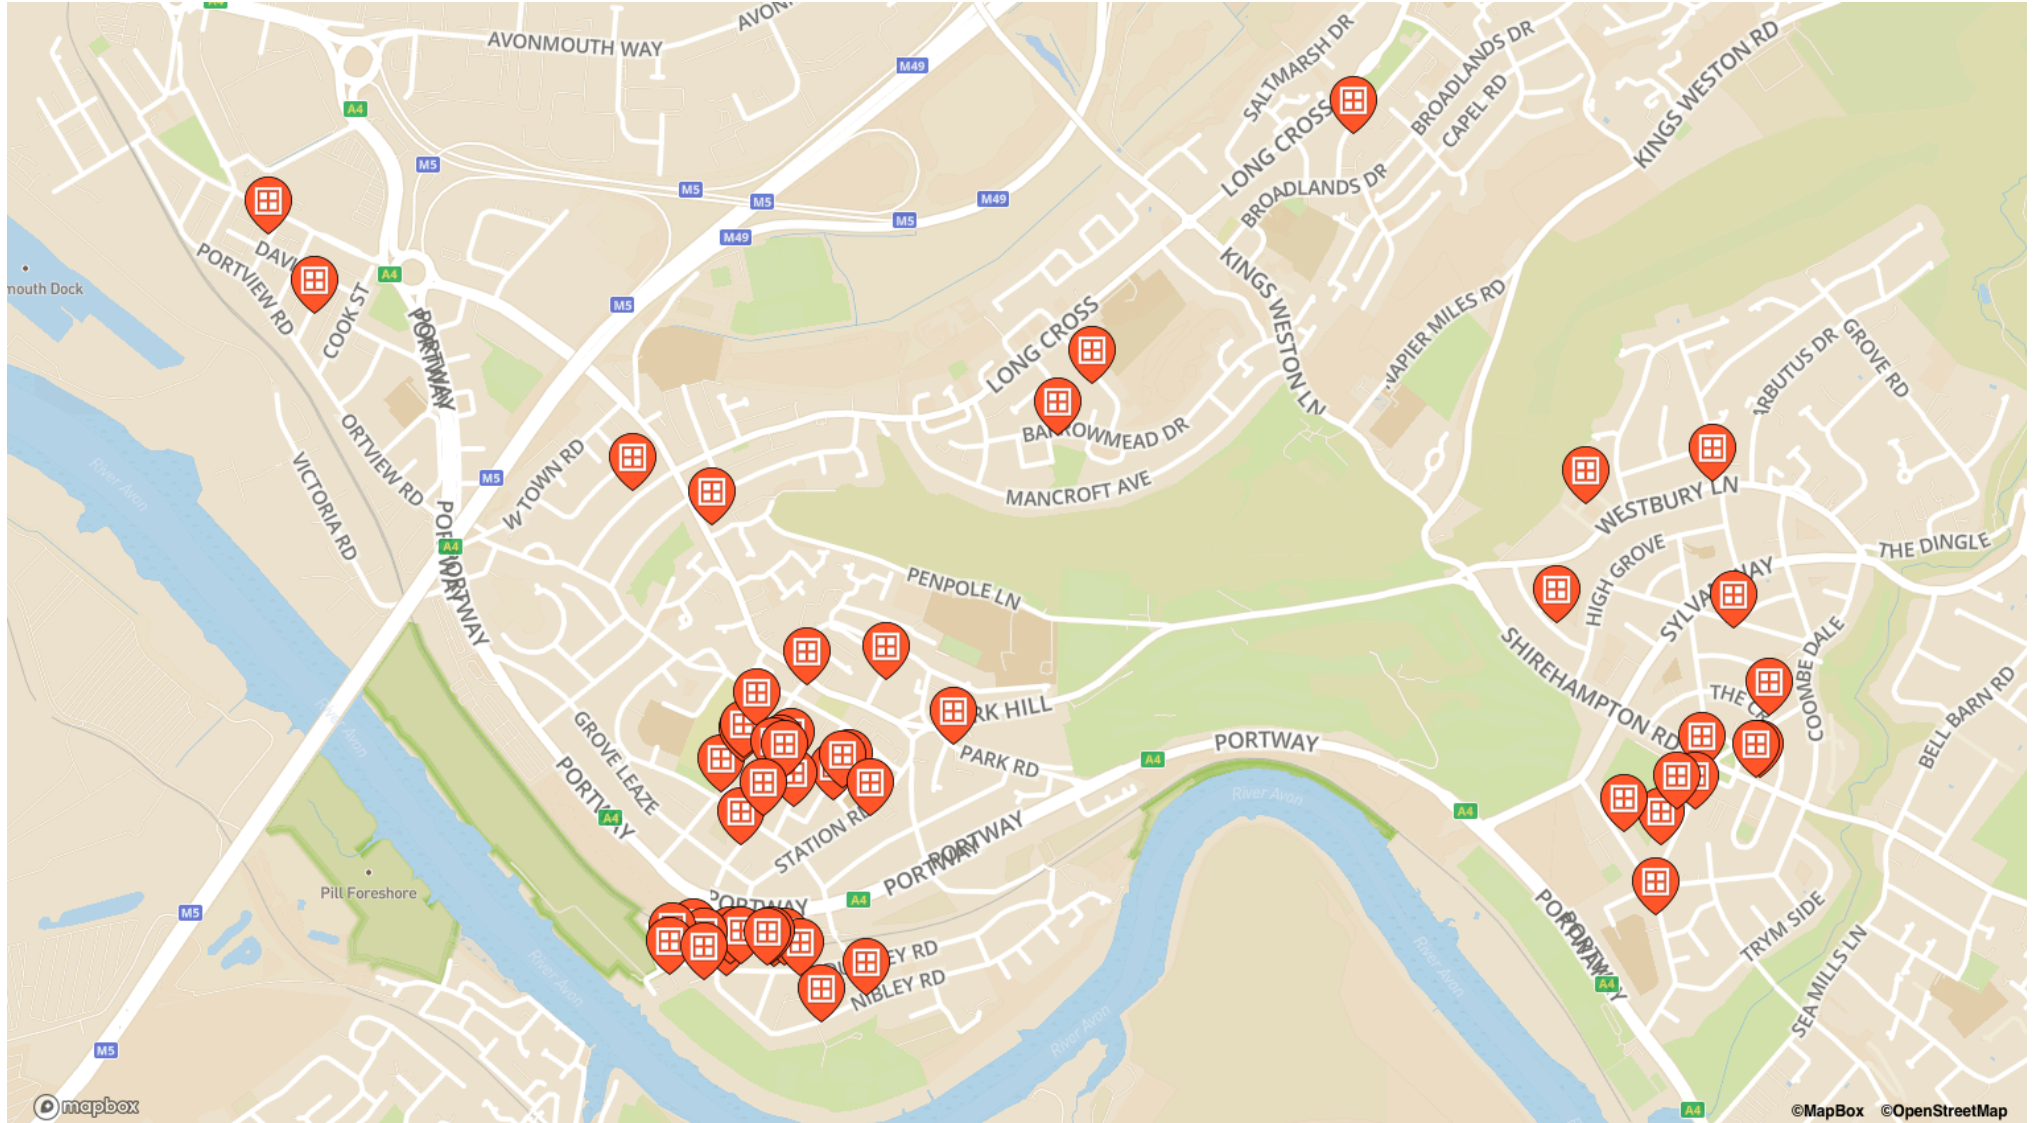

4 villages 2022

25-27 Feb 2022

4 villages 2022

25-27 Feb 2022

BADENHAM GROVE

- 26, BADENHAM GROVE

Barrowmead Drive

- 91, Barrowmead Drive

- 4, Cottonwick Close

Dursley Road

- 4, Dursley Road
- 7, Dursley Road
- 17, Dursley Road
- 36, Dursley Road
- 39, Dursley Road
- 43, Dursley Road
- 45, Dursley Road
- 55, Dursley Road

Elberton Road

- 12, Elberton Road

Ridingleaze

- Pioneer medical group, Ridingleaze health hub, Ridingleaze

Riverleaze

- Sea Mills Primary School, Sea Mills Surgery, Riverleaze

Saint Edyth's Road

- 7, Saint Edyth's Road
- 28, Saint Edyth's Road
- Red Phone Box, Saint Edyth's Road

Shirehampton Road

- 124, Shirehampton Road

St Bernards Road

- 77 St. Bernards Road, St Bernards Road

St Edyth's rd

- 23, St Edyth's rd

Station Road

- 97, Station Road
- 105, Station Road