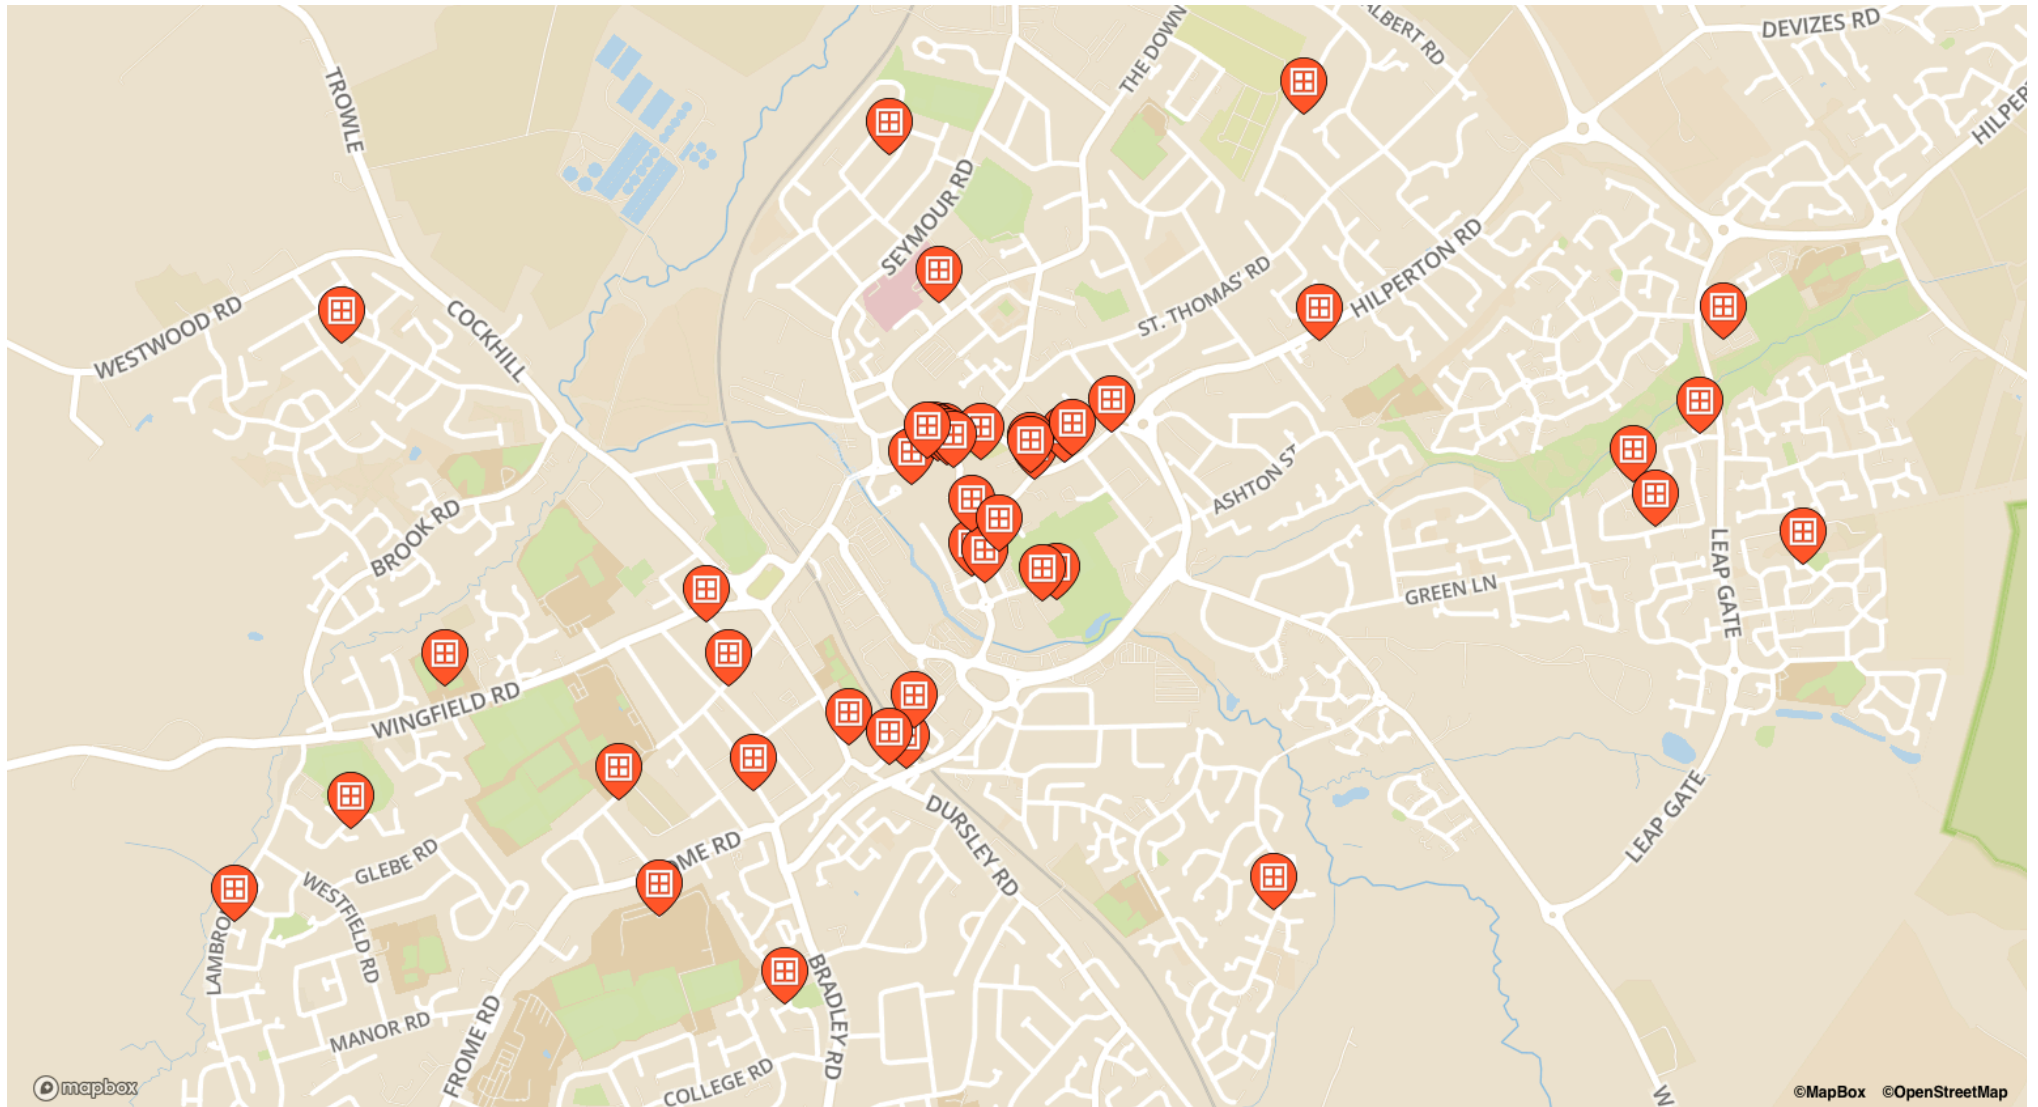

Trowbridge Window Wanderland 2022

17-20 Nov 2022, 6pm - 9pm