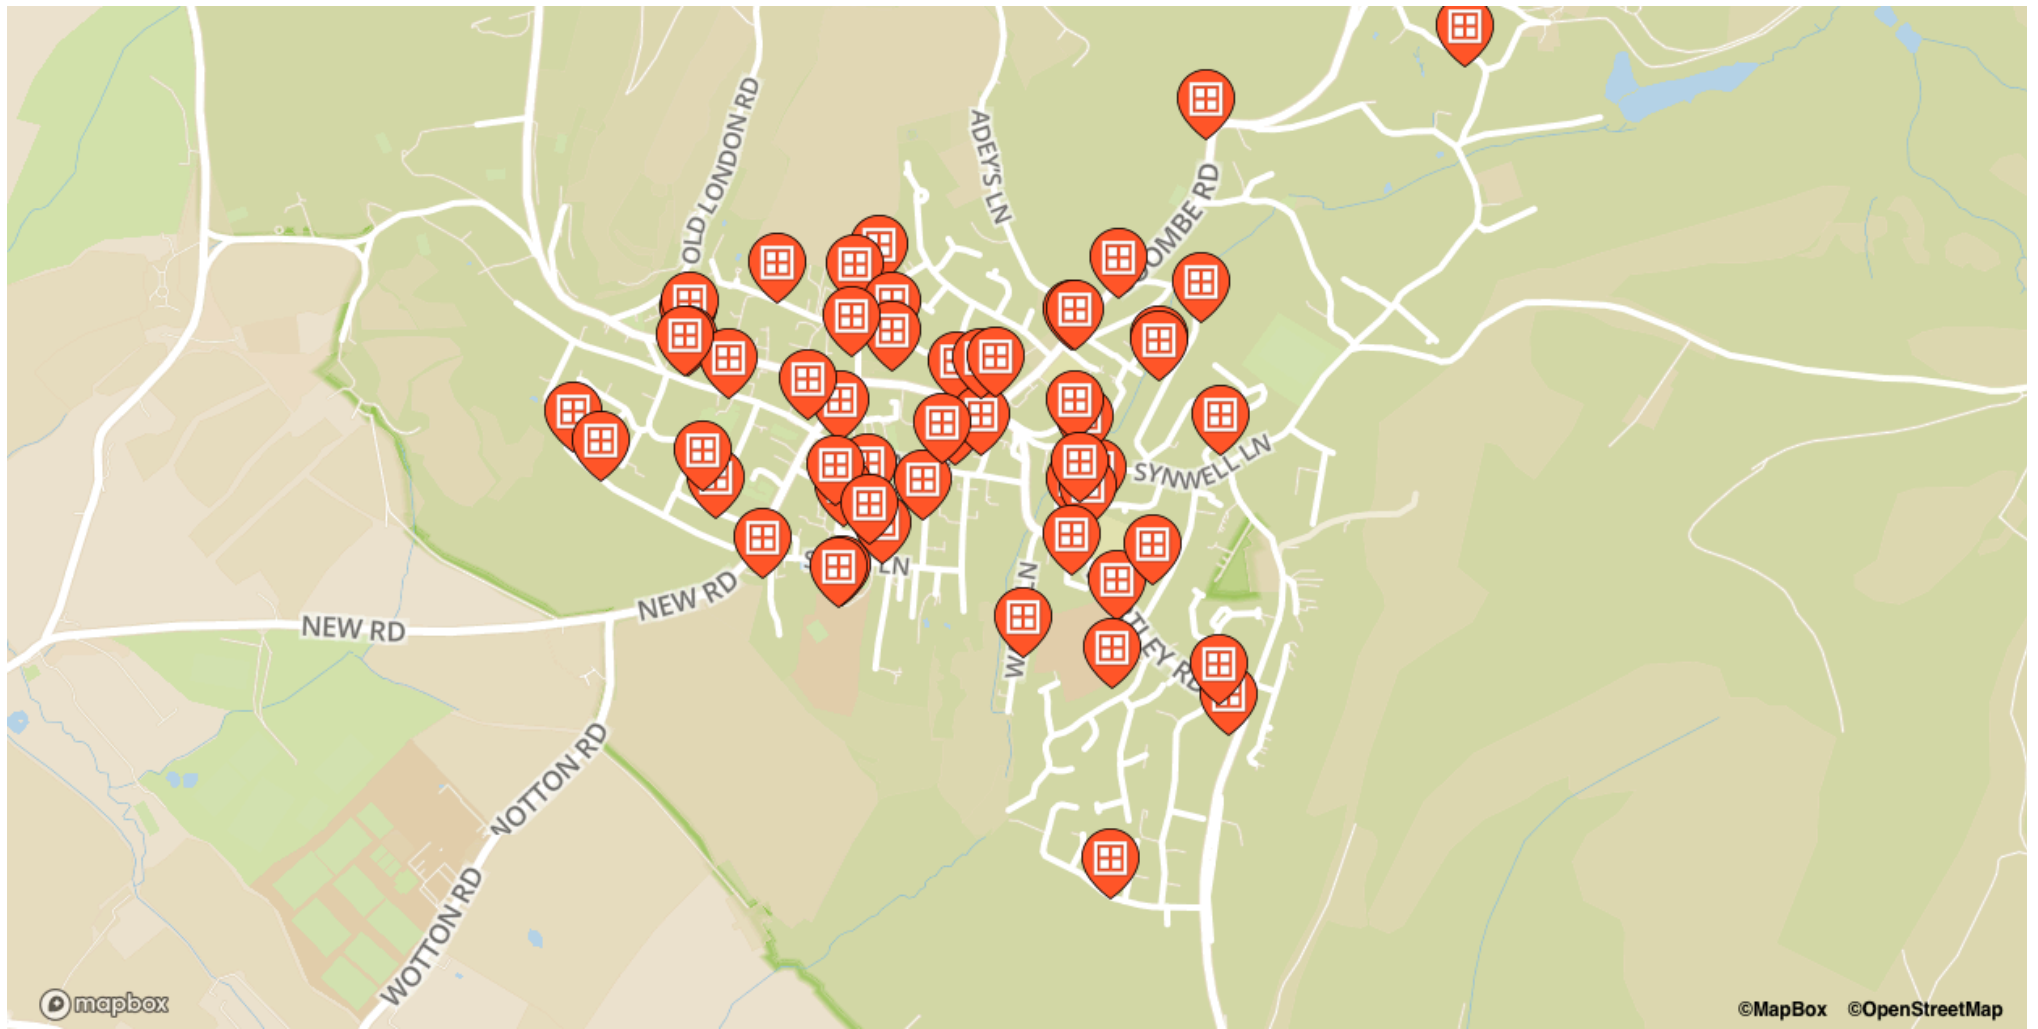

Wotton under Edge 2023

10-12 Feb 2023, 6pm-10pm