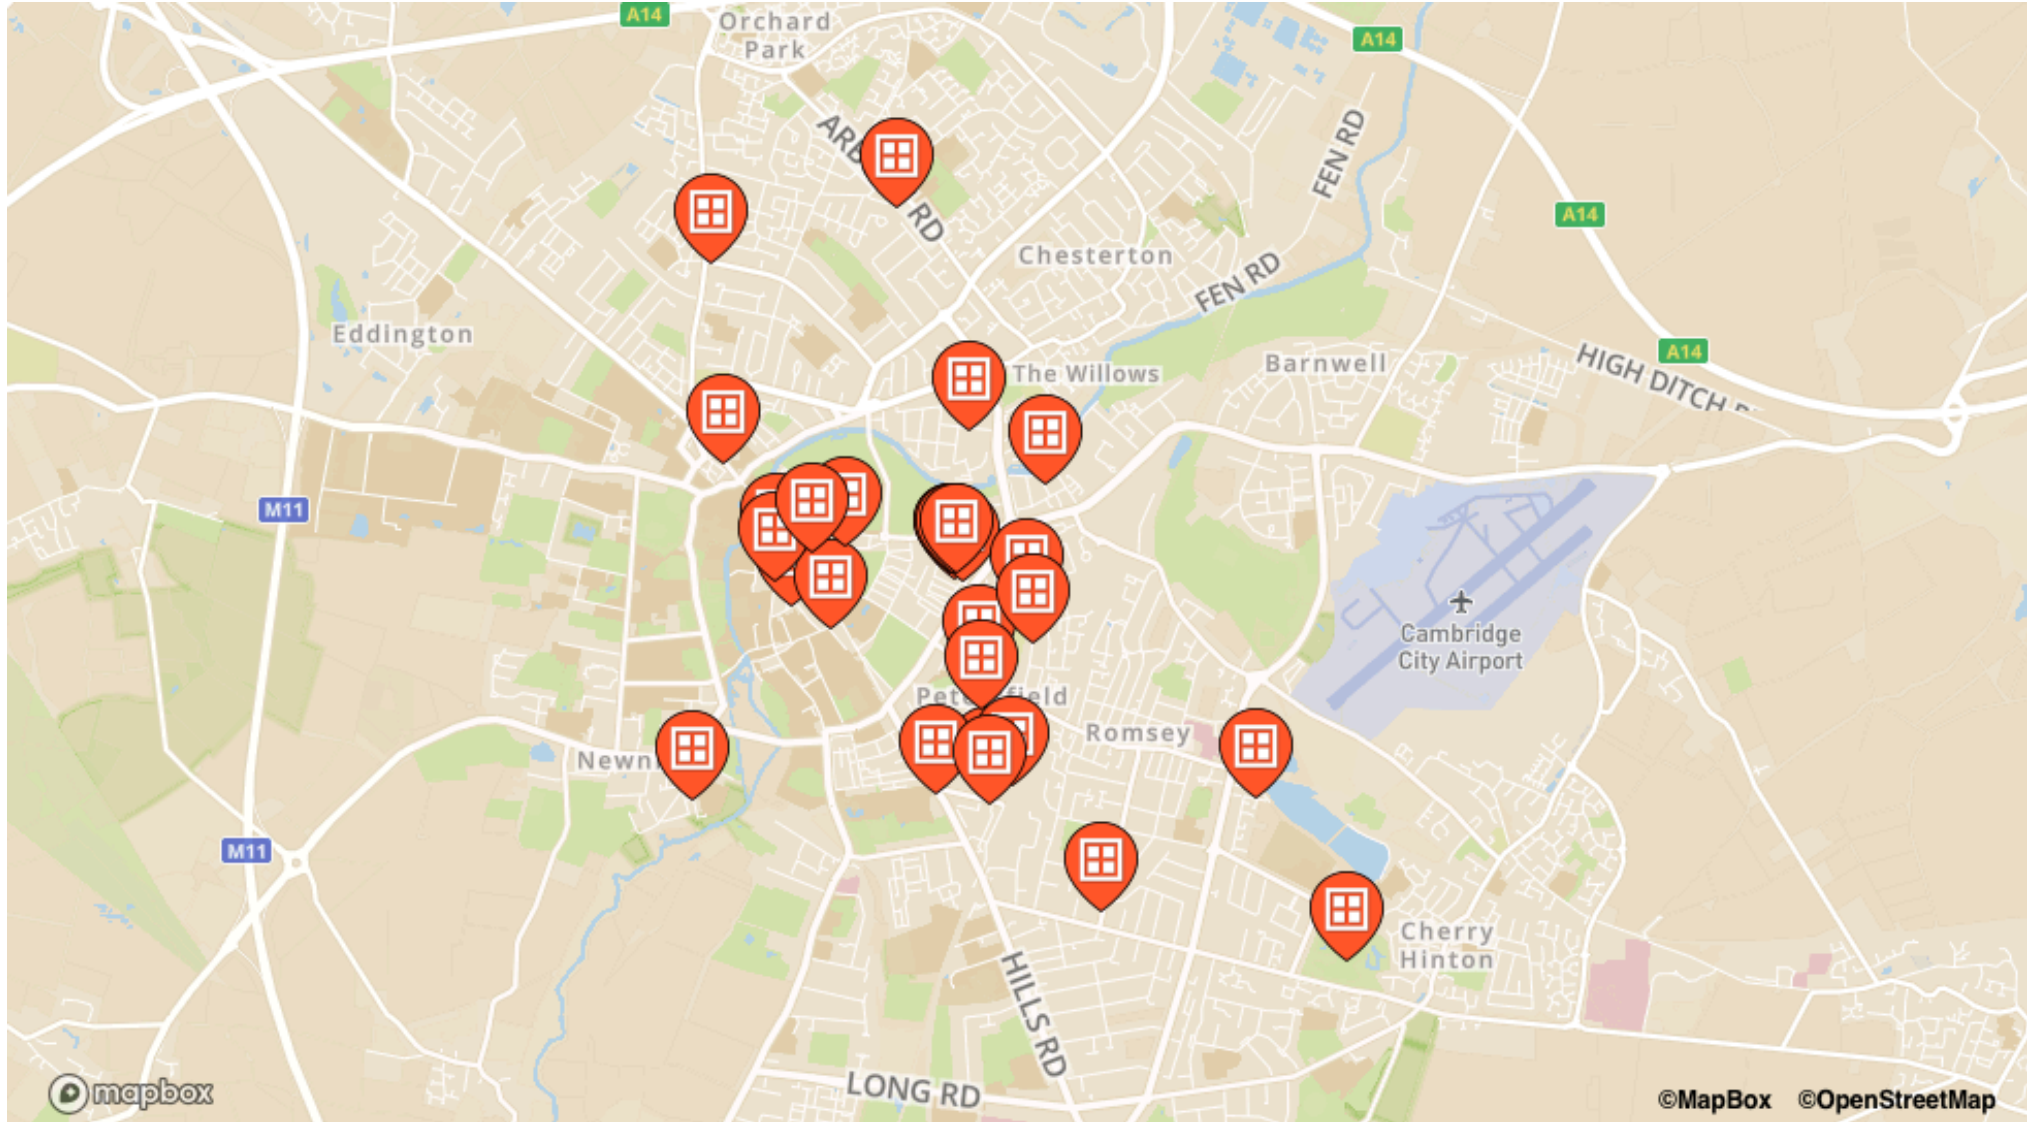

Cambridge Window Wanderland 2023

27 Jan-19 Feb 2023