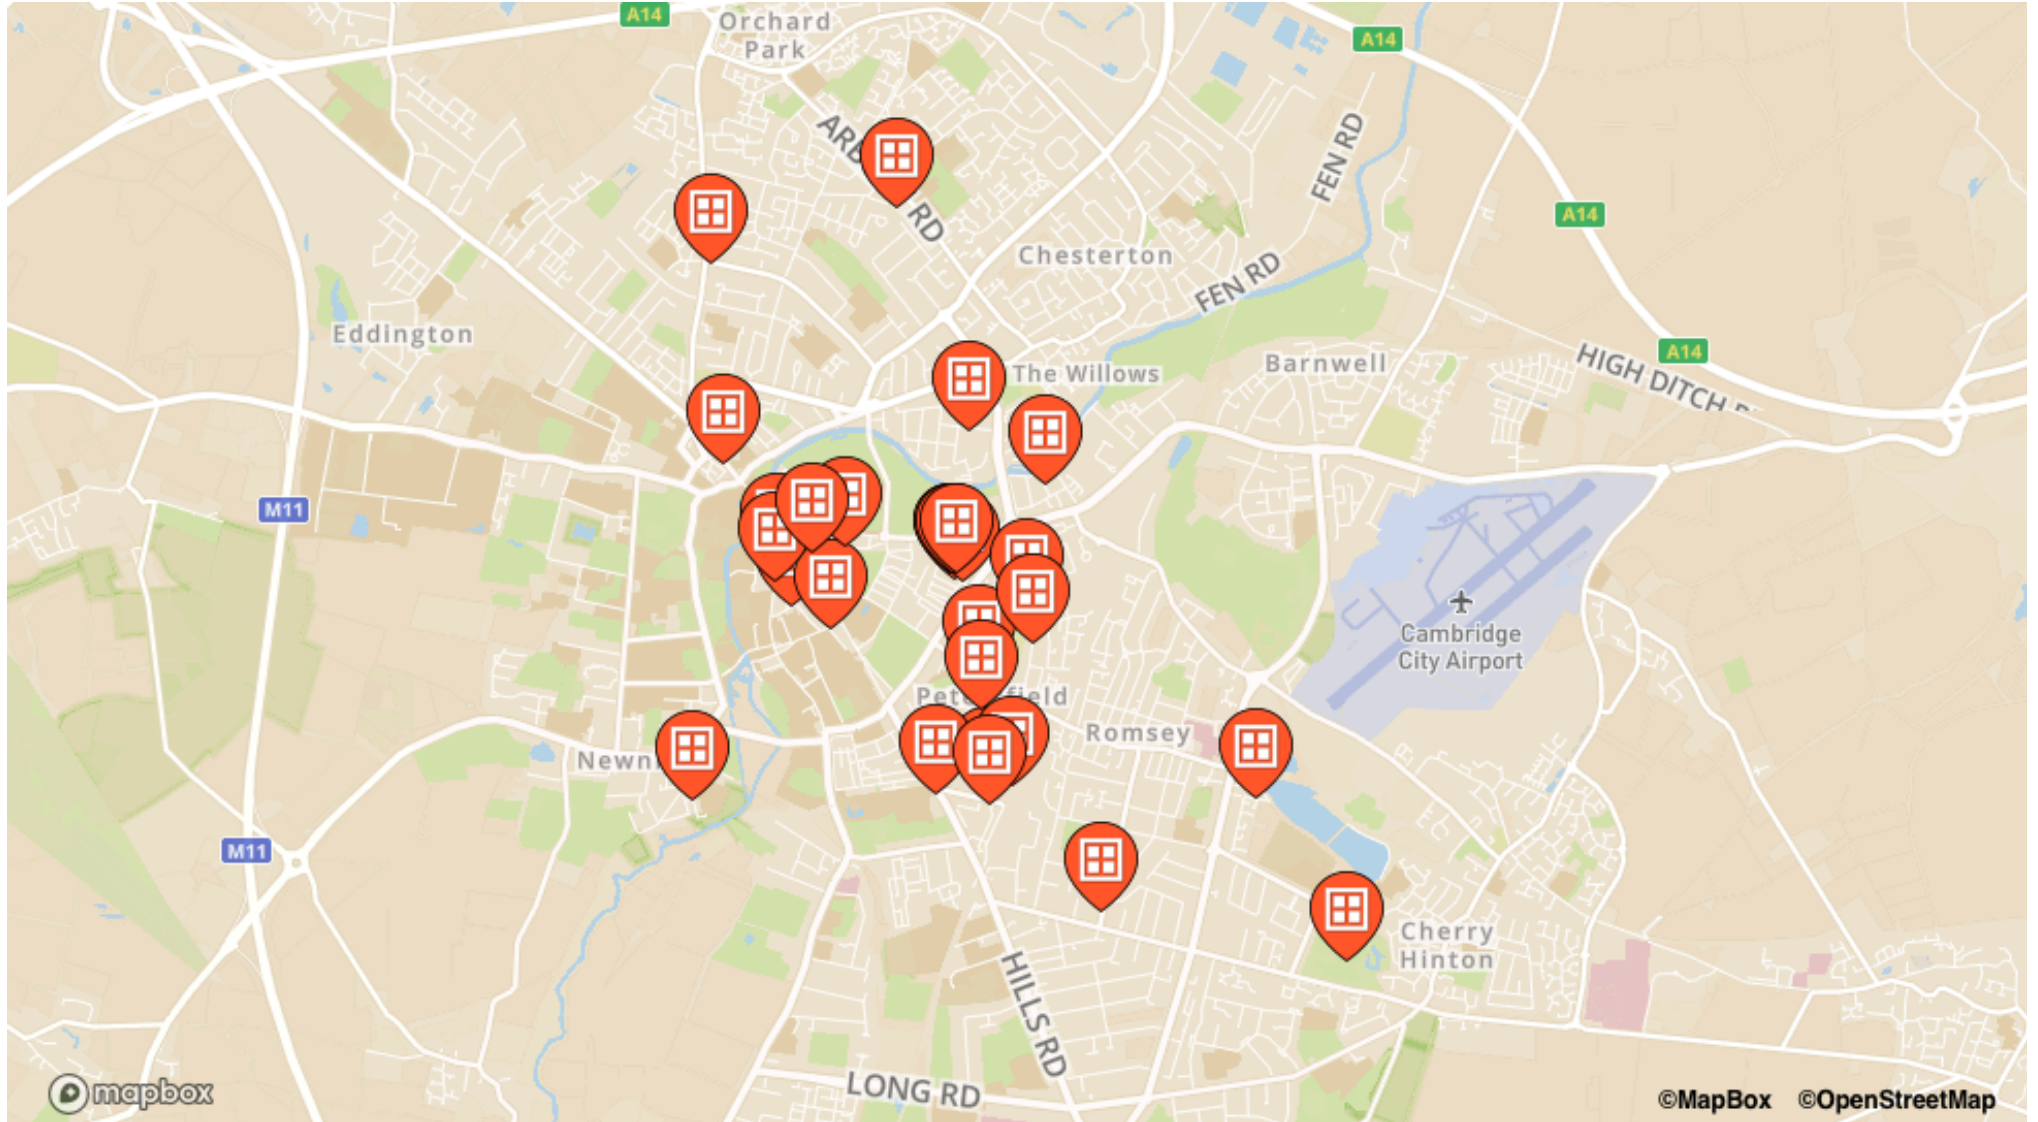

Cambridge Window Wanderland 2023

27 Jan-19 Feb 2023