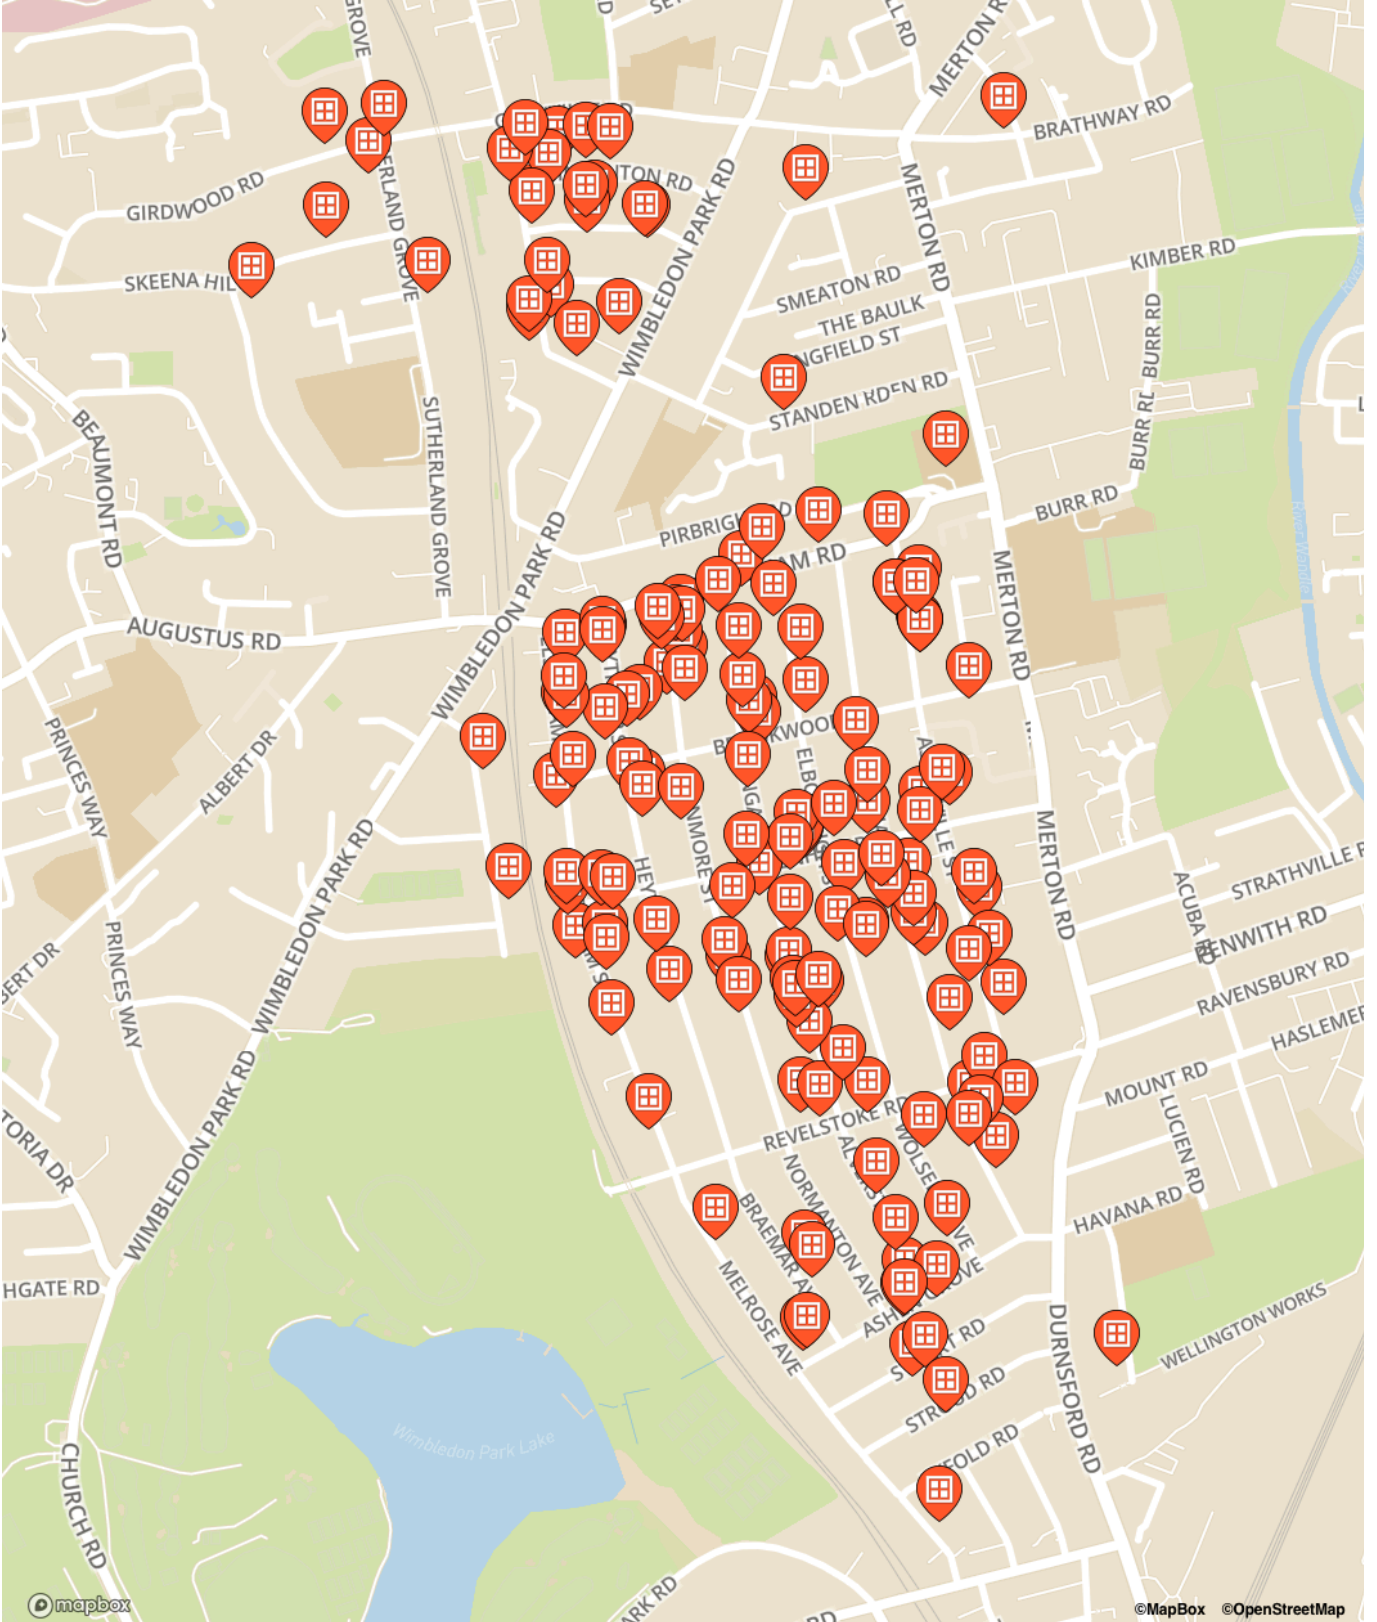

Southfields, London 2023

25-26 Feb 2023, 5:30-9pm