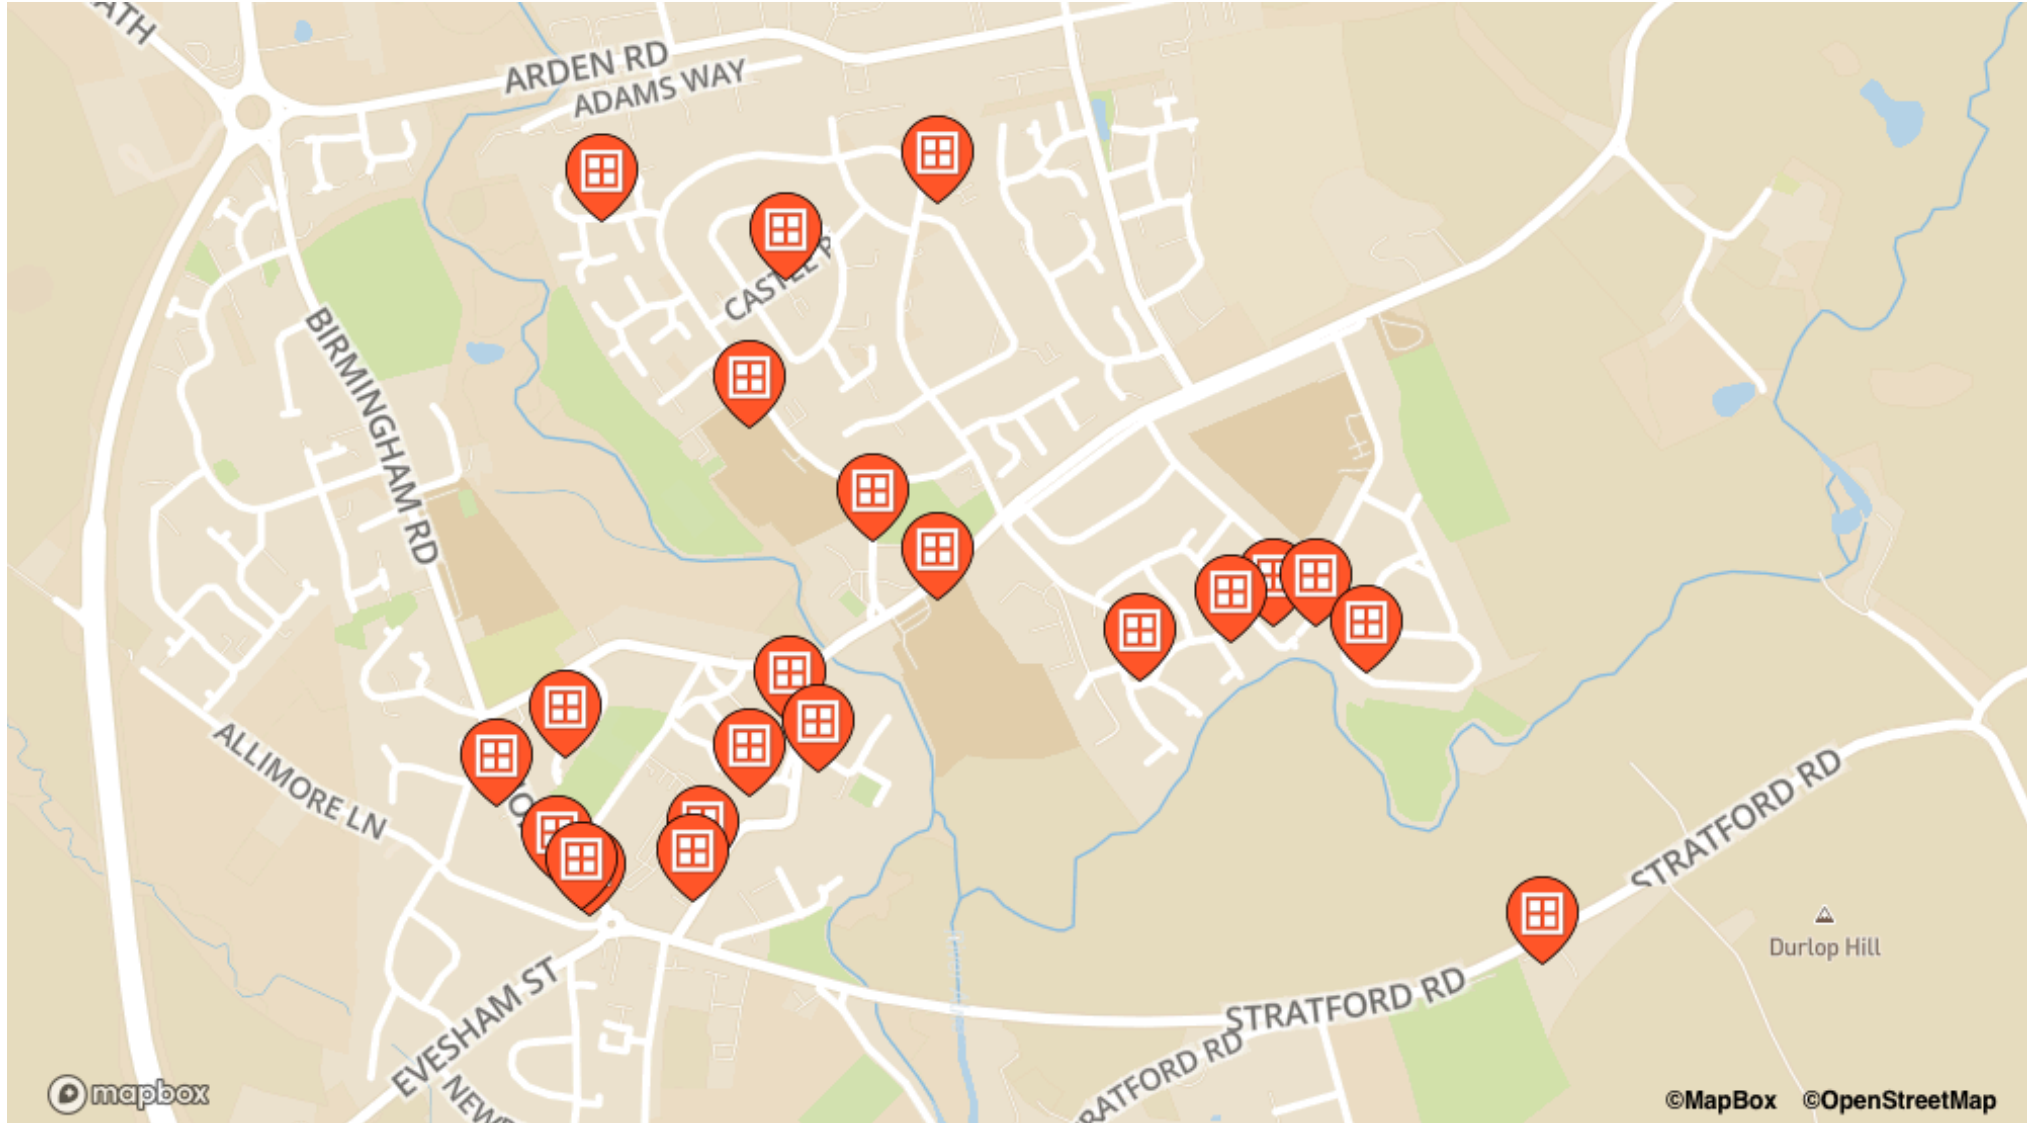

Alcester 2024

20-28 Jan 2024, 17:30 - 20:00

Alcester 2024

20-28 Jan 2024, 17:30 - 20:00

Alauna Avenue

- 80, Alauna Avenue

Alcocks Road

- 1, Alcocks Road
- 22, Alcocks Road

Alne Bank Road

- 37, Alne Bank Road

Butter Street

- Alcester Minster Churches, Church House, Butter Street

Castle Road

- 33, Castle Road

Church Street

- Alcester Baptist Church, Alcester Baptist Church, Church Street

Haselor Close

- 7, Haselor Close

Henley Street

- Cruck House, Henley Street

High Street

- Headway, 33, High Street
- Alcester Royal British Legion, RBL Noticeboard, High Street

Kinwarton Road

- The Greig Hall, The Greig Hall, Kinwarton Road

Ropewalk

- 18, Ropewalk

Saint Faith's Road

- Our Lady's School, Our Lady's School, Saint Faith's Road

Saint Mary's Road

- 7, Saint Mary's Road

Stratford road

- Cherry trees, Cherry trees, Stratford road