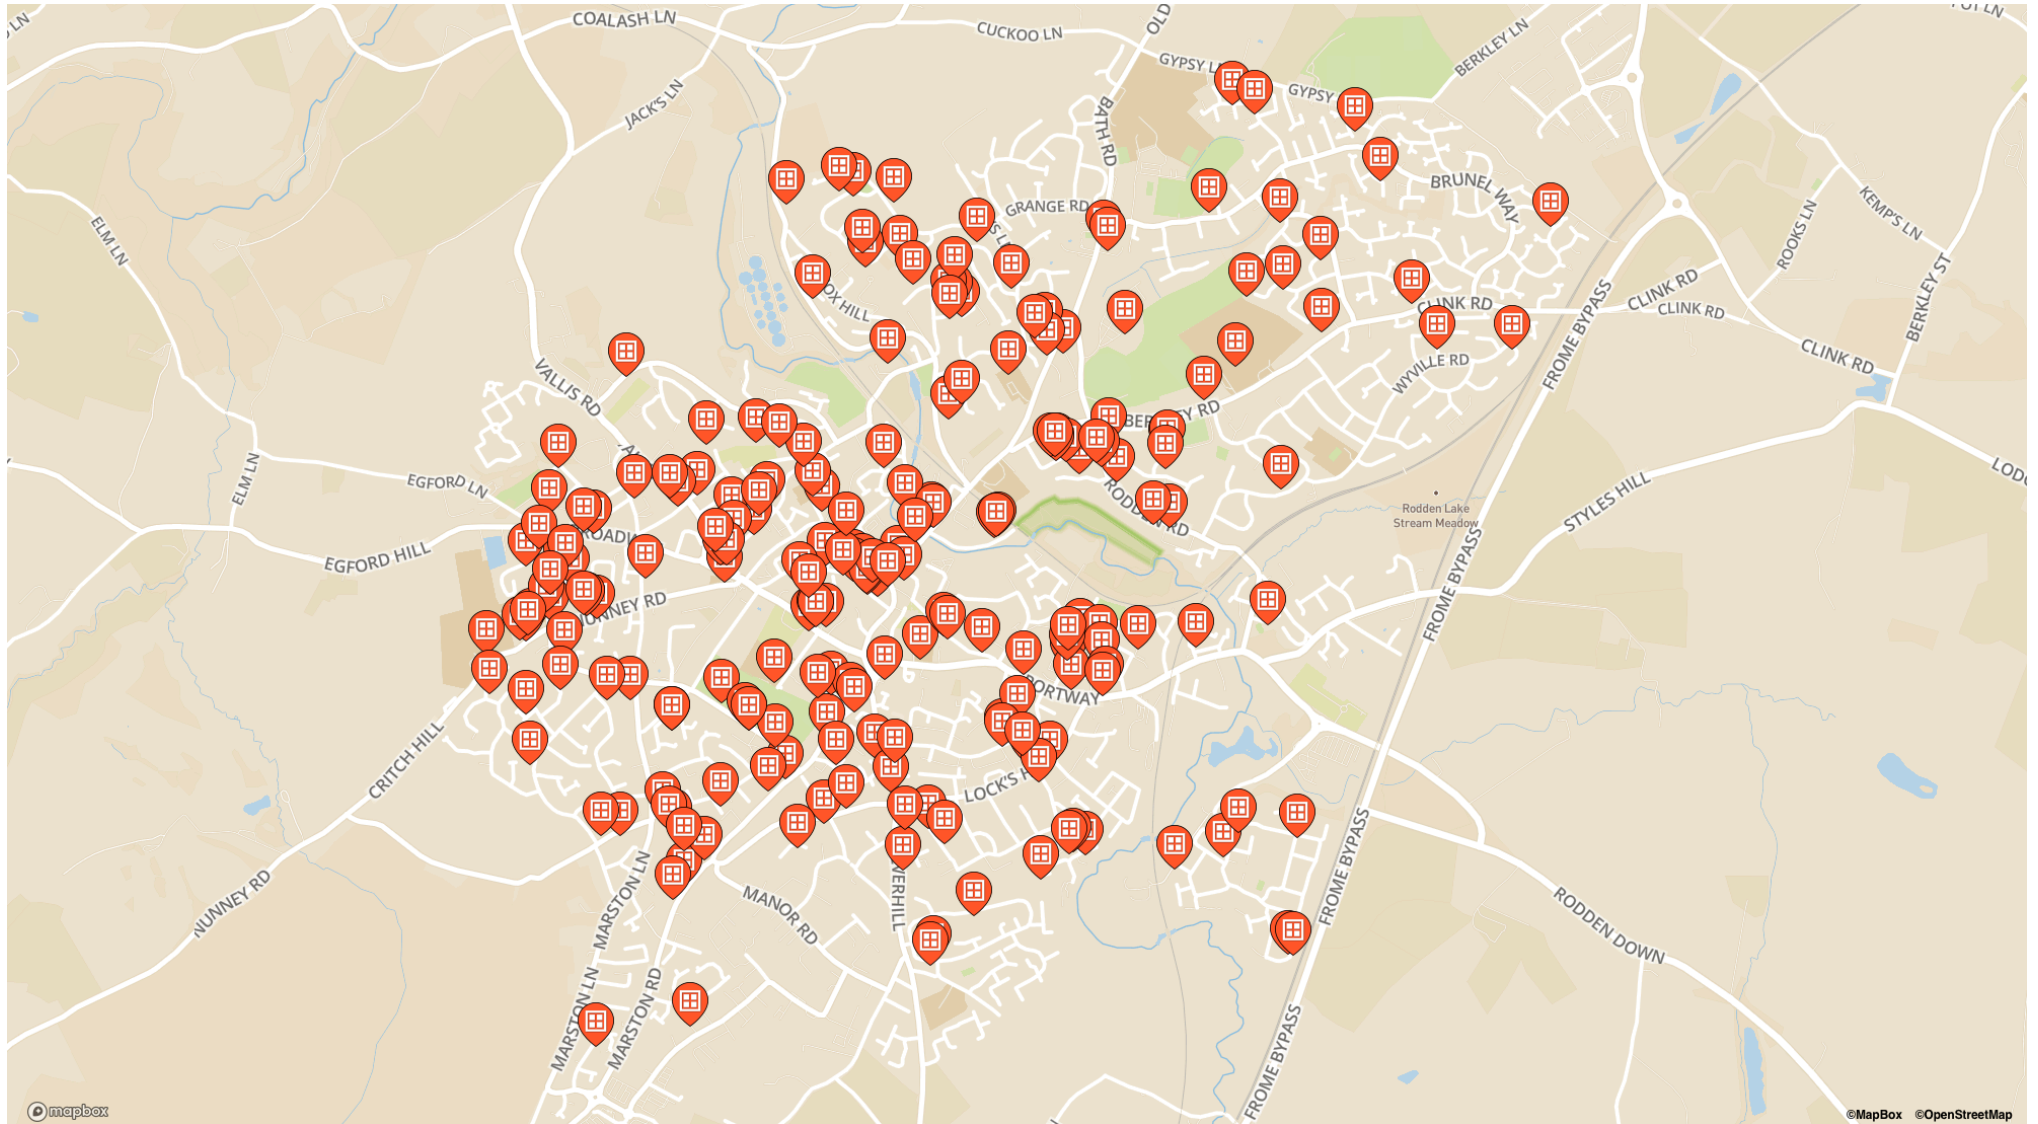

Frome 2024

1-4 Mar 2024, 5:30pm - 10pm