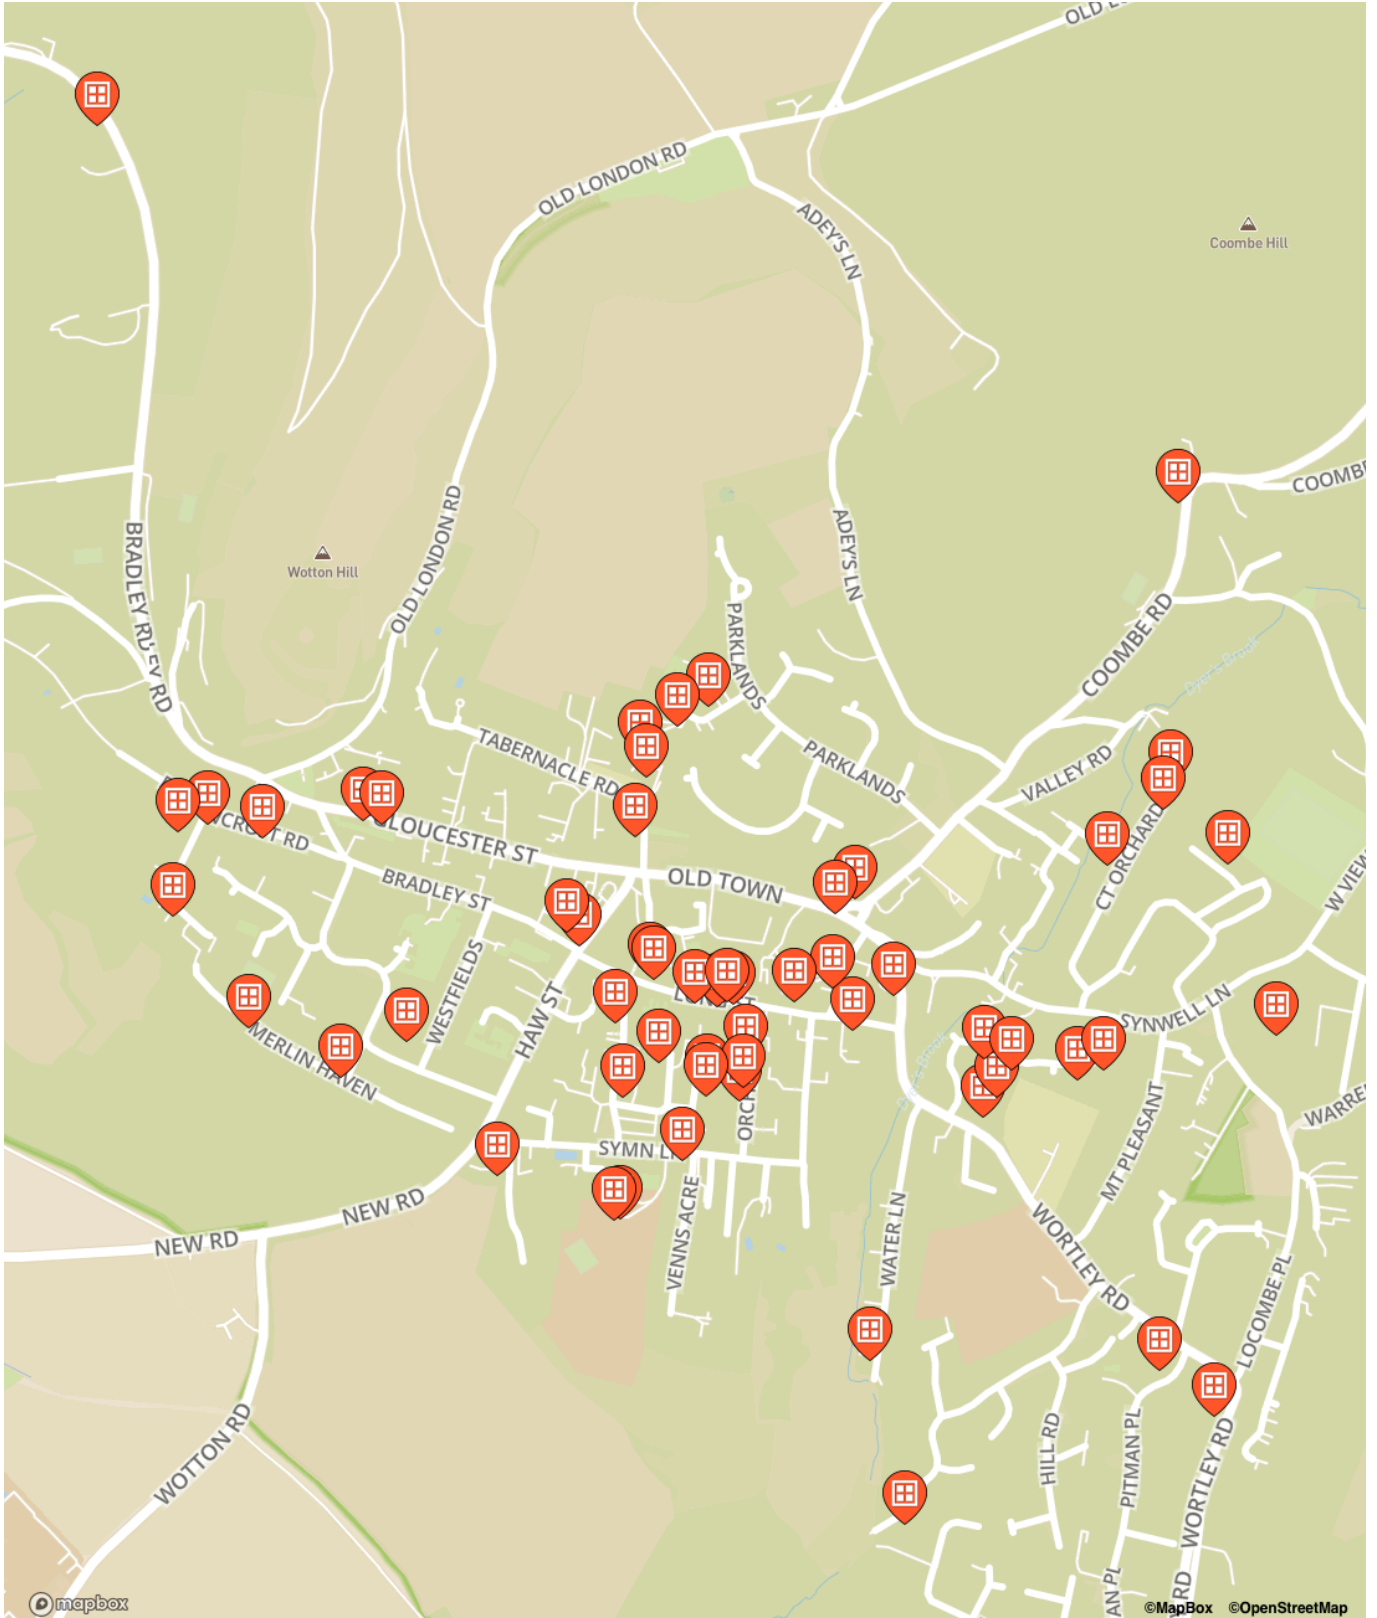

Wotton under Edge 2024

15-18 Feb 2024, 6pm-10pm