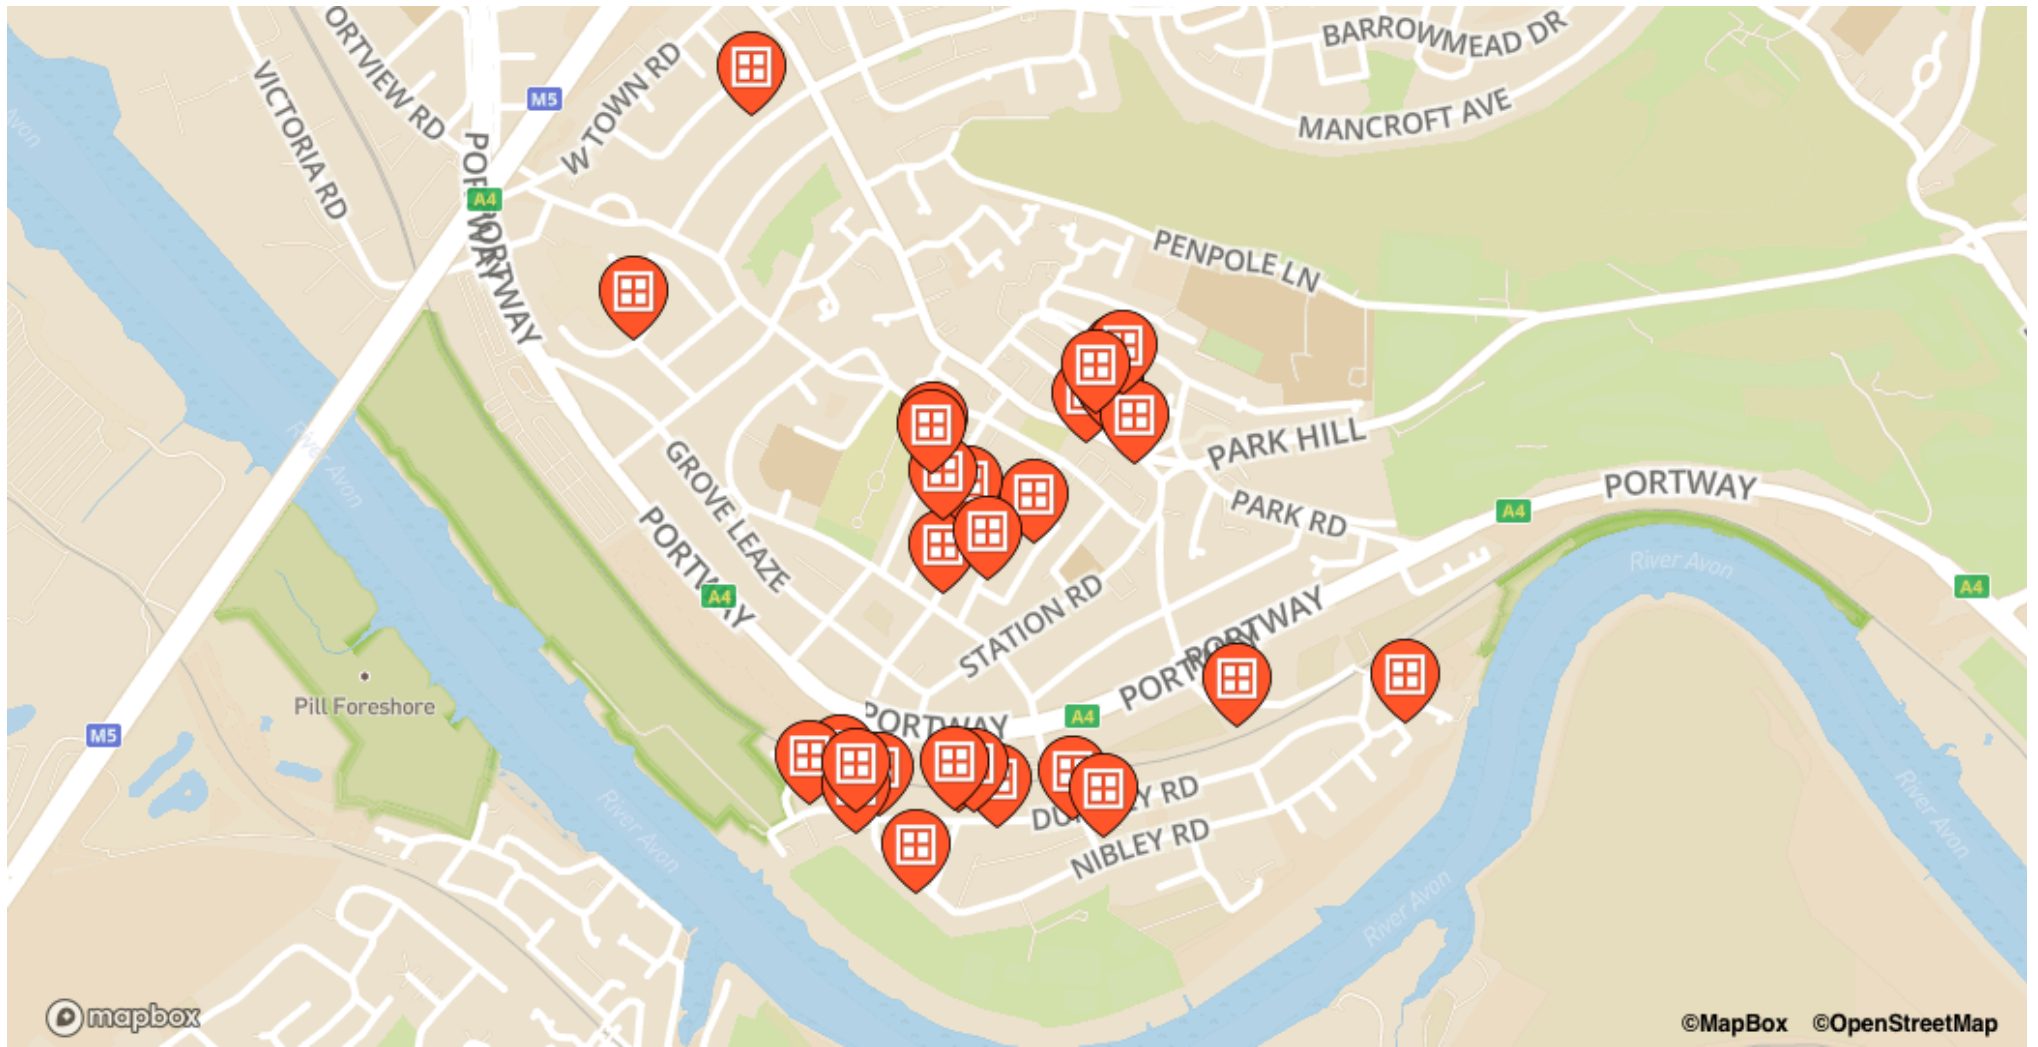

Shirehampton 2024

23-24 Feb 2024, 6pm -9pm

Shirehampton 2024

23-24 Feb 2024, 6pm -9pm

Barrow Hill Crescent

- 39, Barrow Hill Crescent

Bradley Avenue

- 25, Bradley Avenue

Bradley Crescent

- 76, Bradley Crescent

Church Leaze

- 15, Church Leaze
- 48, Church Leaze

Dursley Road

- 36, Dursley Road
- 43, Dursley Road
- 45, Dursley Road
- 55, Dursley Road
- 68, Dursley Road

High Street

Priory Road

- 4, Priory Road
- 32, Priory Road

Station Road

- 97, Station Road
- 105, Station Road

Station road

- 70, Station road

Walton Road

- 46, Walton Road

Woodwell Road

- Fir tree lodge, Woodwell Road