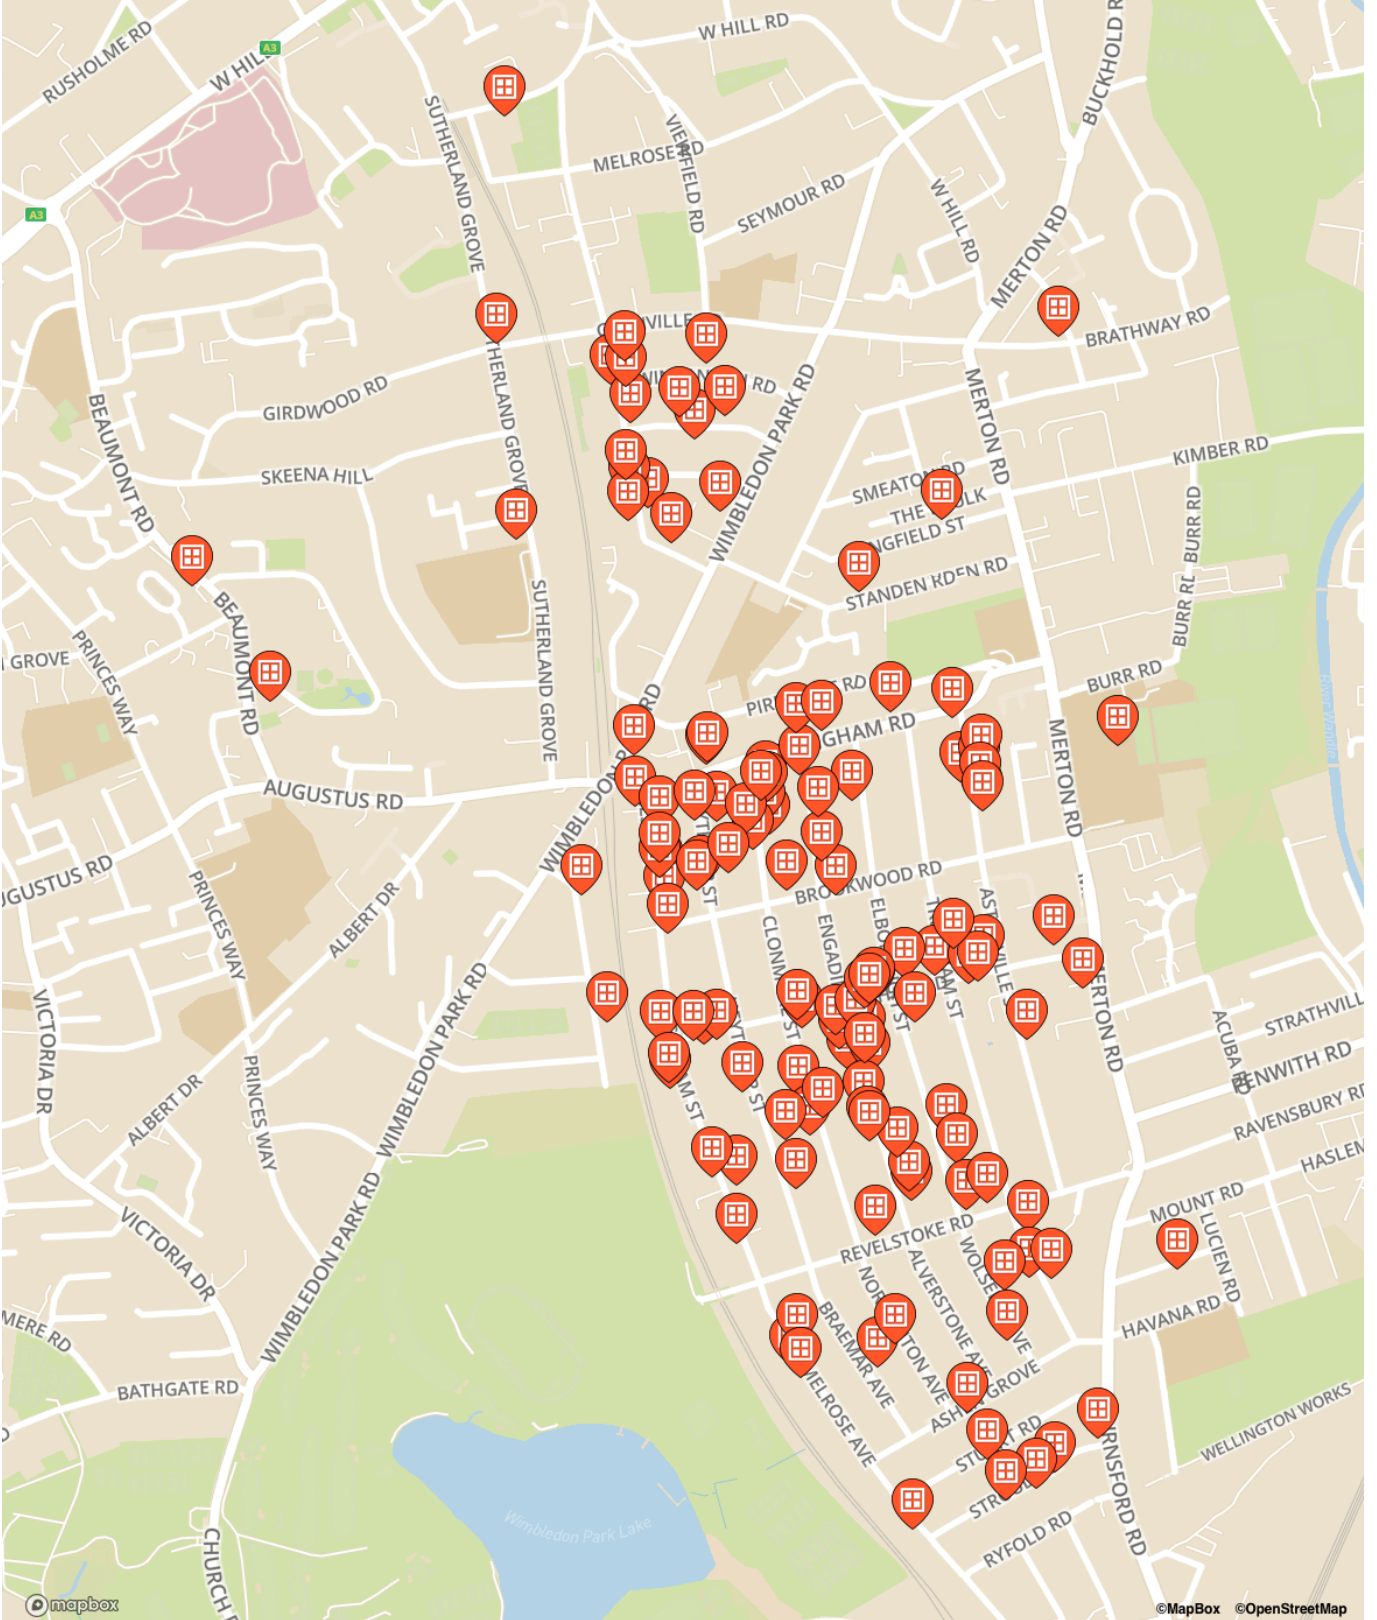

Southfields, London 2024

24-25 Feb 2024, 5:30-9pm